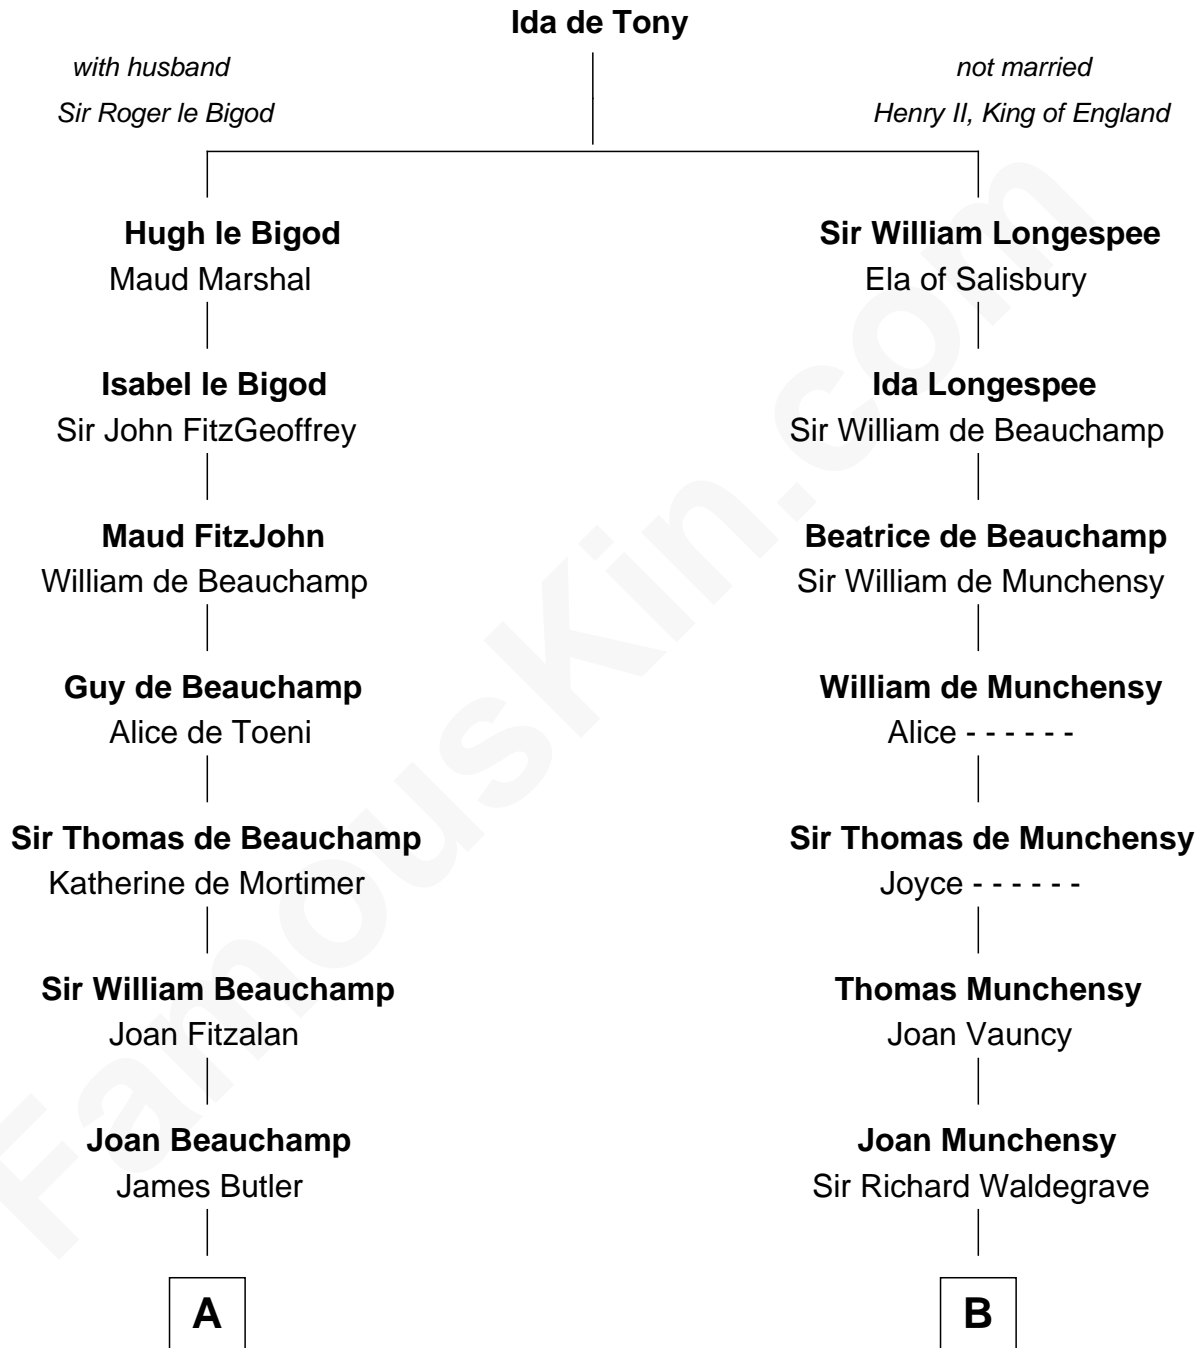

## Relationship Chart of

### Grover Cleveland

22nd and 24th U.S. President

15th cousin 6 times removed of

**Rev. George Burroughs**

Executed for Witchcraft, Salem 1692

**C**

James Hyde  
Sarah Marshall

Abiah Hyde  
Aaron Cleveland