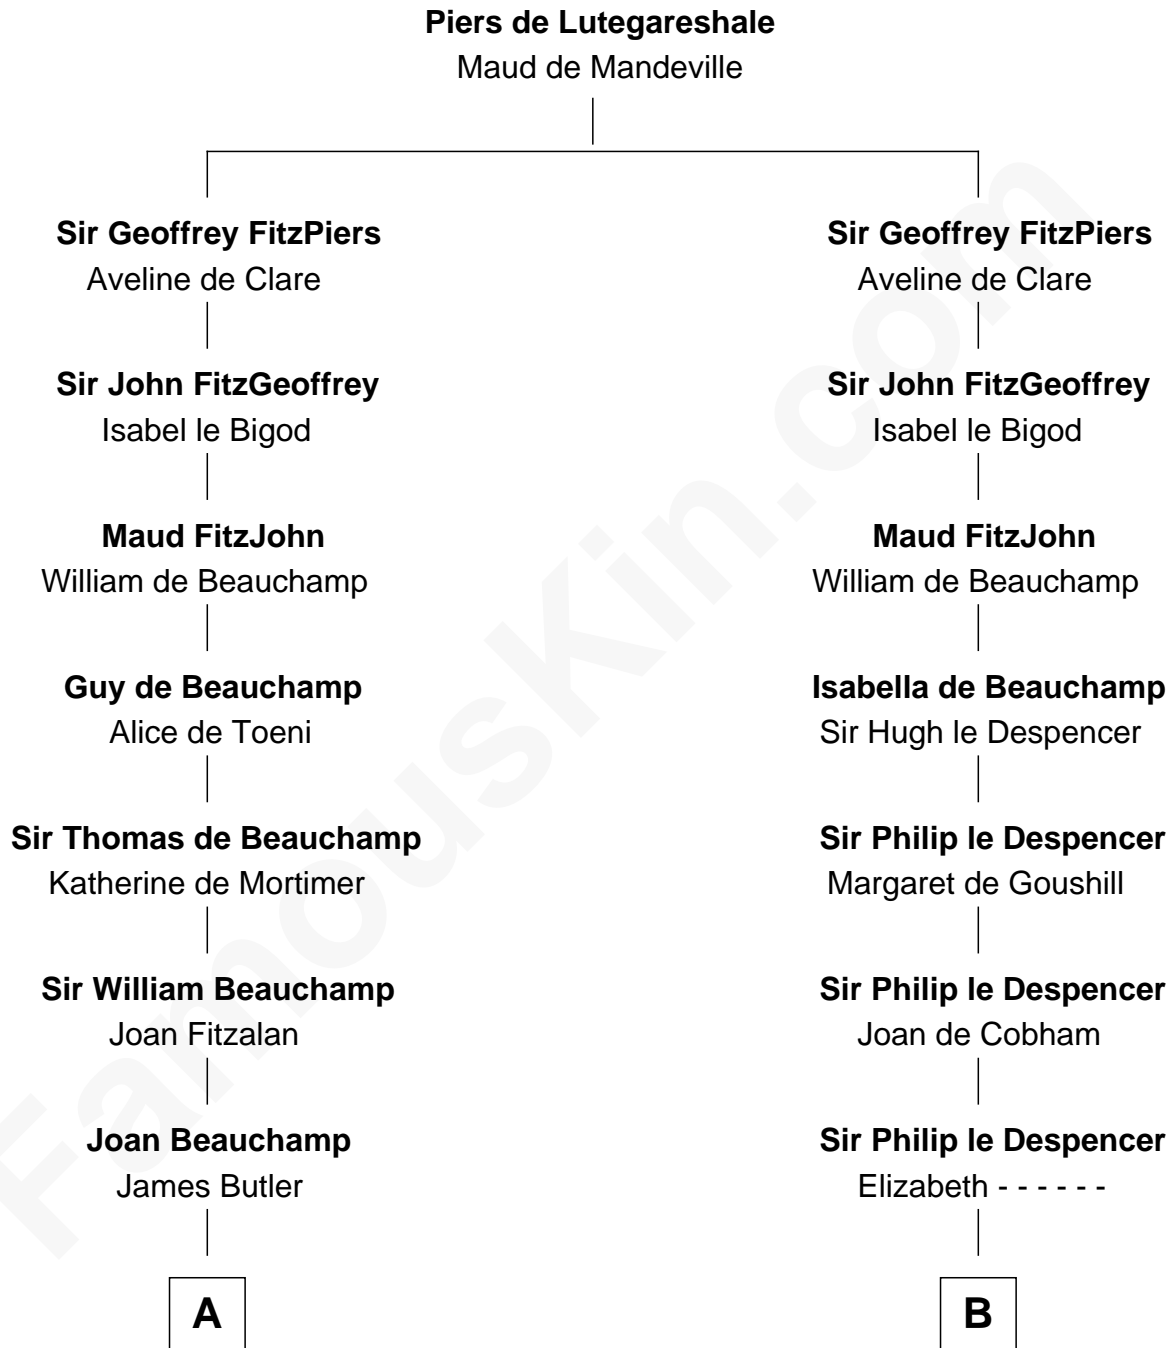

FamousKin.com

Relationship Chart of

Grover Cleveland

22nd and 24th U.S. President

16th cousin 5 times removed of

Rev. George Burroughs

Executed for Witchcraft, Salem 1692

C

James Hyde
Sarah Marshall

Abiah Hyde
Aaron Cleveland

William Cleveland
Margaret Falley

Rev. Richard Falley Cleveland
Ann Neal

Grover Cleveland
22nd and 24th U.S. President

FamousKin.com