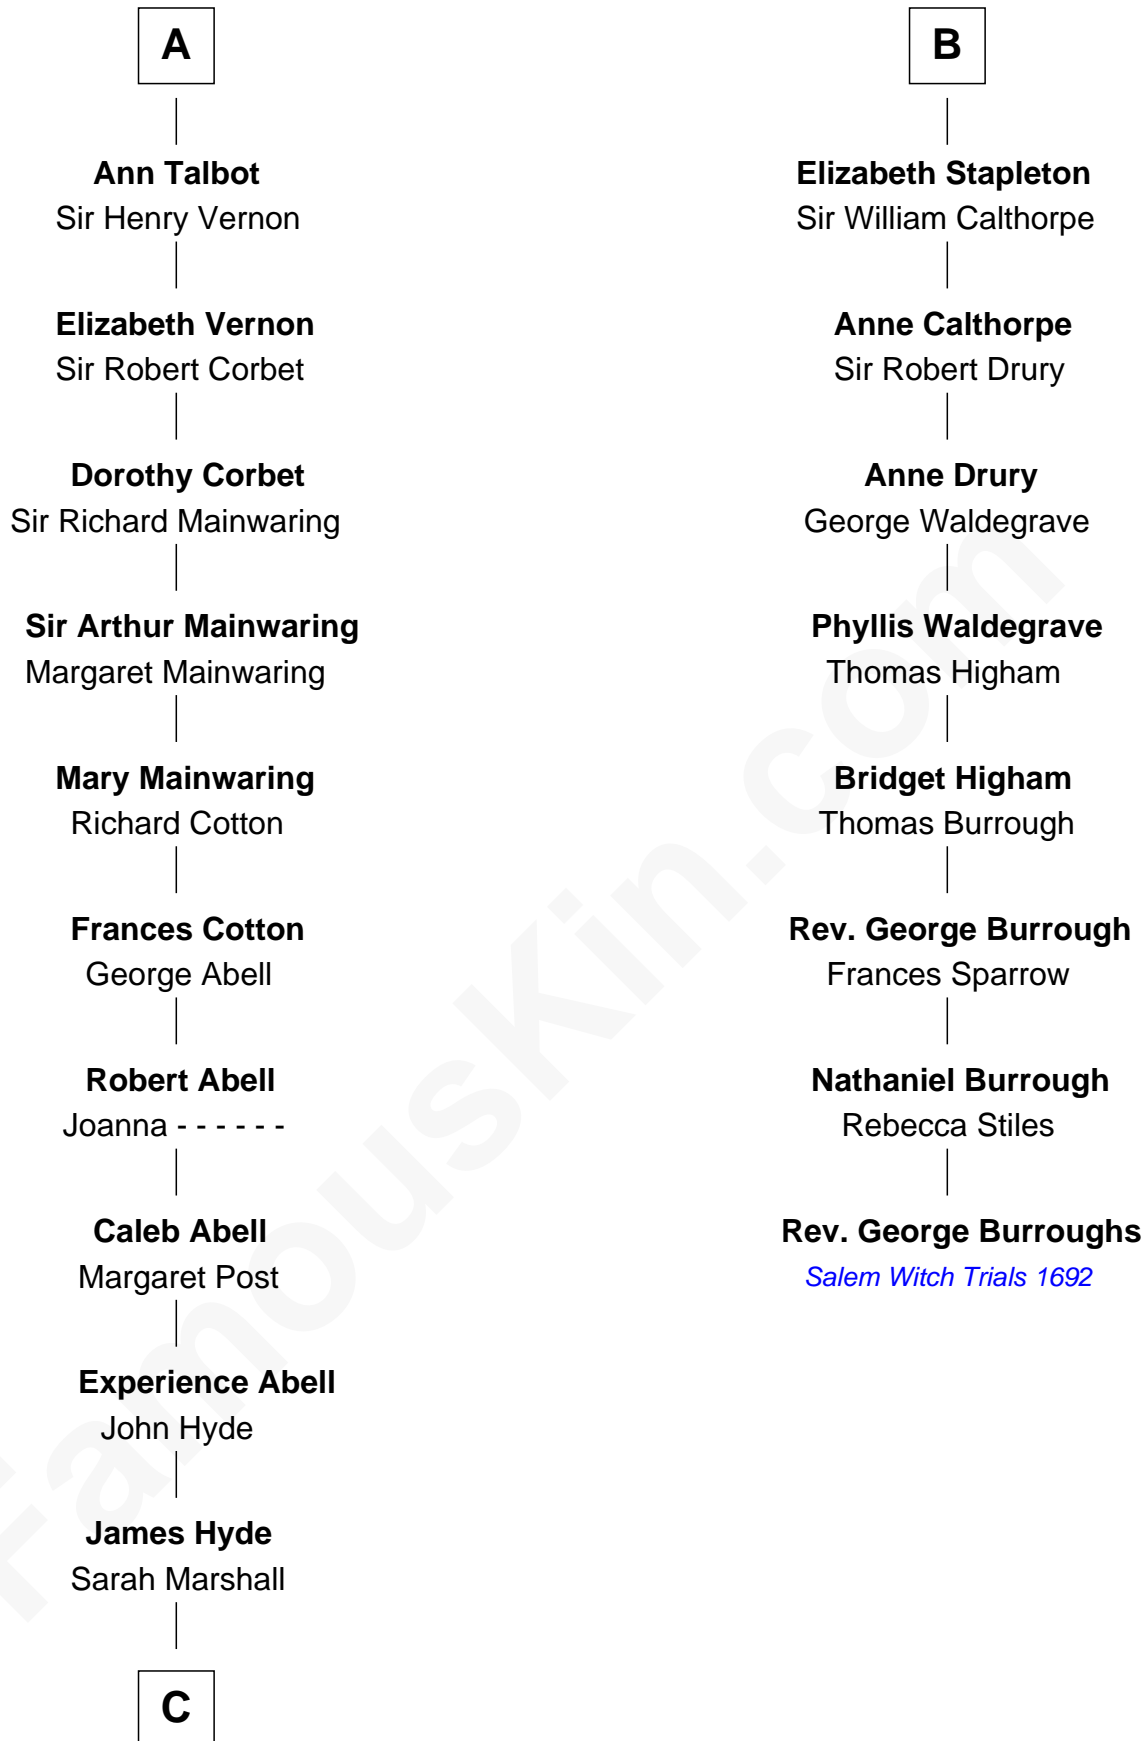

### Grover Cleveland

22nd and 24th U.S. President

14th cousin 6 times removed of

**Rev. George Burroughs**

Executed for Witchcraft, Salem 1692

**Ferdinand III, King of Castile**

Joanna of Ponthieu

**Eleanor of Castile**  
Edward I, King of England

**Elizabeth Plantagenet**  
Humphrey de Bohun

**Eleanor de Bohun**  
Sir James le Boteler

**James le Boteler**  
Elizabeth Darcy

**James Butler**  
Anne de Welles

**James Butler**  
Joan Beauchamp

**Elizabeth Butler**  
John Talbot

**A**

**Eleanor of Castile**  
Edward I, King of England

**Joan of Acre**  
Sir Gilbert de Clare

**Elizabeth de Clare**  
Roger D'Amory

**Elizabeth D'Amory**  
Sir John Bardolf

**William Bardolf**  
Agnes Poynings

**Cecilia Bardolf**  
Sir Brian Stapleton

**Sir Miles Stapleton**  
Katherine de la Pole

**B**

**C**

Abiah Hyde

Aaron Cleveland

William Cleveland

Margaret Falley