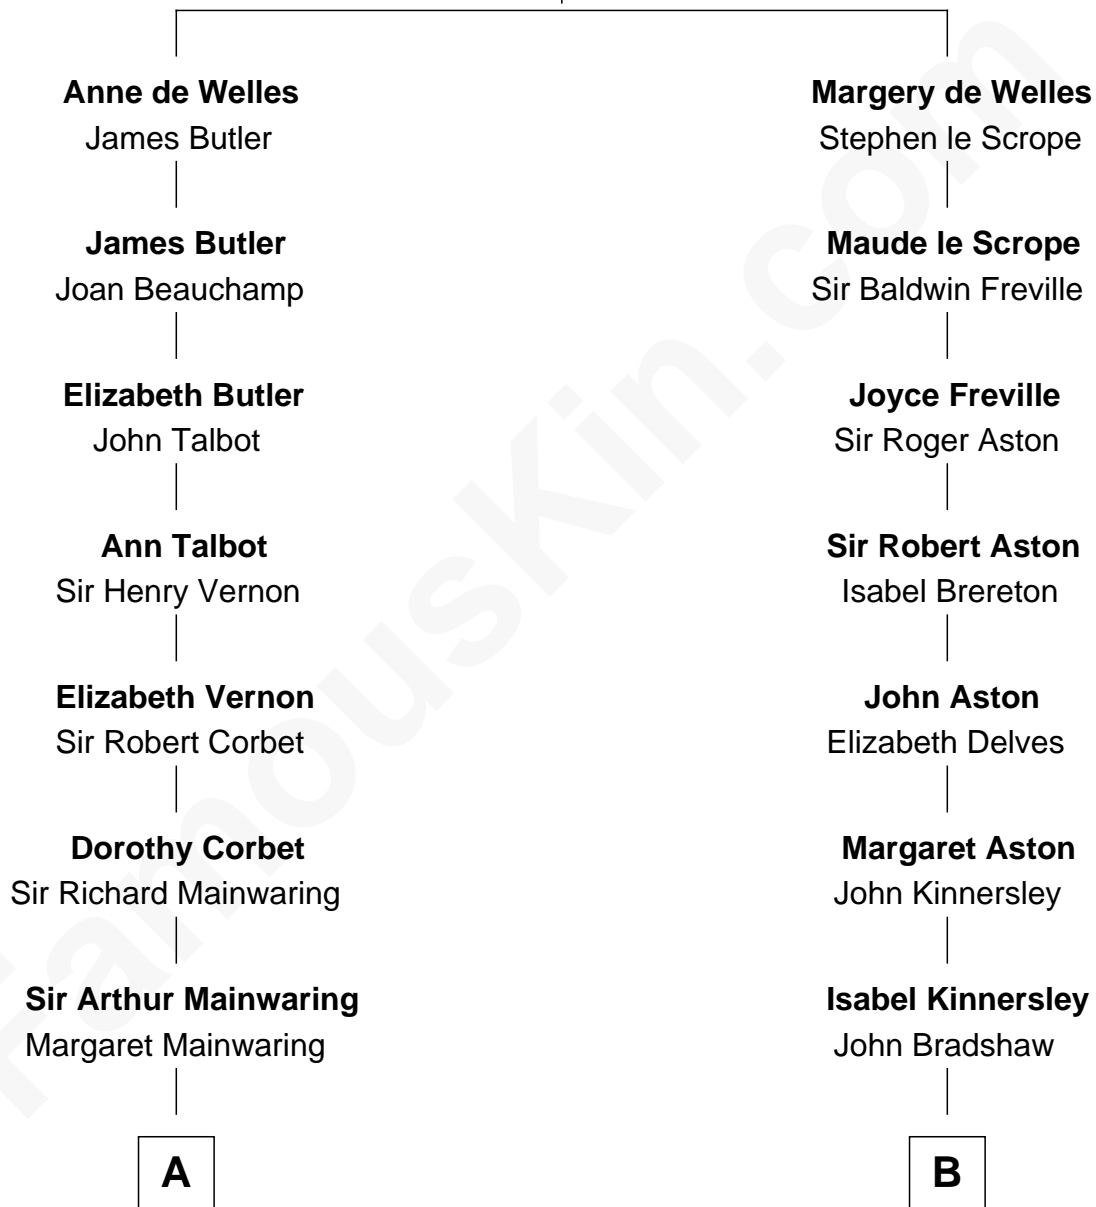

FamousKin.com

Relationship Chart of

Grover Cleveland

22nd and 24th U.S. President

16th cousin 3 times removed of

Ben Ames Williams

Novelist and Short Story Author

John de Welles

Maud de Roos

C

—
Sarah Jane Longstreet

Charles Bingley Ames

—
Sarah Marshall Ames

Daniel Webster Williams

—
Ben Ames Williams

Novelist and Short Story Author