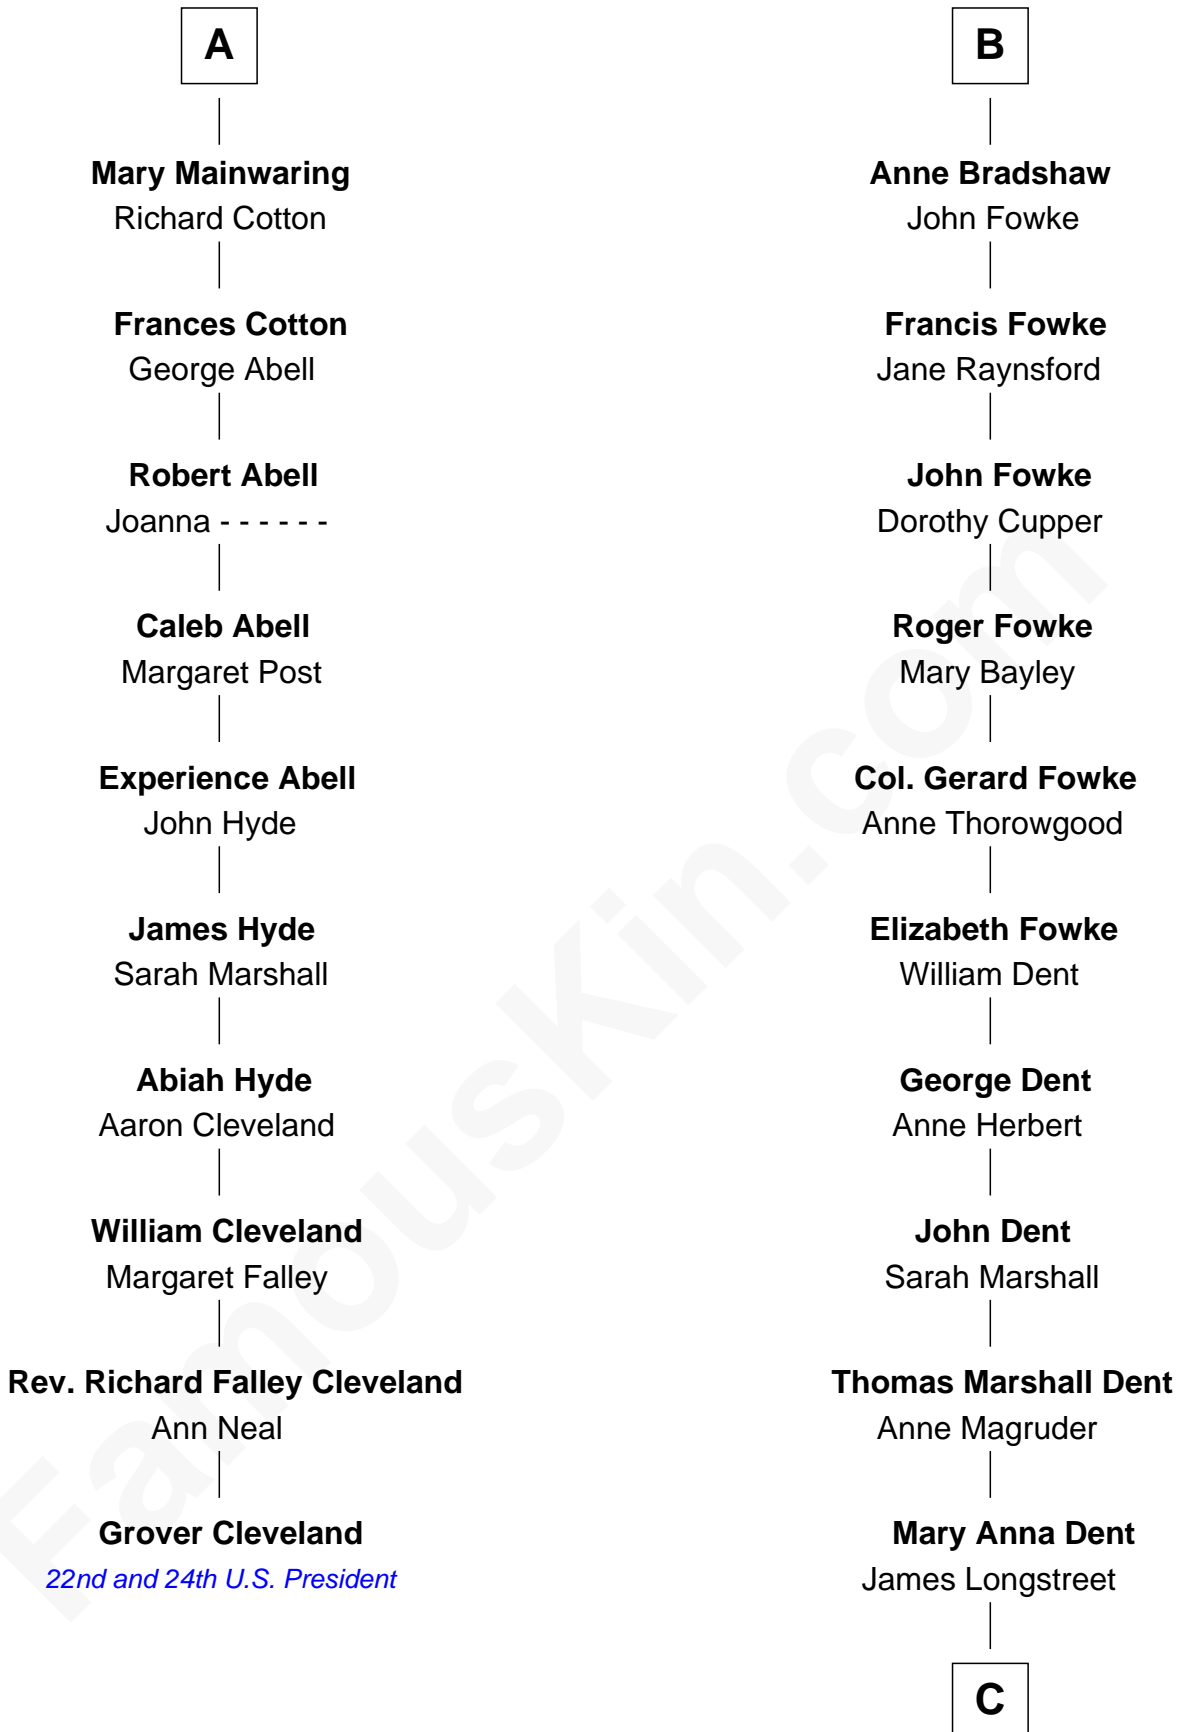

FamousKin.com

Relationship Chart of

Grover Cleveland

22nd and 24th U.S. President

16th cousin 3 times removed of

Ben Ames Williams

Novelist and Short Story Author

John de Welles

Maud de Roos

C

—
Sarah Jane Longstreet

Charles Bingley Ames

—
Sarah Marshall Ames

Daniel Webster Williams

—
Ben Ames Williams

Novelist and Short Story Author