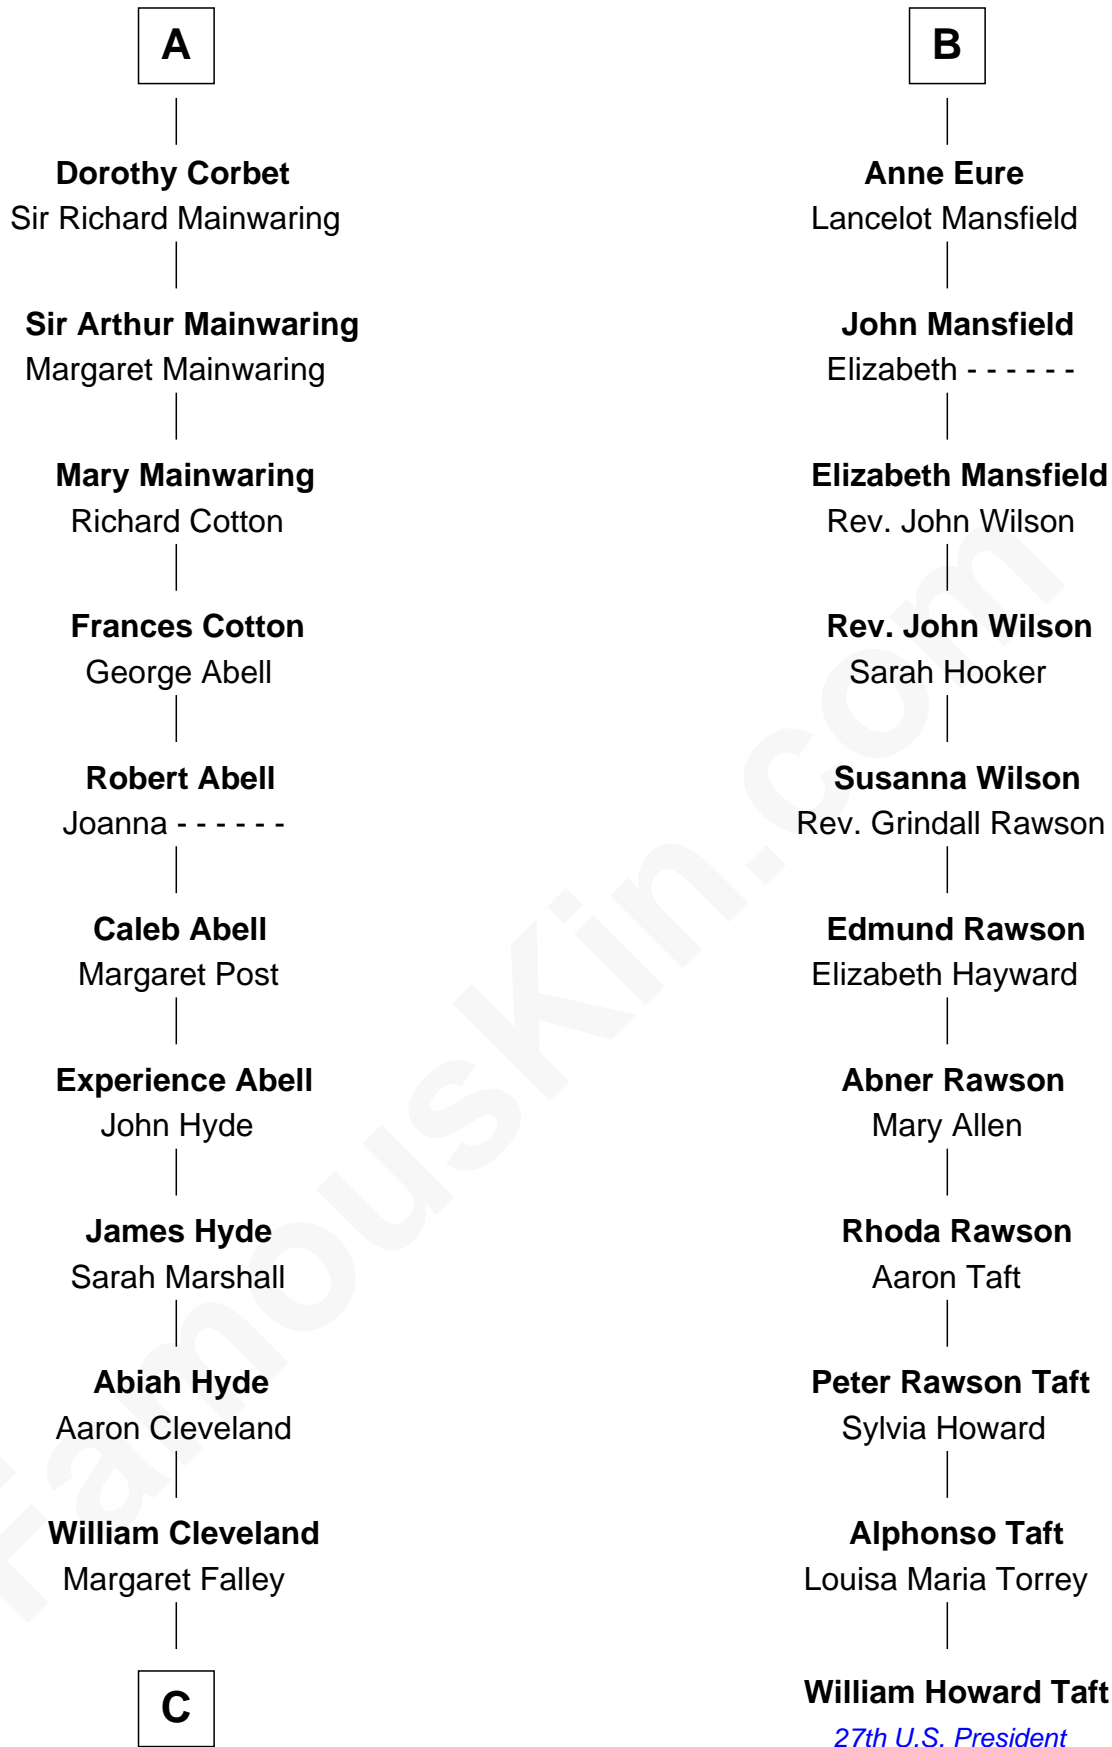

# FamousKin.com Relationship Chart of

**Grover Cleveland**

*22nd and 24th U.S. President*

17th cousin 1 time removed of

**William Howard Taft**

*27th U.S. President*

**Edmund Fitzalan**

Alice de Warenne

**C**

Rev. Richard Falley Cleveland

Ann Neal

**Grover Cleveland**

*22nd and 24th U.S. President*

FamousKin.com