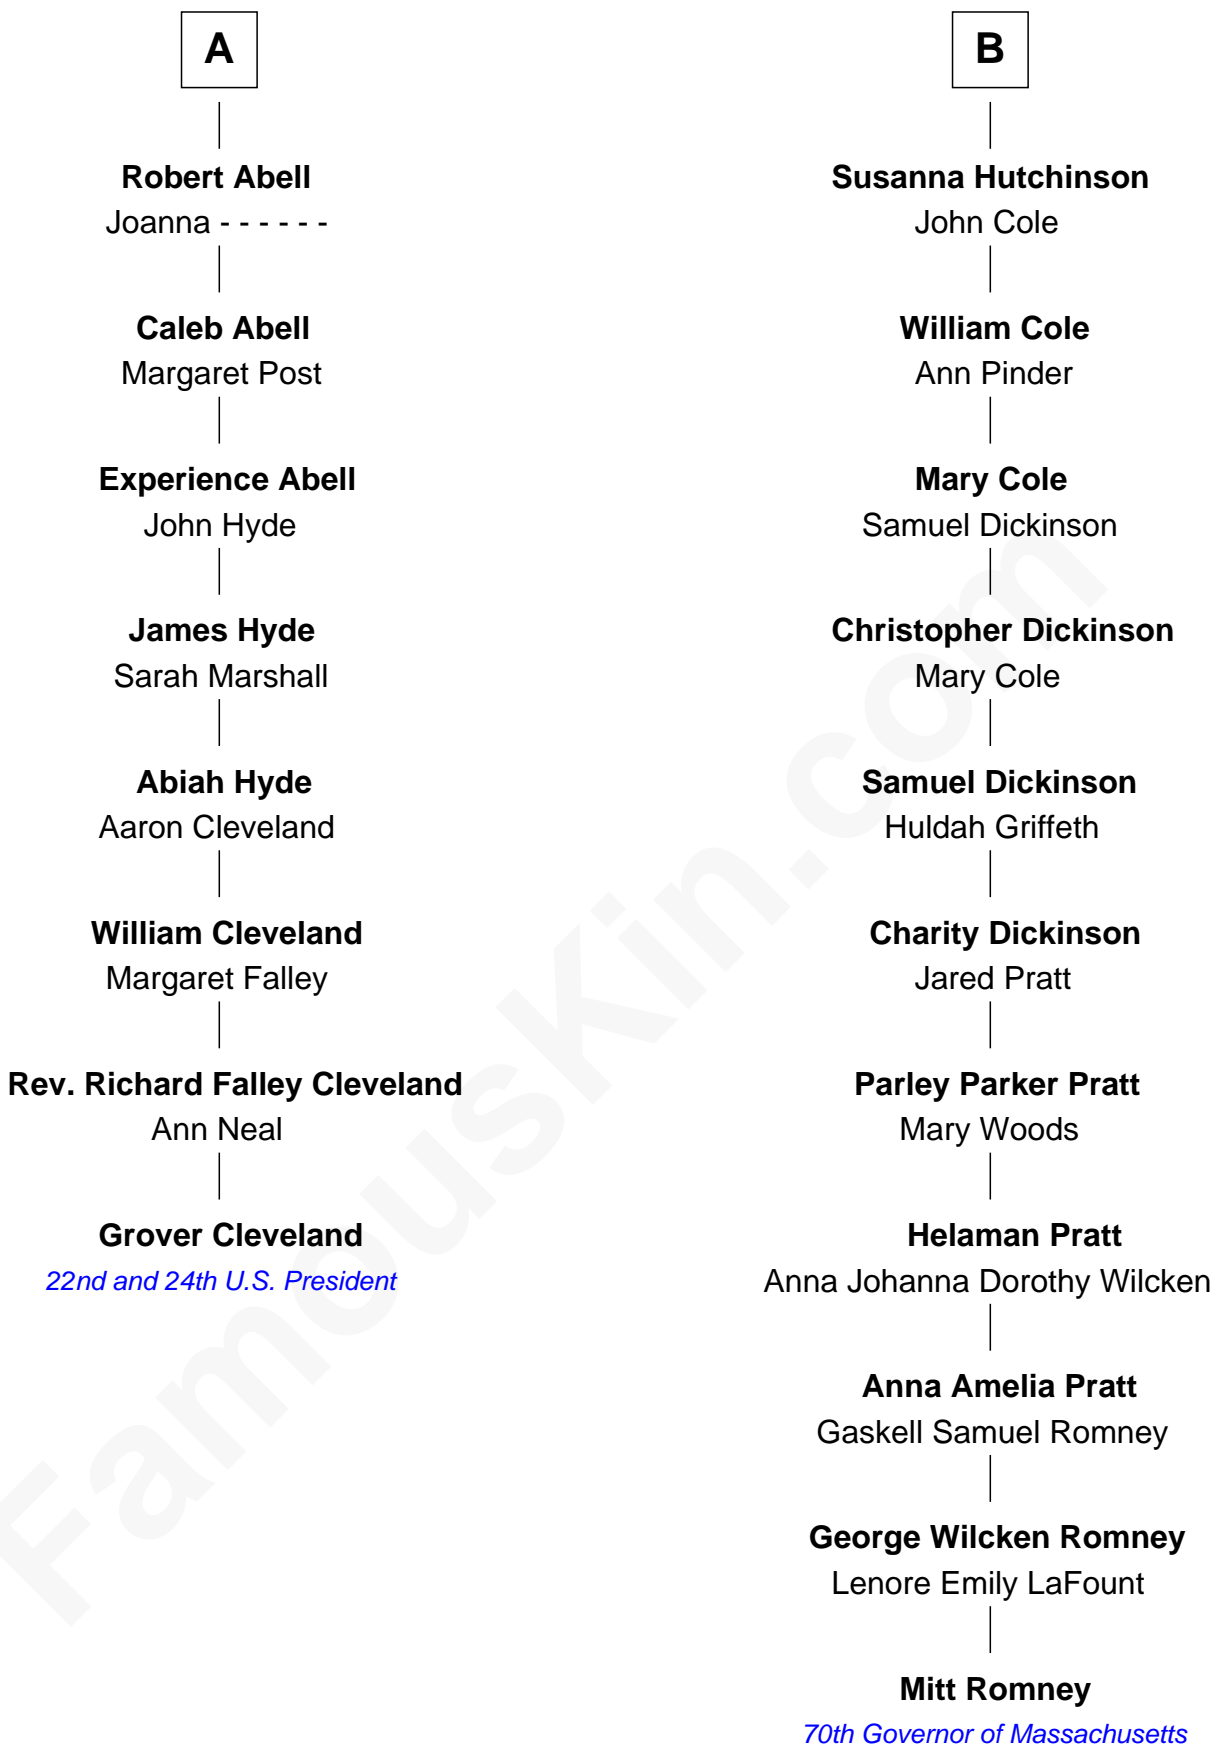

## Relationship Chart of

### Grover Cleveland

22nd and 24th U.S. President

14th cousin 3 times removed of

**Mitt Romney**

70th Governor of Massachusetts

**Sir Walter Blount**

Sancha de Ayala

Mitt Romney photo by [Gage Skidmore](#) (CC BY-SA 3.0)