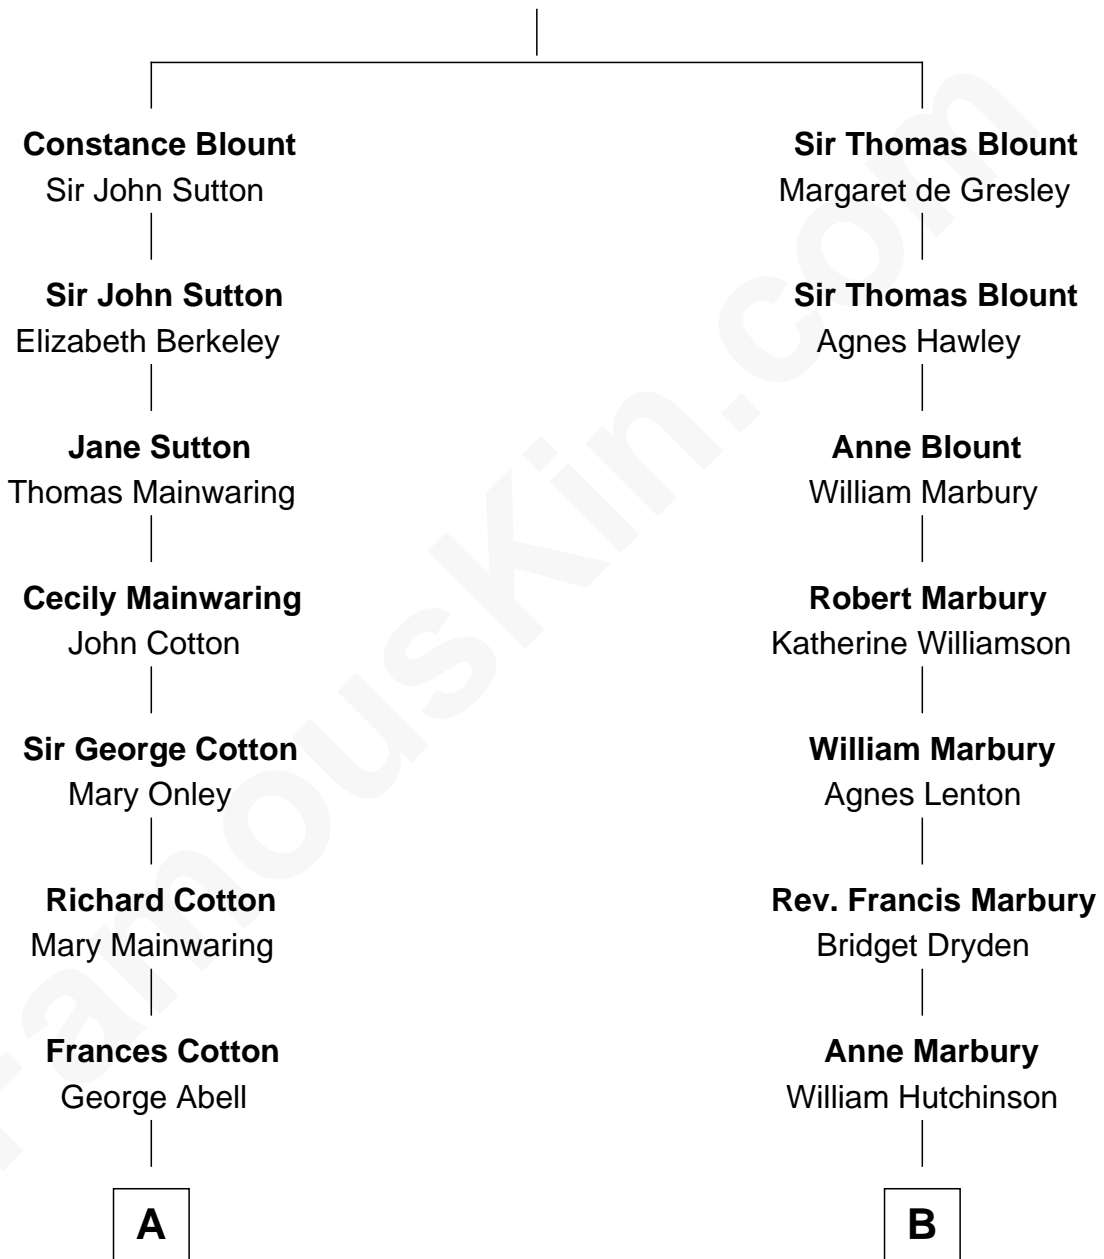

## Relationship Chart of

### Grover Cleveland

22nd and 24th U.S. President

14th cousin 3 times removed of

**Mitt Romney**

70th Governor of Massachusetts

**Sir Walter Blount**

Sancha de Ayala

Mitt Romney photo by [Gage Skidmore](#) (CC BY-SA 3.0)