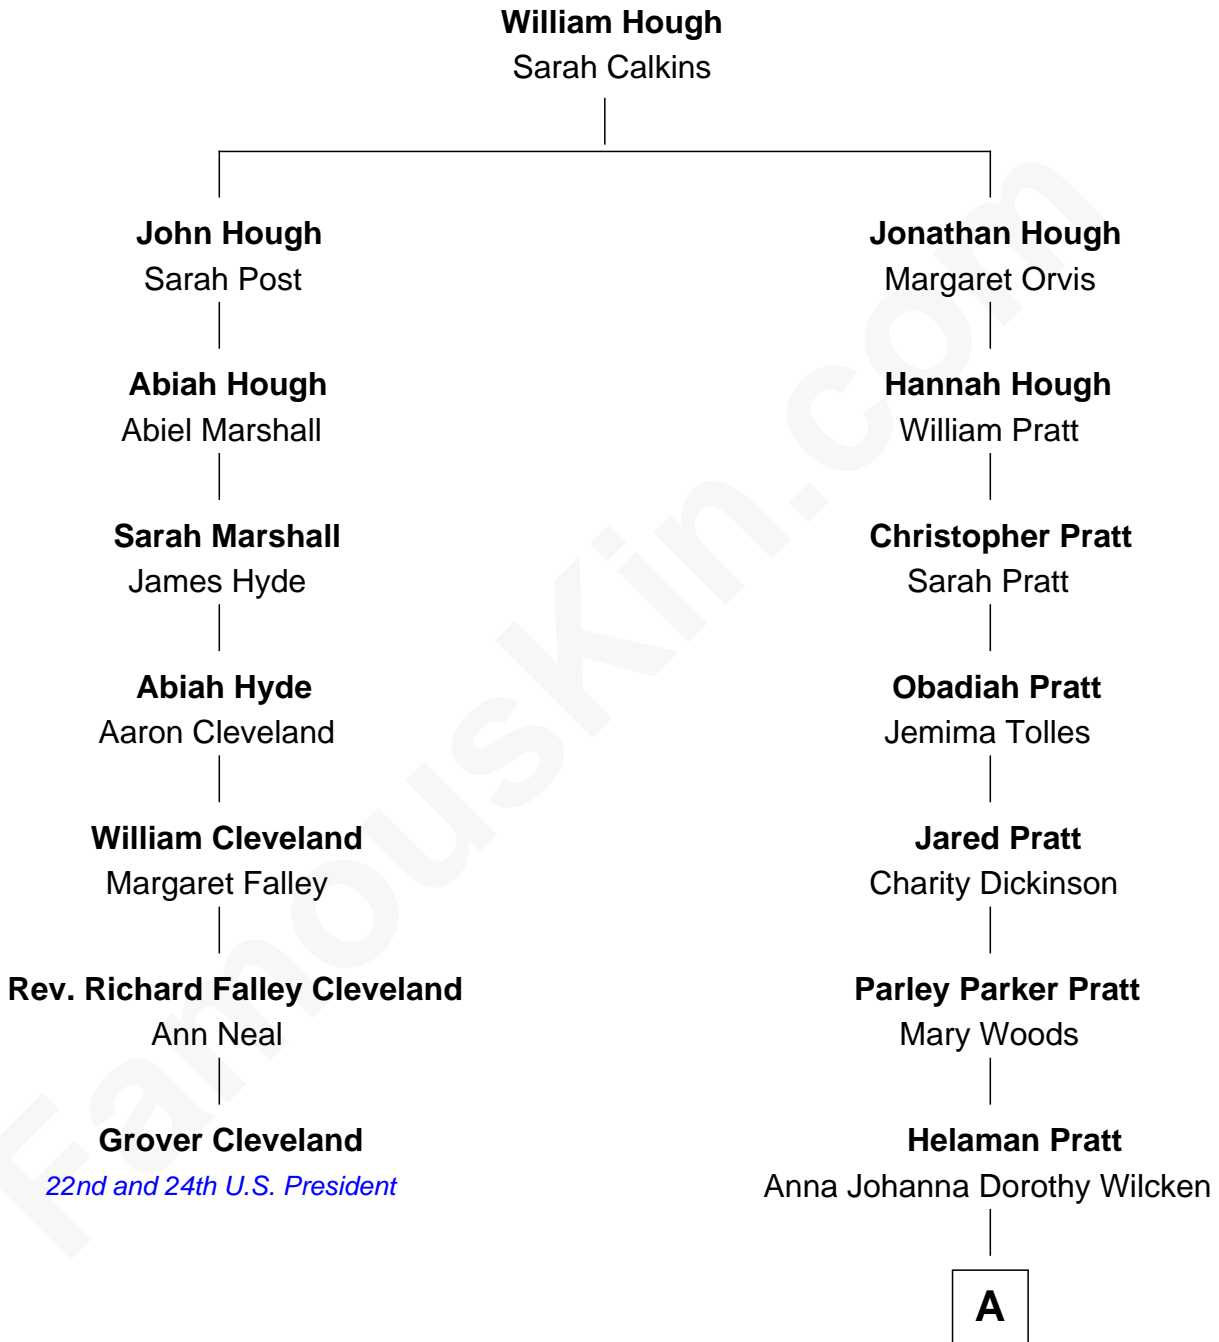

FamousKin.com

Relationship Chart of

Grover Cleveland

22nd and 24th U.S. President

6th cousin 3 times removed of

Mitt Romney

70th Governor of Massachusetts

A

Anna Amelia Pratt
Gaskell Samuel Romney

George Wilcken Romney
Lenore Emily LaFount

Mitt Romney
70th Governor of Massachusetts