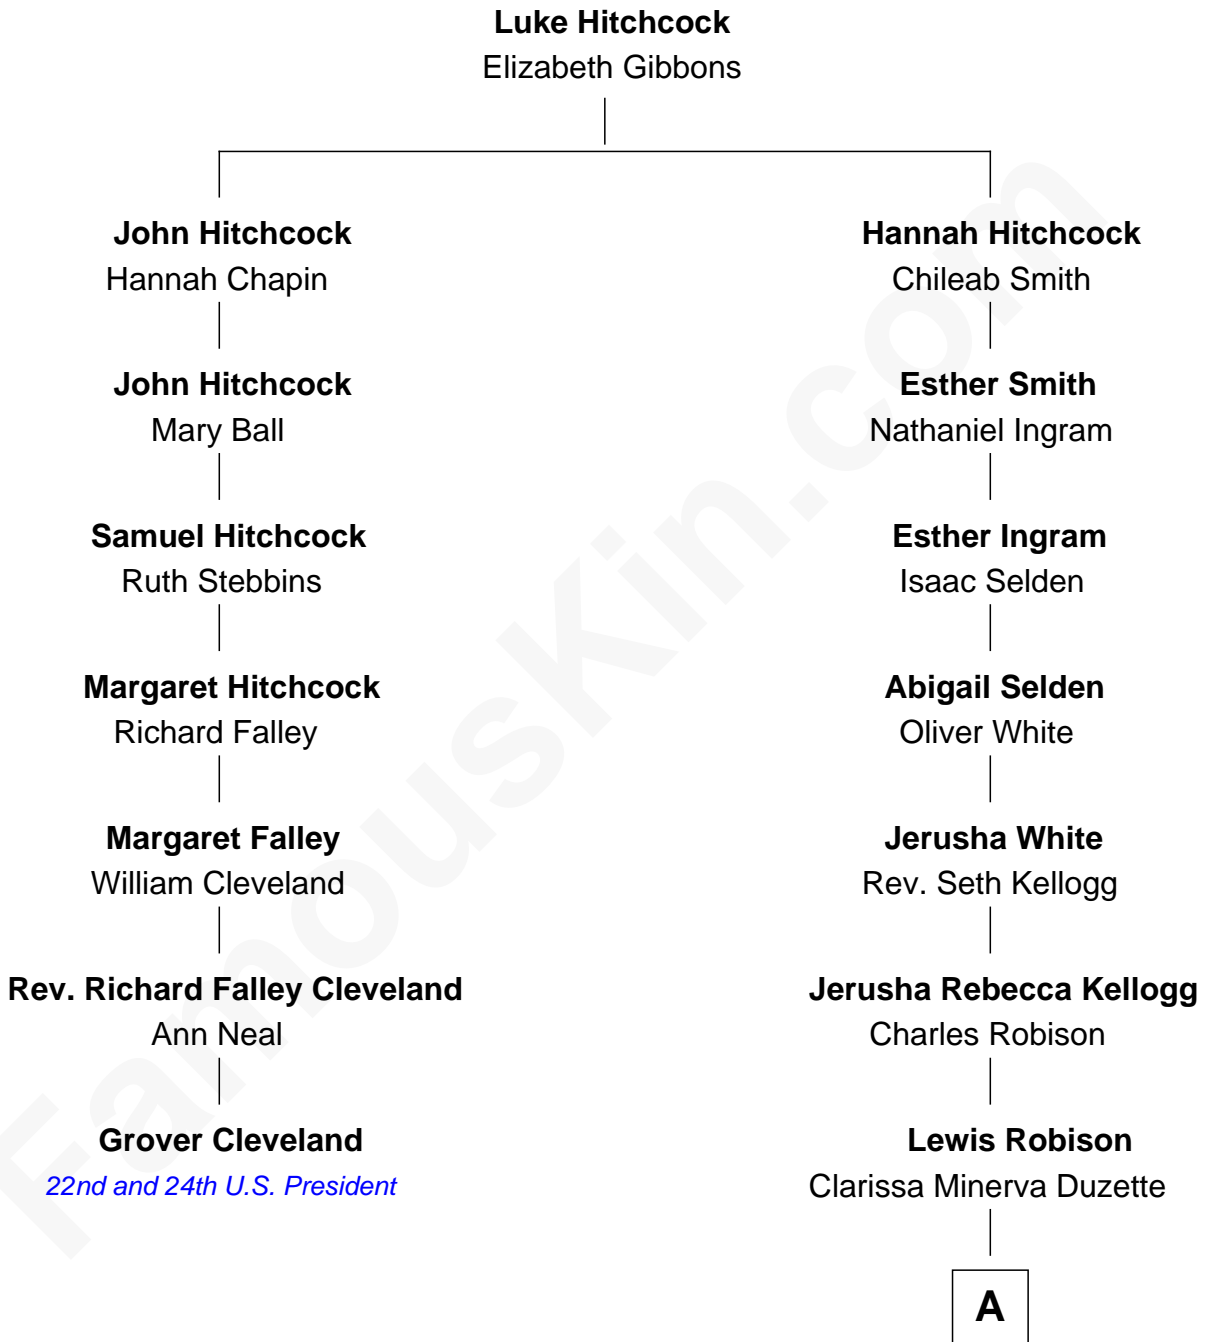

## Relationship Chart of

### Grover Cleveland

*22nd and 24th U.S. President*

6th cousin 4 times removed of

### Mitt Romney

*70th Governor of Massachusetts*

**A**

Charles Edward Robison

Rosetta Mary Berry

Alma Luella Robison

Harold Arundel LaFount

Lenore Emily LaFount

George Wilcken Romney

**Mitt Romney**

*70th Governor of Massachusetts*