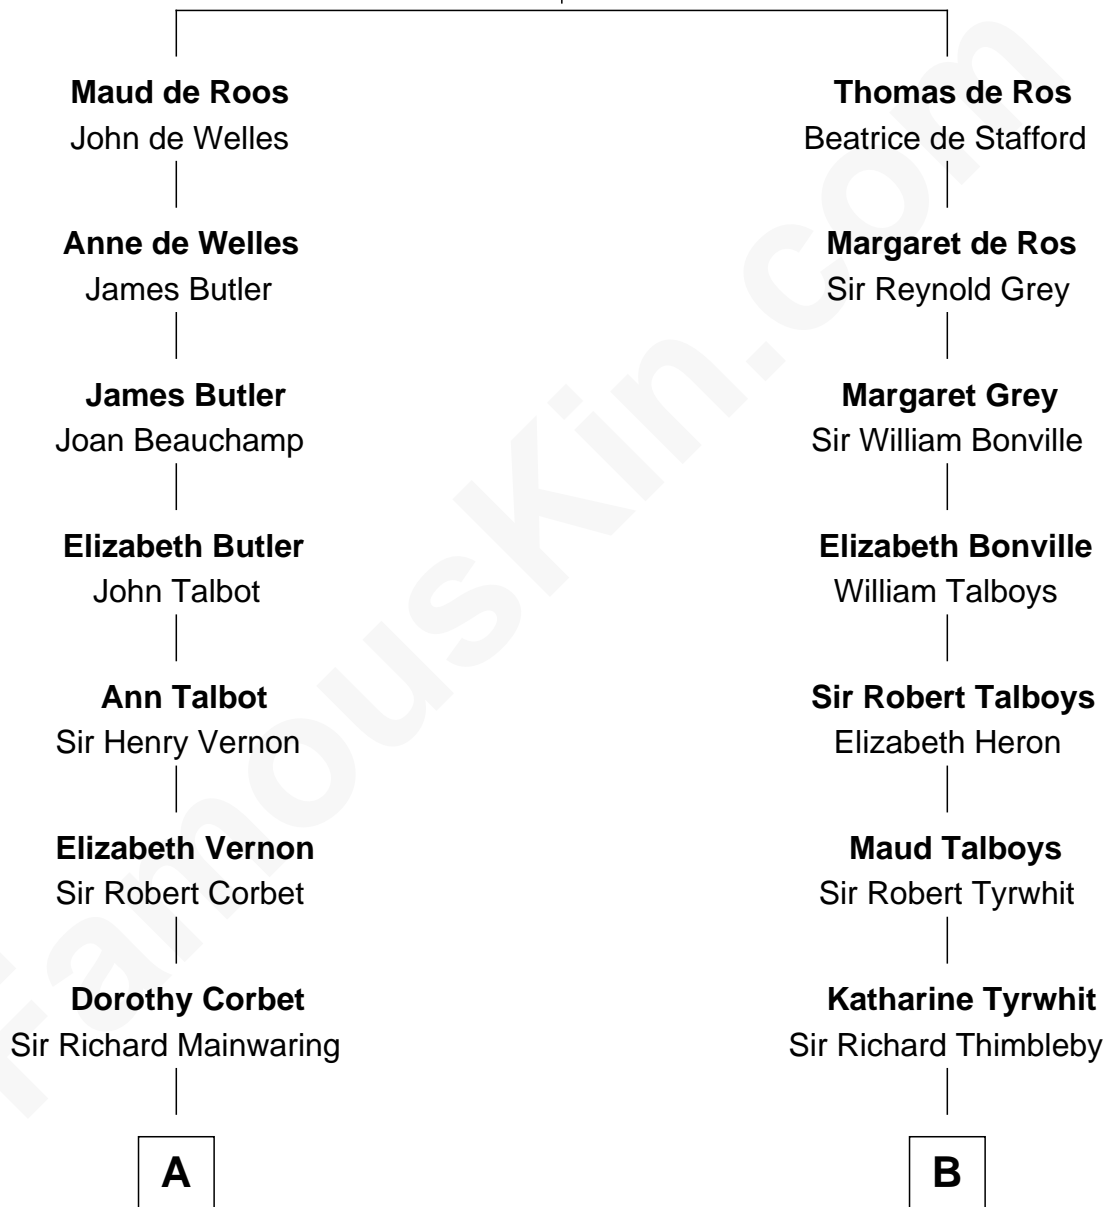

## Relationship Chart of

### Grover Cleveland

22nd and 24th U.S. President

17th cousin 2 times removed of

**Mitt Romney**

70th Governor of Massachusetts

**Sir William de Ros**  
Margery de Badlesmere

C

**Alma Luella Robison**  
Harold Arundel LaFount

**Lenore Emily LaFount**  
George Wilcken Romney

**Mitt Romney**  
*70th Governor of Massachusetts*

FamousKin.com