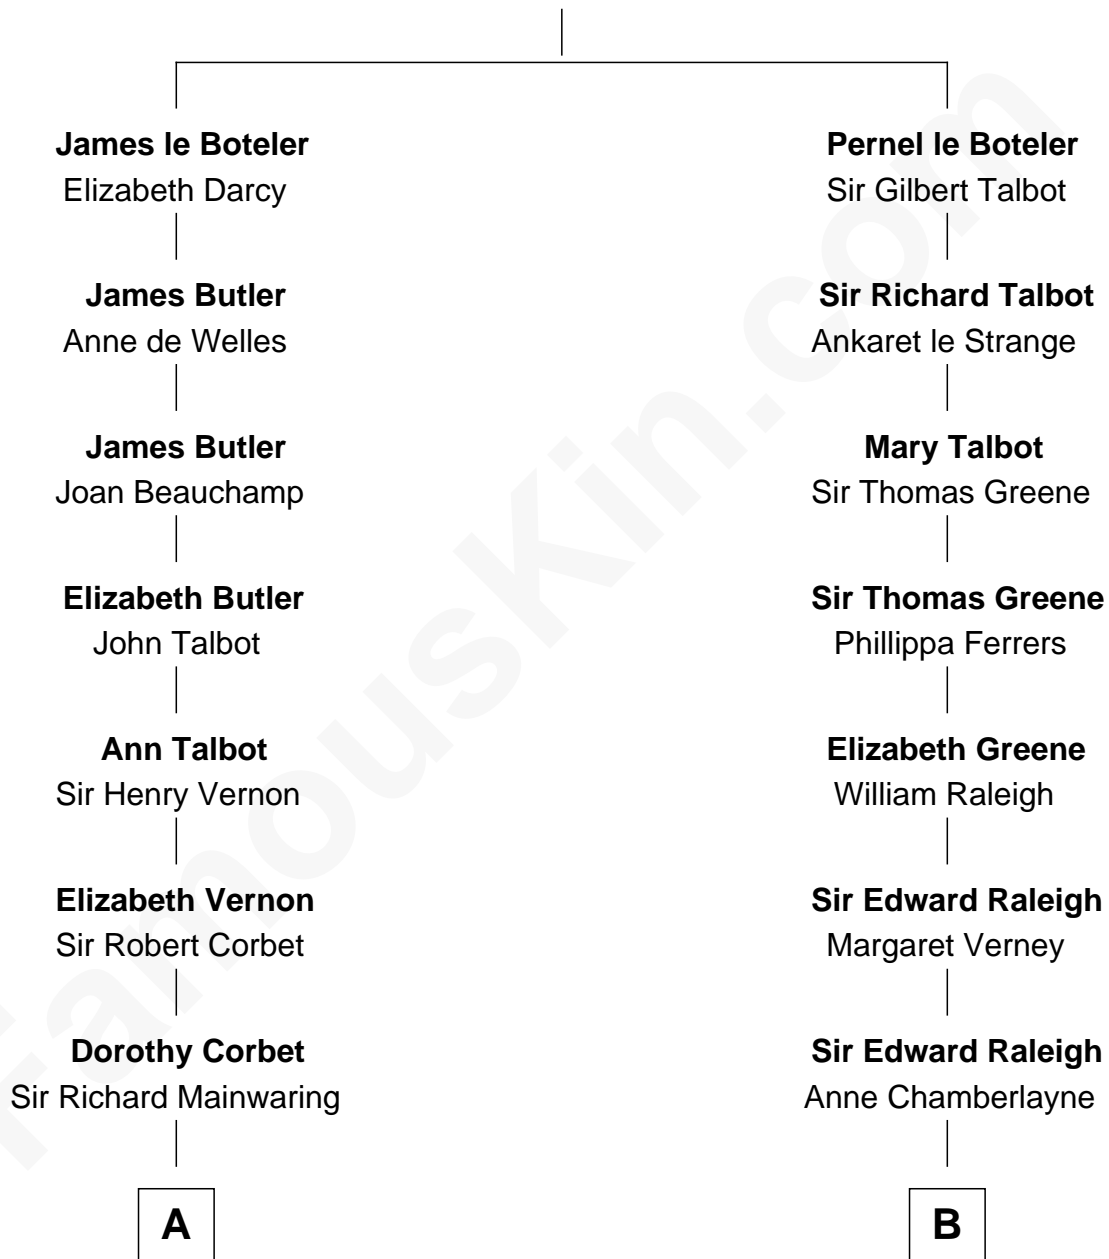

FamousKin.com

Relationship Chart of

Grover Cleveland

22nd and 24th U.S. President

17th cousin 4 times removed of

Mitt Romney

70th Governor of Massachusetts

Sir James le Boteler

Eleanor de Bohun

C

Parley Parker Pratt

Mary Woods

Helaman Pratt

Anna Johanna Dorothy Wilcken

Anna Amelia Pratt

Gaskell Samuel Romney

George Wilcken Romney

Lenore Emily LaFount

Mitt Romney

70th Governor of Massachusetts