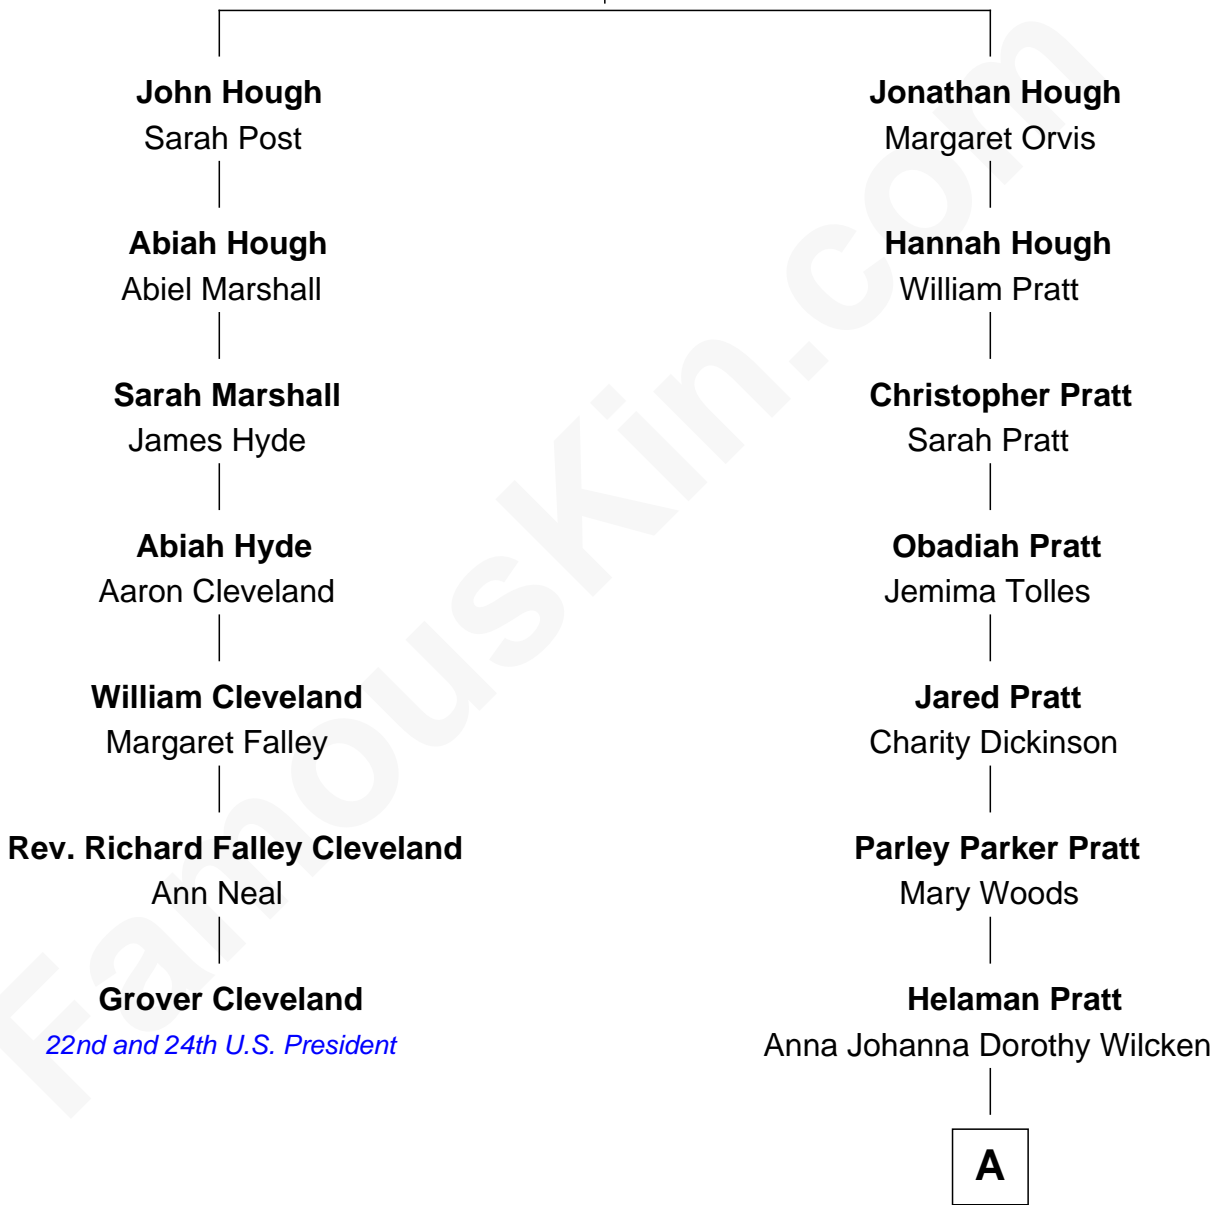

**FamousKin.com**  
**Relationship Chart of**  
**Grover Cleveland**

*22nd and 24th U.S. President*

6th cousin 2 times removed of

**George Romney**

*43rd Governor of Michigan*

**William Hough**  
 Sarah Calkins

**A**

**Anna Amelia Pratt**  
Gaskell Samuel Romney

**George Romney**  
*43rd Governor of Michigan*

FamousKin.com