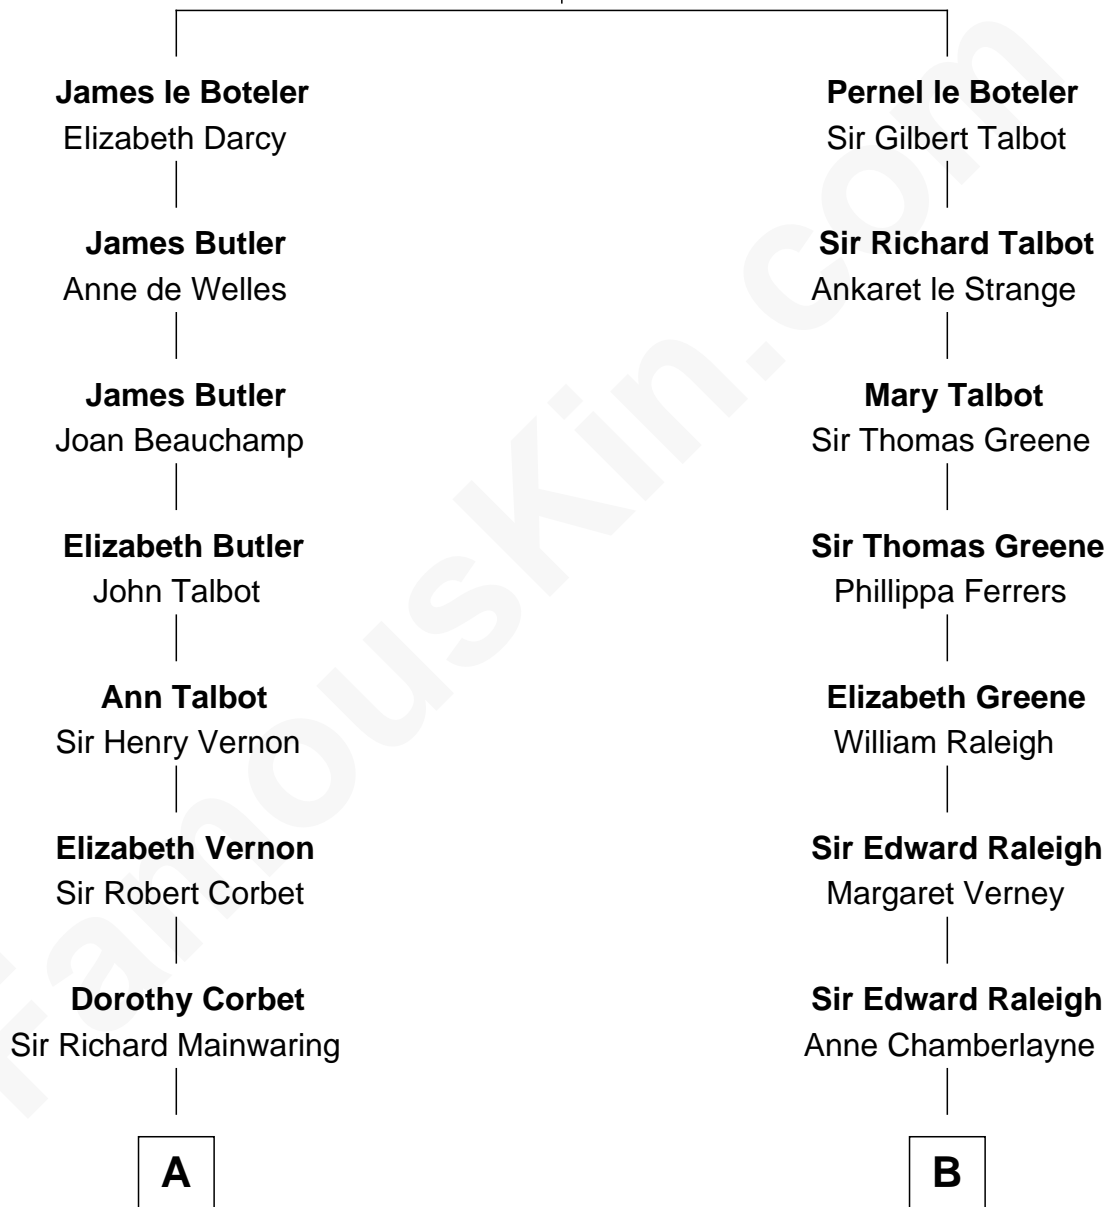

FamousKin.com

Relationship Chart of

Grover Cleveland

22nd and 24th U.S. President

17th cousin 3 times removed of

George Romney

43rd Governor of Michigan

Sir James le Boteler

Eleanor de Bohun

C

Parley Parker Pratt

Mary Woods

Helaman Pratt

Anna Johanna Dorothy Wilcken

Anna Amelia Pratt

Gaskell Samuel Romney

George Romney

43rd Governor of Michigan

FamousKin.com