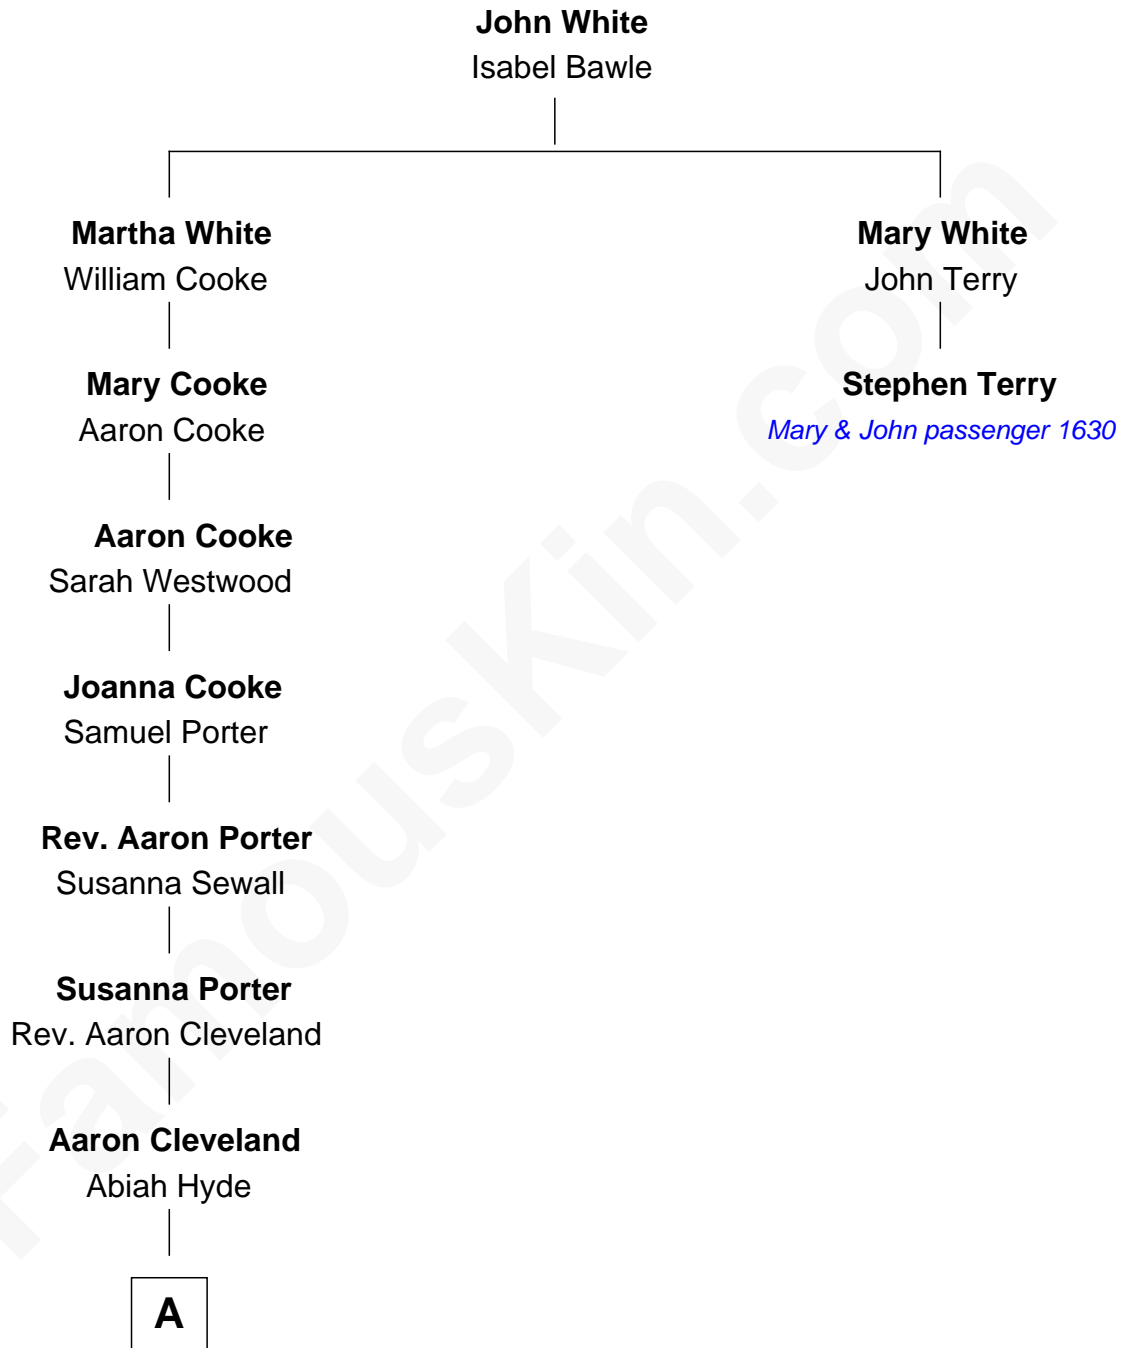

## Relationship Chart of

### Grover Cleveland

22nd and 24th U.S. President

1st cousin 8 times removed of

**Stephen Terry**

(1608 - 1668) *Mary & John passenger 1630*

**A**

—  
**William Cleveland**

Margaret Falley