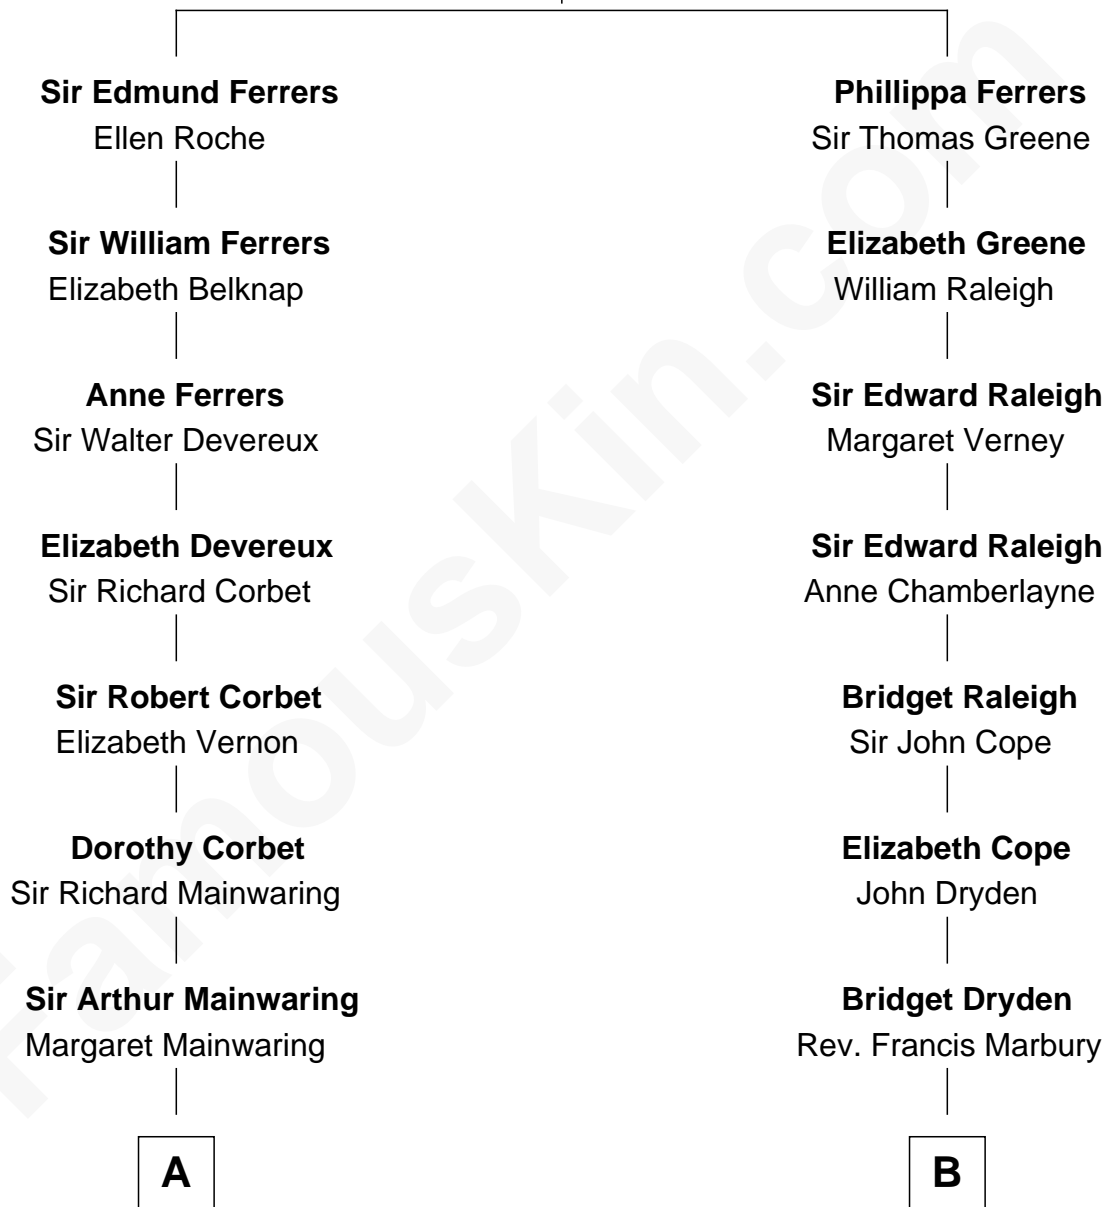

Robert de Ferrers
Margaret Despencer