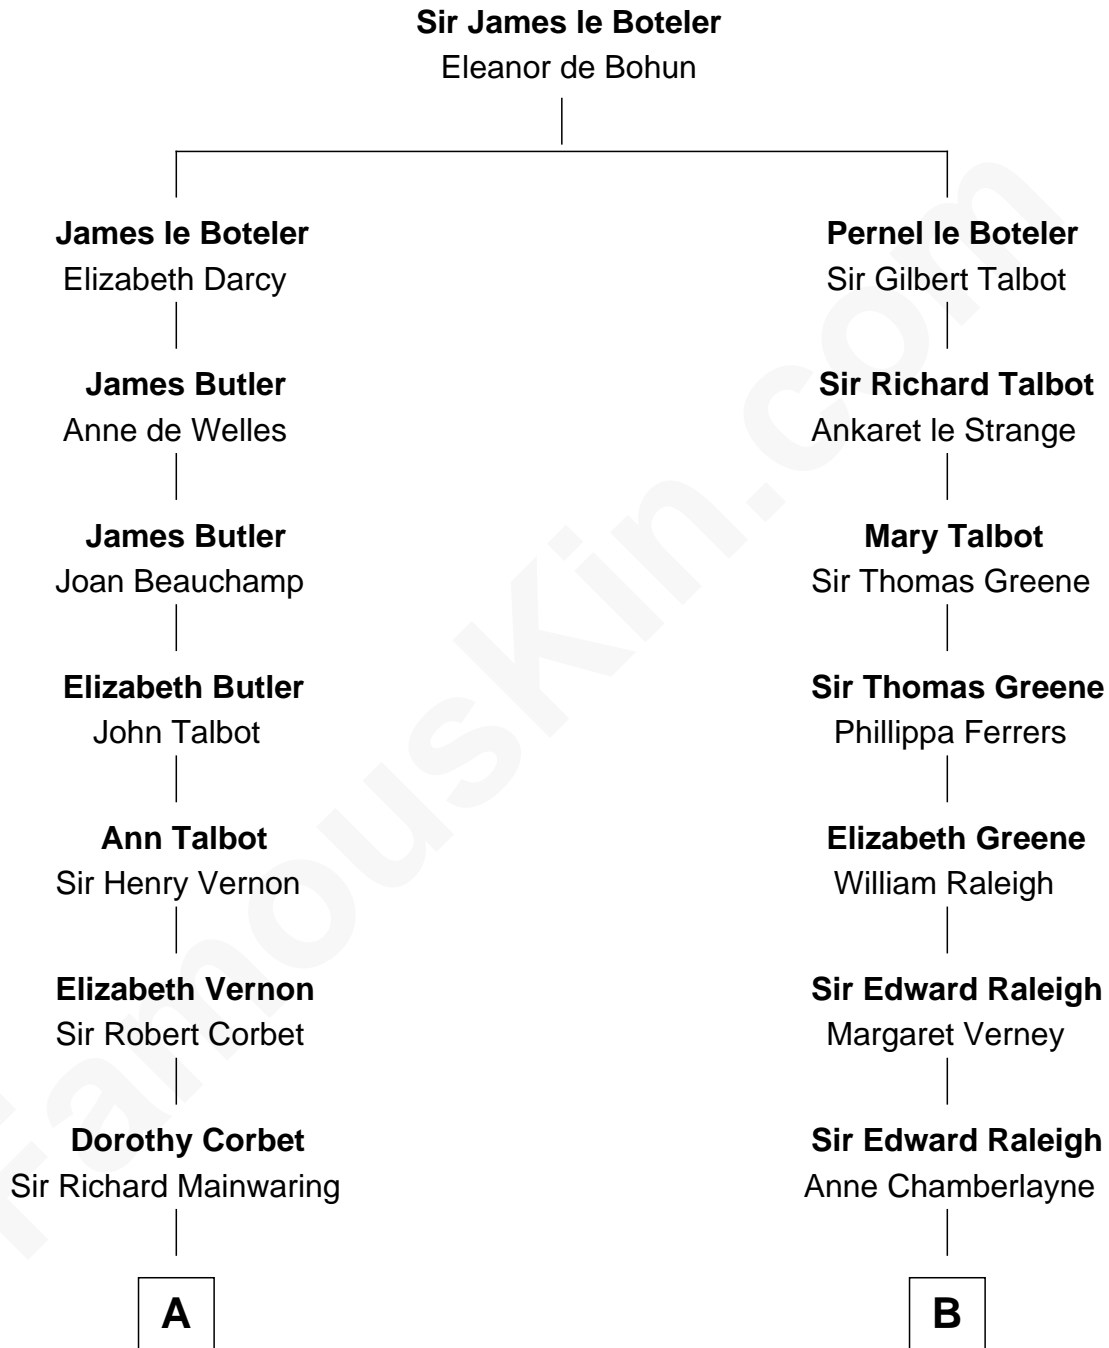

FamousKin.com

Relationship Chart of

Grover Cleveland

22nd and 24th U.S. President

17th cousin 4 times removed of

DuBose Heyward

Author of *Porgy* (*Porgy & Bess*)

C

Thomas Heyward

Ann Eliza Cuthbert

Thomas Savage Heyward

Georgianna Hasell

Thomas Savage Heyward

Louisa Watkins

Edwin Watkins Heyward

Jane Screven DuBose