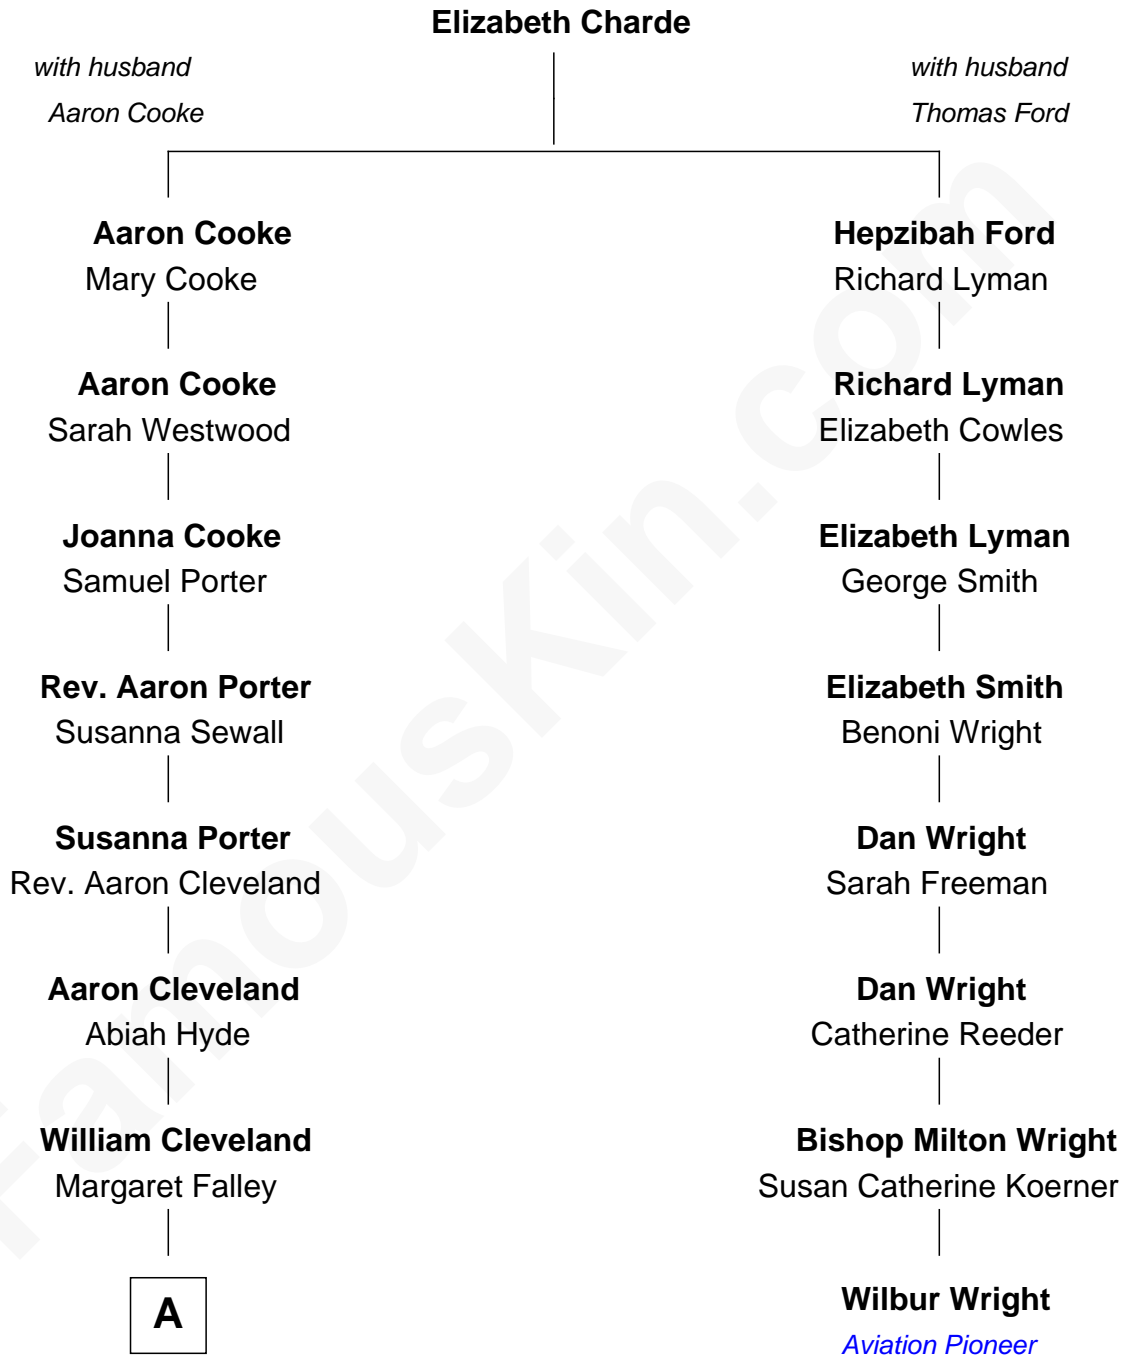

FamousKin.com

Relationship Chart of

Grover Cleveland

22nd and 24th U.S. President

7th cousin 1 time removed of

Wilbur Wright

Wright Brothers - Aviation Pioneer

A

Rev. Richard Falley Cleveland

Ann Neal

Grover Cleveland

22nd and 24th U.S. President

FamousKin.com