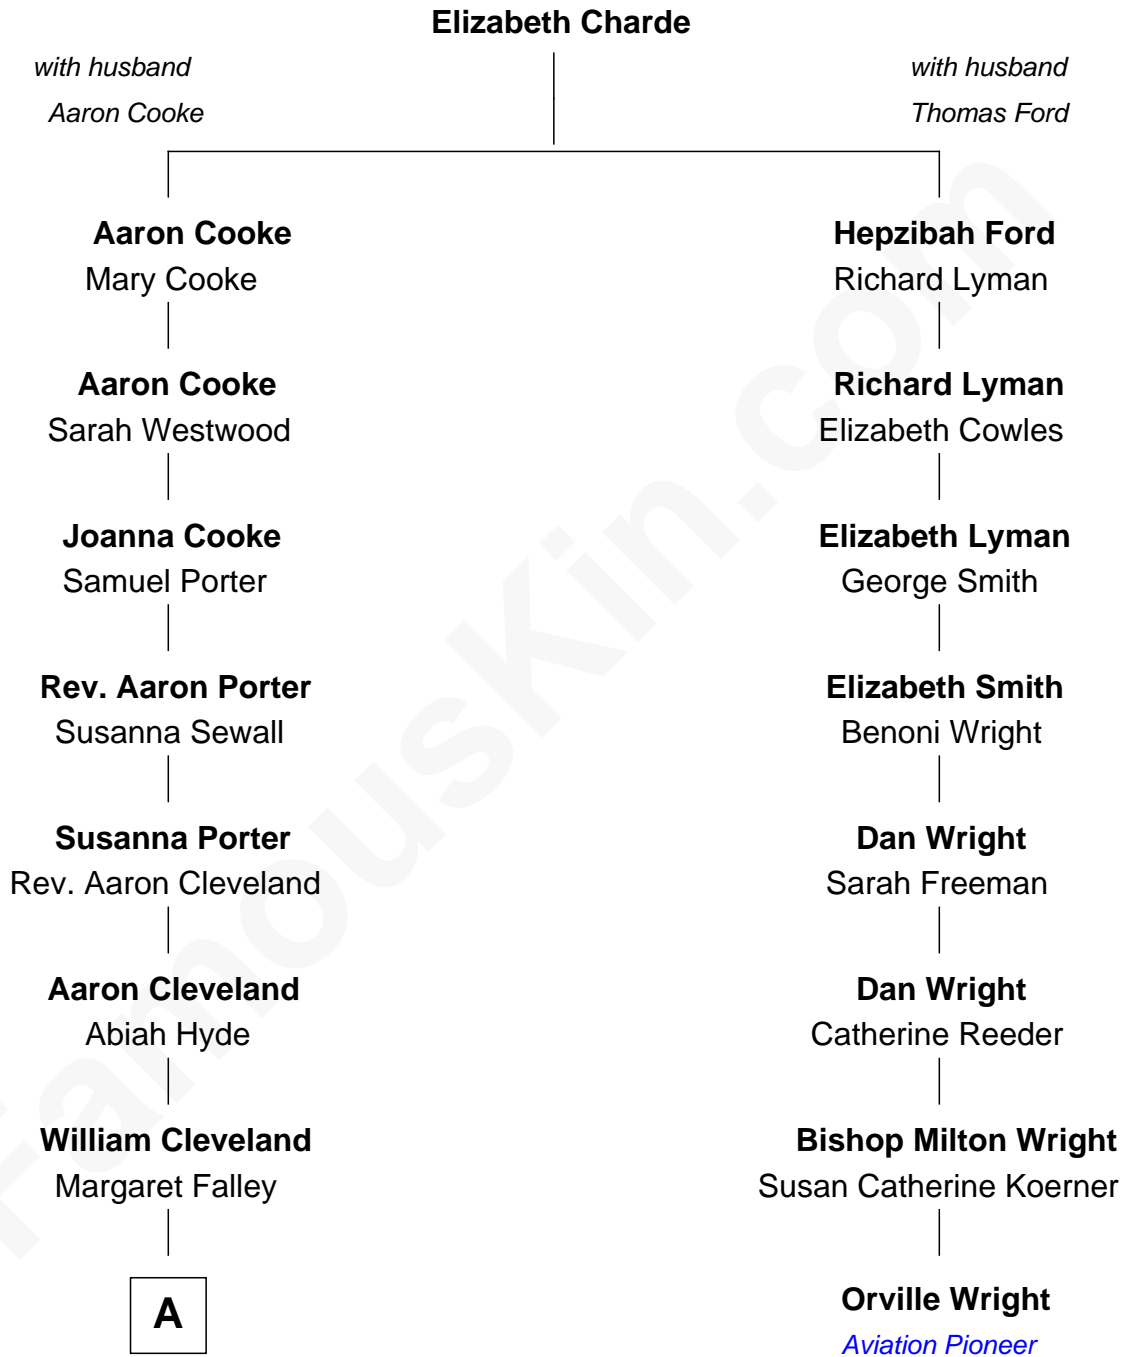

FamousKin.com

Relationship Chart of Grover Cleveland

22nd and 24th U.S. President

7th cousin 1 time removed of

Orville Wright

Wright Brothers - Aviation Pioneer

A

Rev. Richard Falley Cleveland

Ann Neal

Grover Cleveland

22nd and 24th U.S. President

FamousKin.com