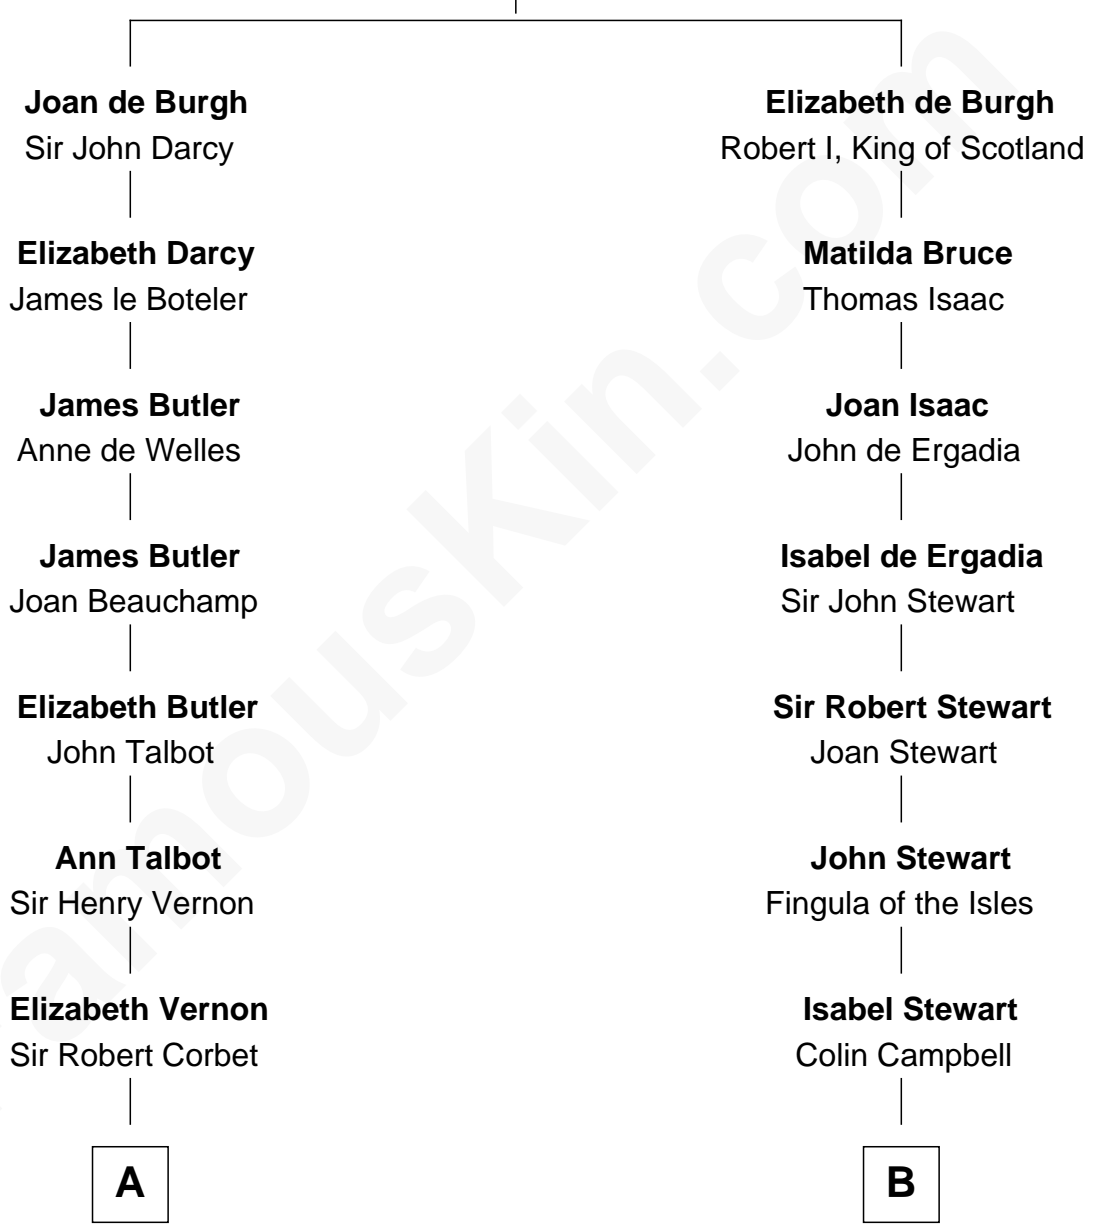

FamousKin.com

Relationship Chart of

Grover Cleveland

22nd and 24th U.S. President

18th cousin 1 time removed of

Emily Post

American Author on Etiquette

Sir Richard de Burgh

Margaret - - - - -

FamousKin.com