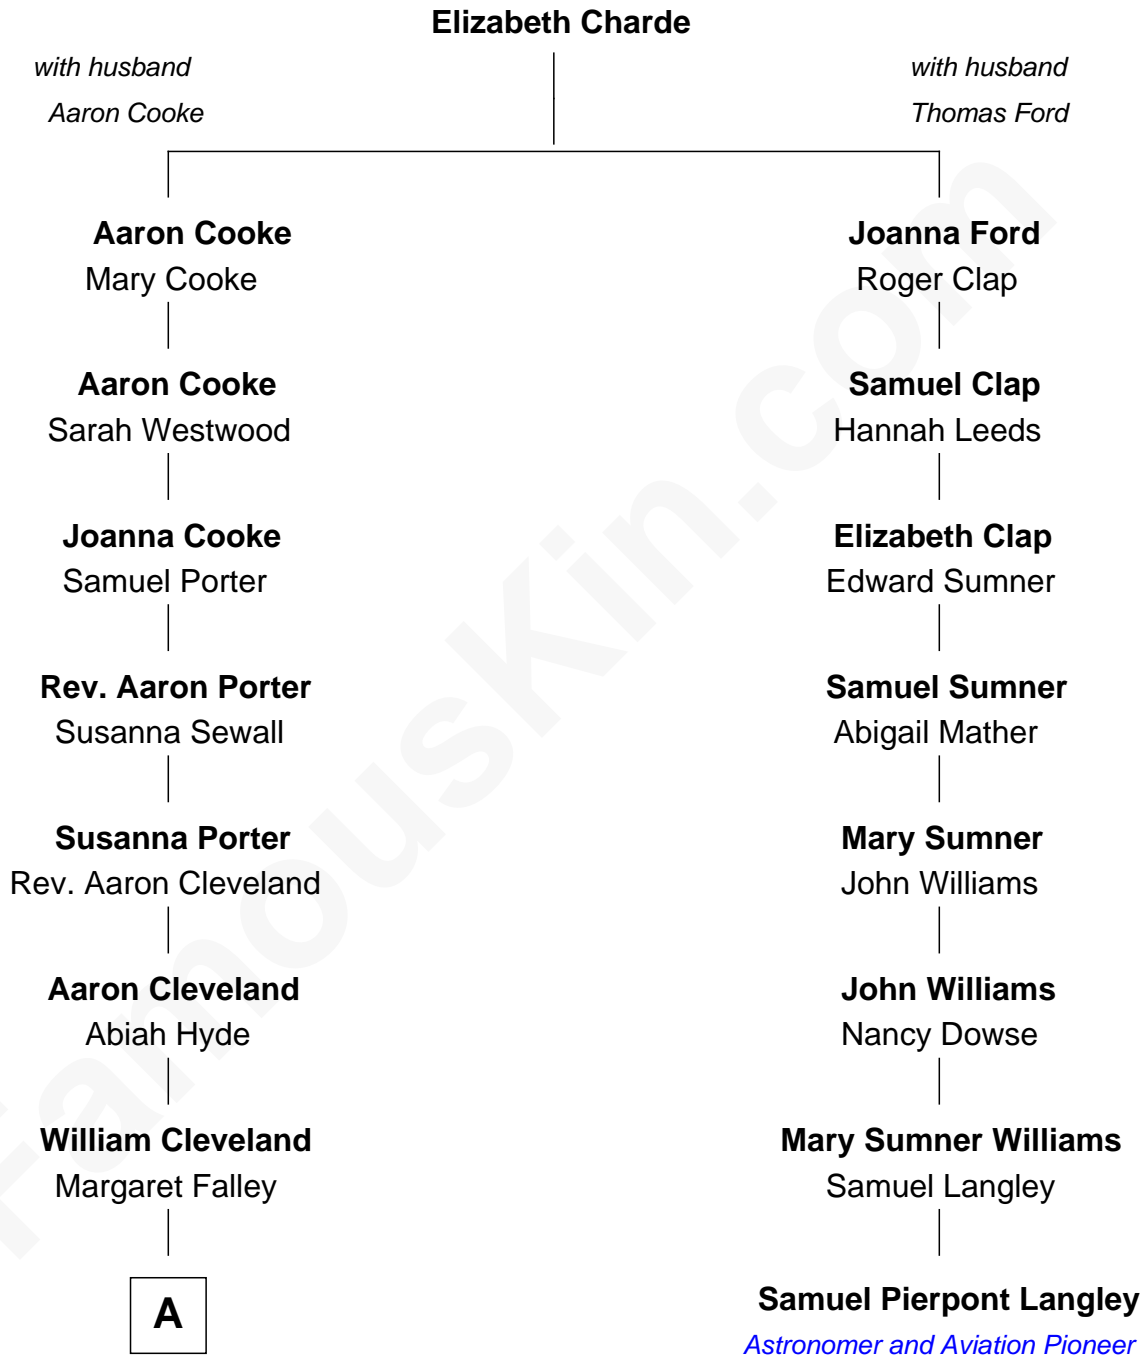

FamousKin.com

Relationship Chart of

Grover Cleveland

22nd and 24th U.S. President

7th cousin 1 time removed of

Samuel Pierpont Langley

Astronomer and Aviation Pioneer

FamousKin.com