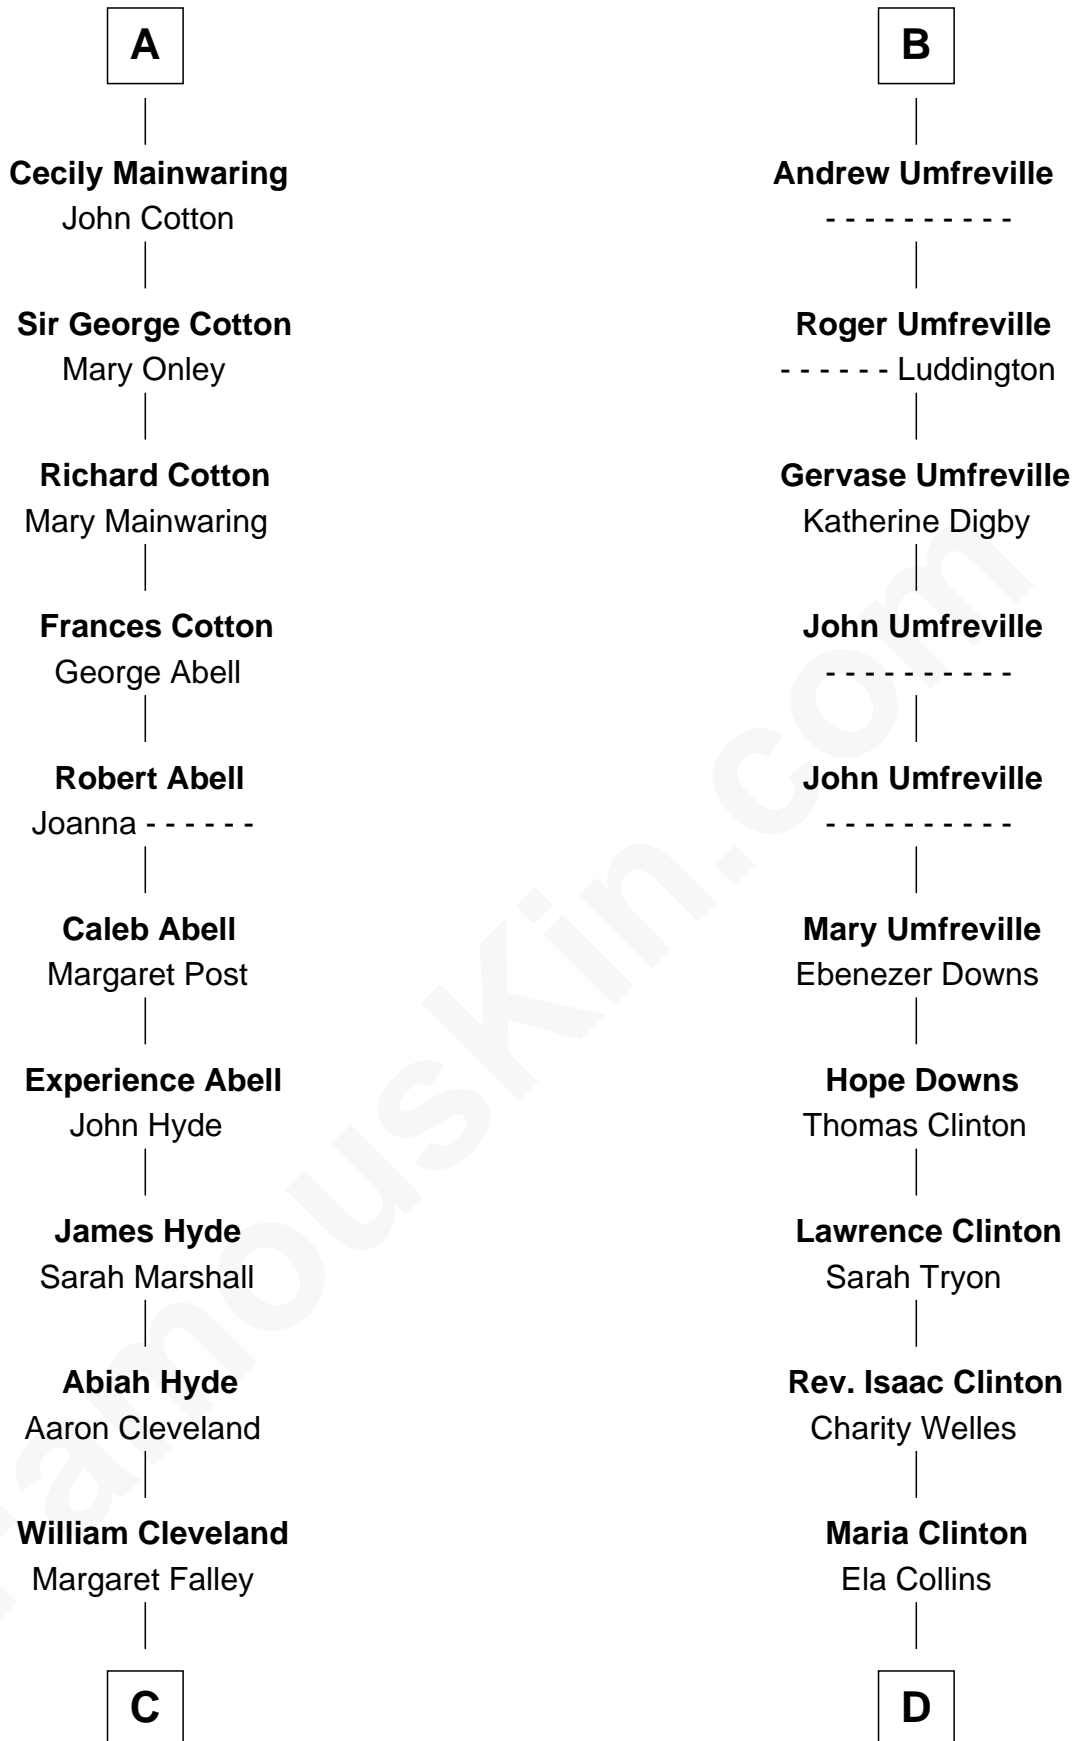

FamousKin.com Relationship Chart of

Grover Cleveland
22nd and 24th U.S. President

18th cousin of

Helen (Herron) Taft
First Lady of President William H. Taft

Sir Roger de Quincy
Helen of Galloway

C

Rev. Richard Falley Cleveland

Ann Neal

Grover Cleveland

22nd and 24th U.S. President

D

Harriet Anne Collins

John Williamson Herron

Helen (Herron) Taft

First Lady of William H. Taft