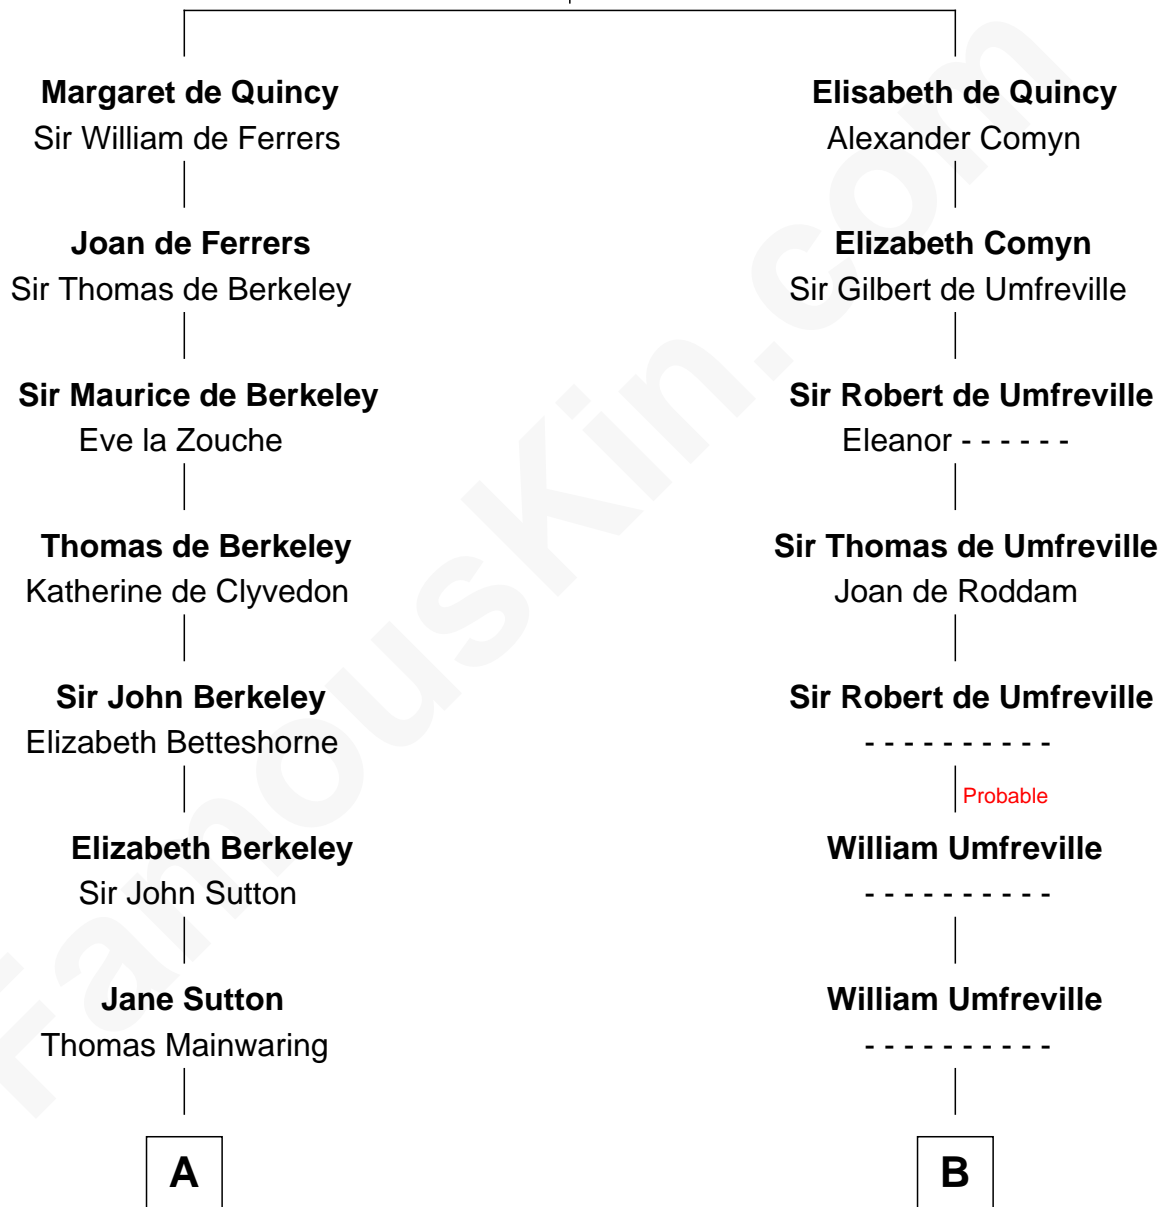

FamousKin.com Relationship Chart of

Grover Cleveland
22nd and 24th U.S. President

18th cousin of

Helen (Herron) Taft
First Lady of President William H. Taft

Sir Roger de Quincy
Helen of Galloway

C

Rev. Richard Falley Cleveland

Ann Neal

Grover Cleveland

22nd and 24th U.S. President

D

Harriet Anne Collins

John Williamson Herron

Helen (Herron) Taft

First Lady of William H. Taft