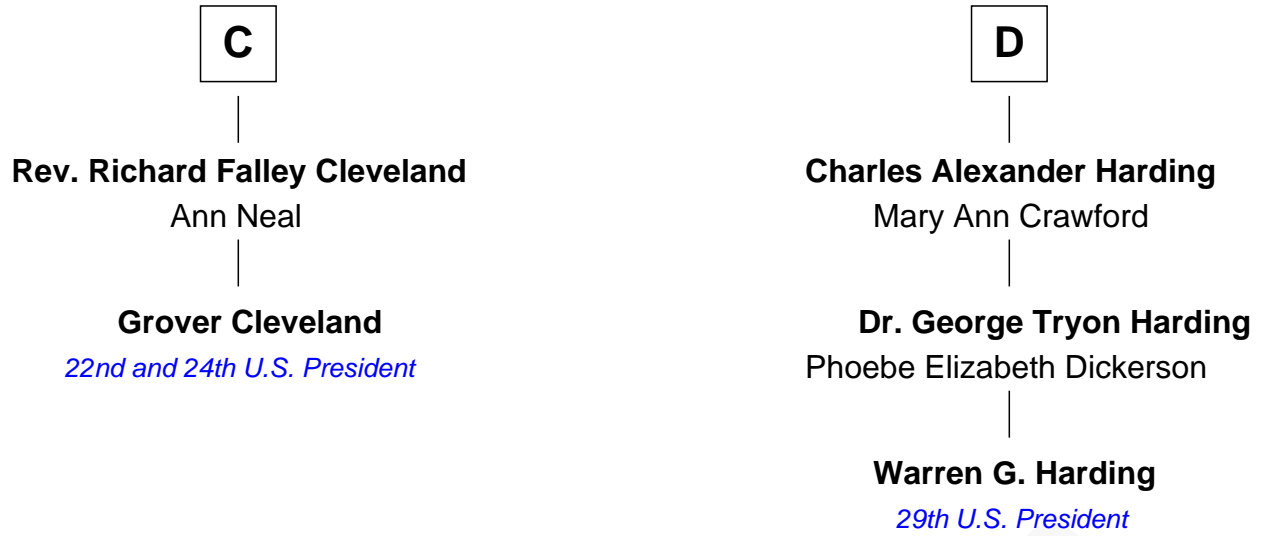

FamousKin.com Relationship Chart of

Grover Cleveland

22nd and 24th U.S. President

18th cousin 1 time removed of

Warren G. Harding

29th U.S. President

Ralph de Stafford

*with wife
Margaret de Audley*

Eleanor Aylesbury

Anne Ferrers

Sir Walter Devereux

Humphrey Stafford

Katherine Fray

Elizabeth Devereux

Sir Richard Corbet

Sir Humphrey Stafford

Margaret Fogge

Sir Robert Corbet

Elizabeth Vernon

Sir Humphrey Stafford

Margaret Tame

A

B

FamousKin.com