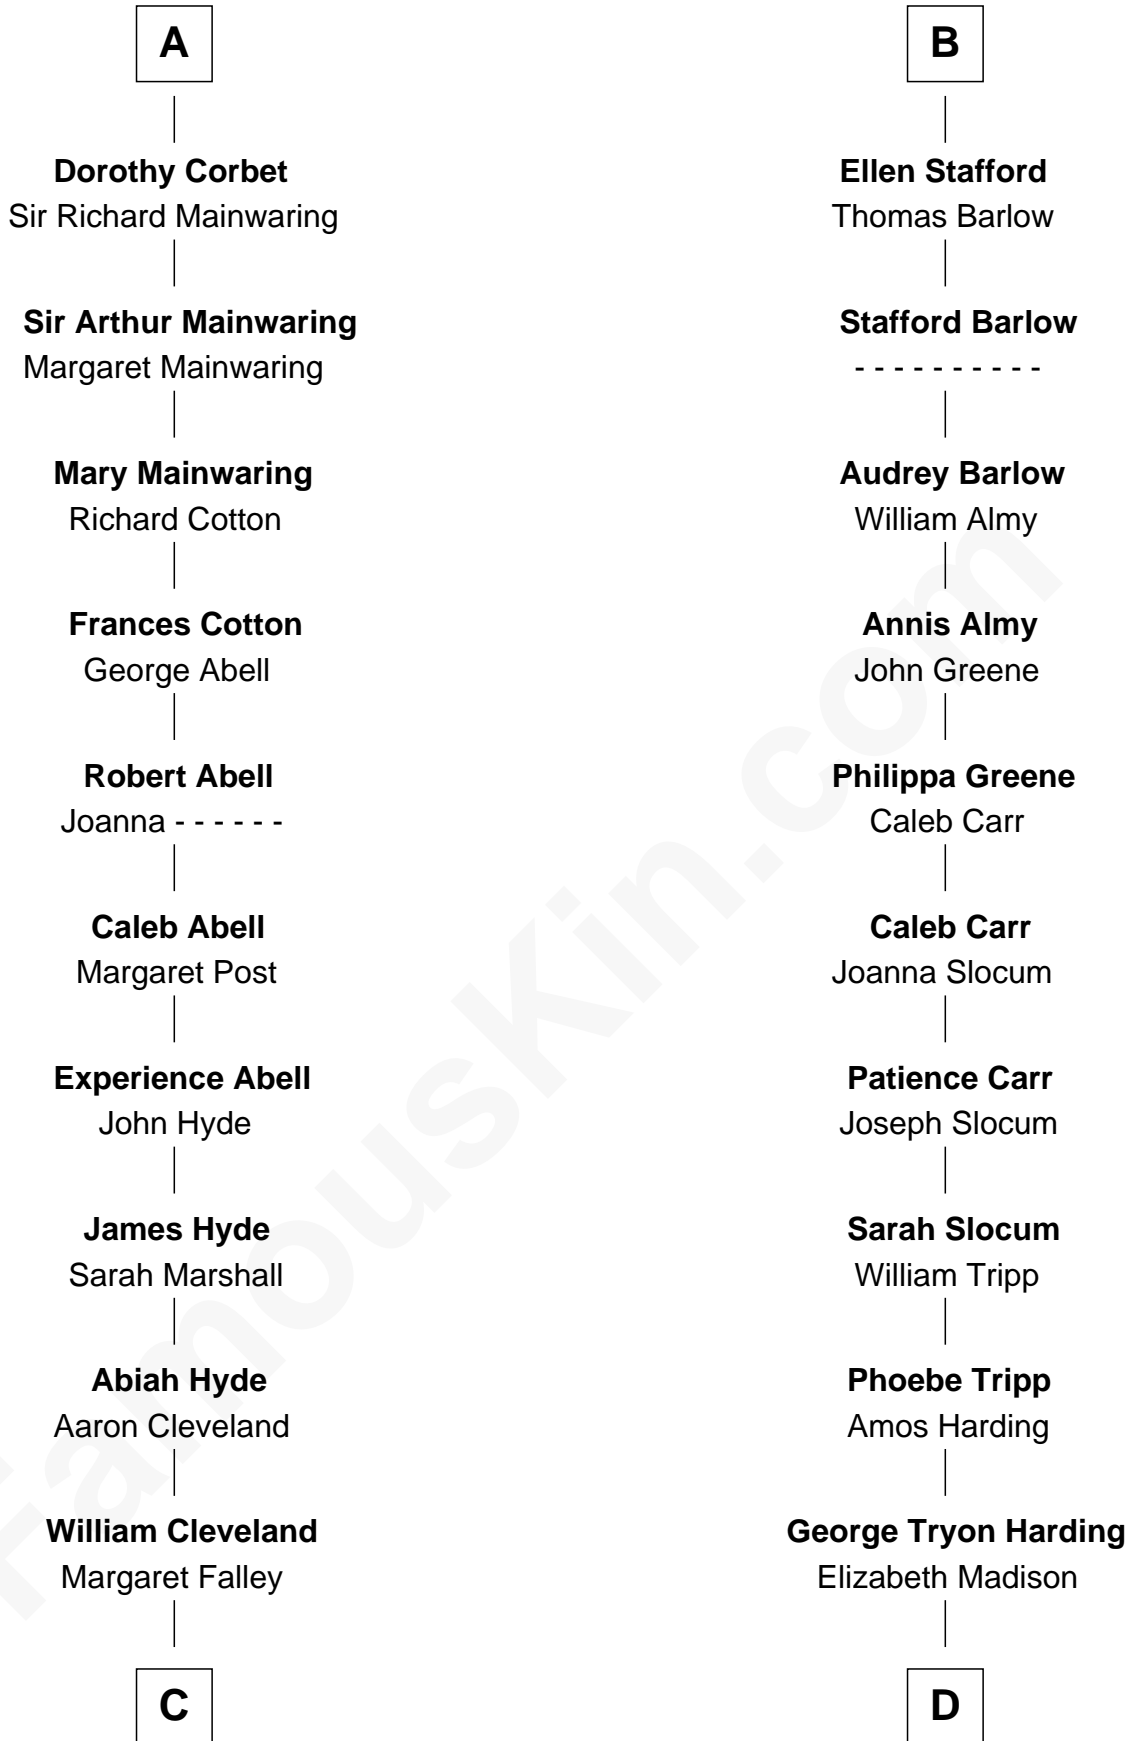

FamousKin.com Relationship Chart of

Grover Cleveland

22nd and 24th U.S. President

18th cousin 1 time removed of

Warren G. Harding

29th U.S. President

Ralph de Stafford

*with wife
Margaret de Audley*

Eleanor Aylesbury

Anne Ferrers

Sir Walter Devereux

Humphrey Stafford

Katherine Fray

Elizabeth Devereux

Sir Richard Corbet

Sir Humphrey Stafford

Margaret Fogge

Sir Robert Corbet

Elizabeth Vernon

Sir Humphrey Stafford

Margaret Tame

A

B

FamousKin.com