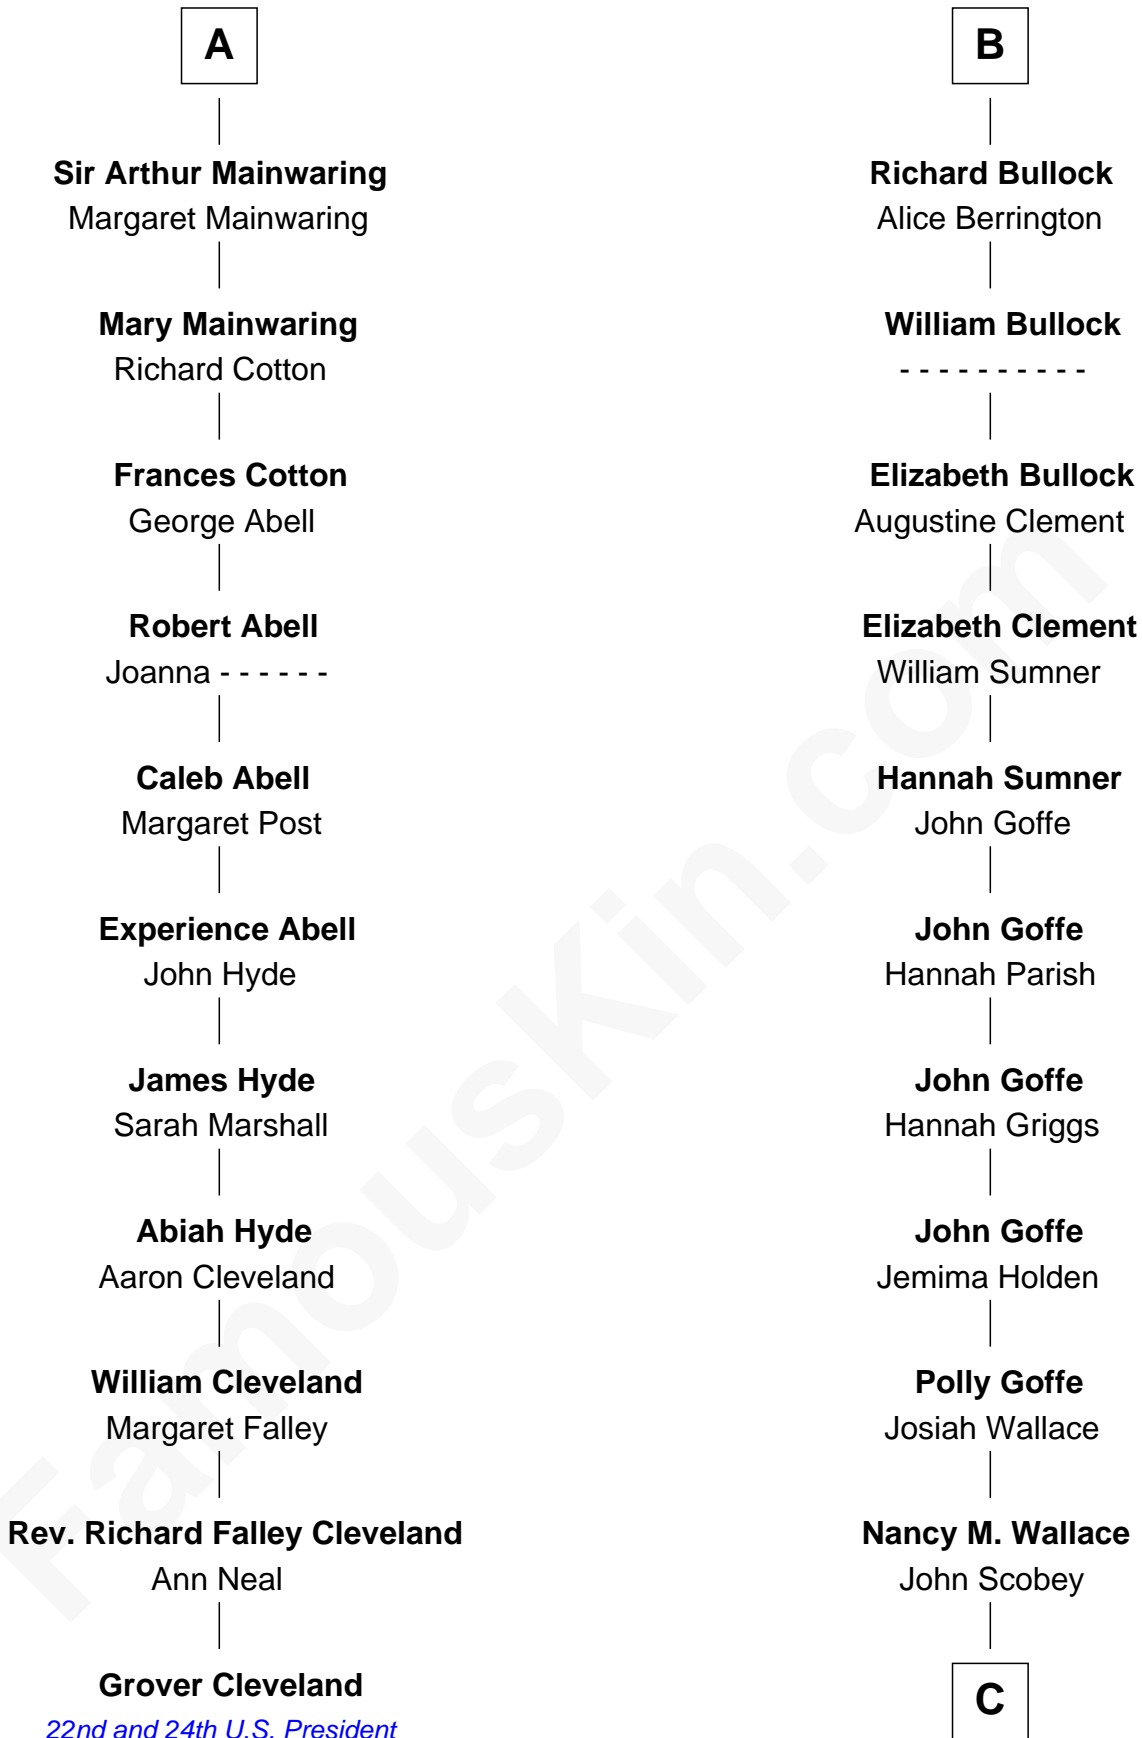

FamousKin.com

Relationship Chart of

Grover Cleveland

22nd and 24th U.S. President

17th cousin 2 times removed of

Lou (Henry) Hoover

First Lady of President Herbert Hoover

C

Philomelia Sophia Scobey

Phineas Weed

Florence Ida Weed

Charles Delano Henry

Lou (Henry) Hoover

First Lady of Herbert Hoover

FamousKin.com