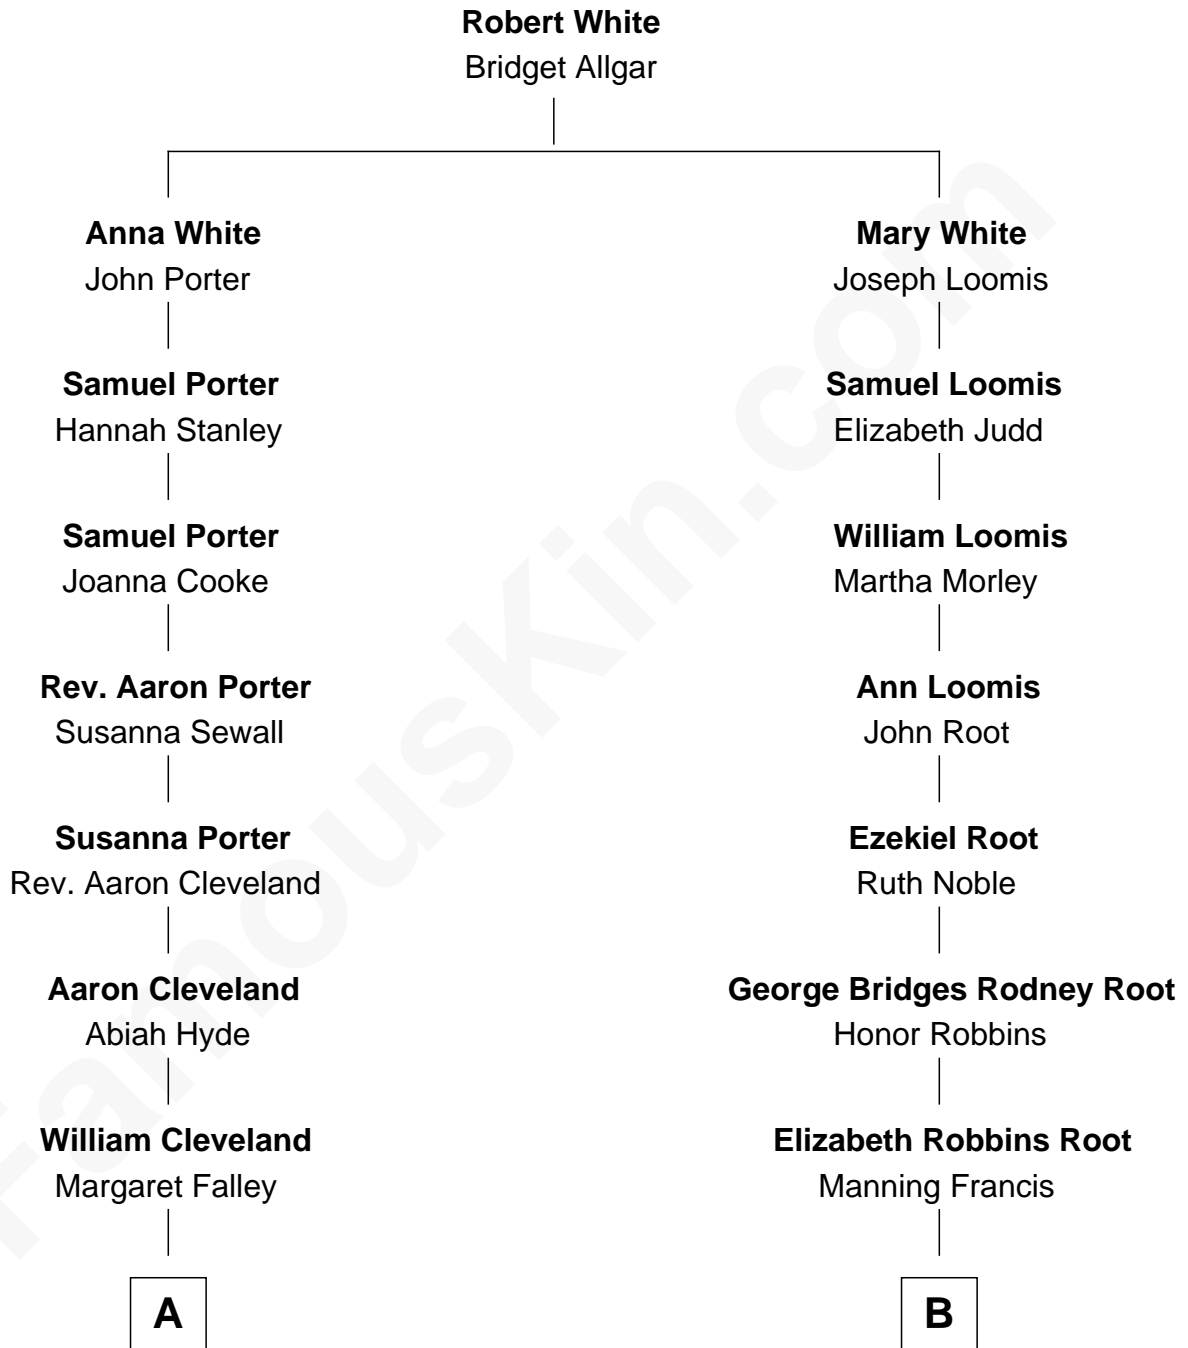

Nancy (Davis) Reagan

First Lady of President Ronald Reagan