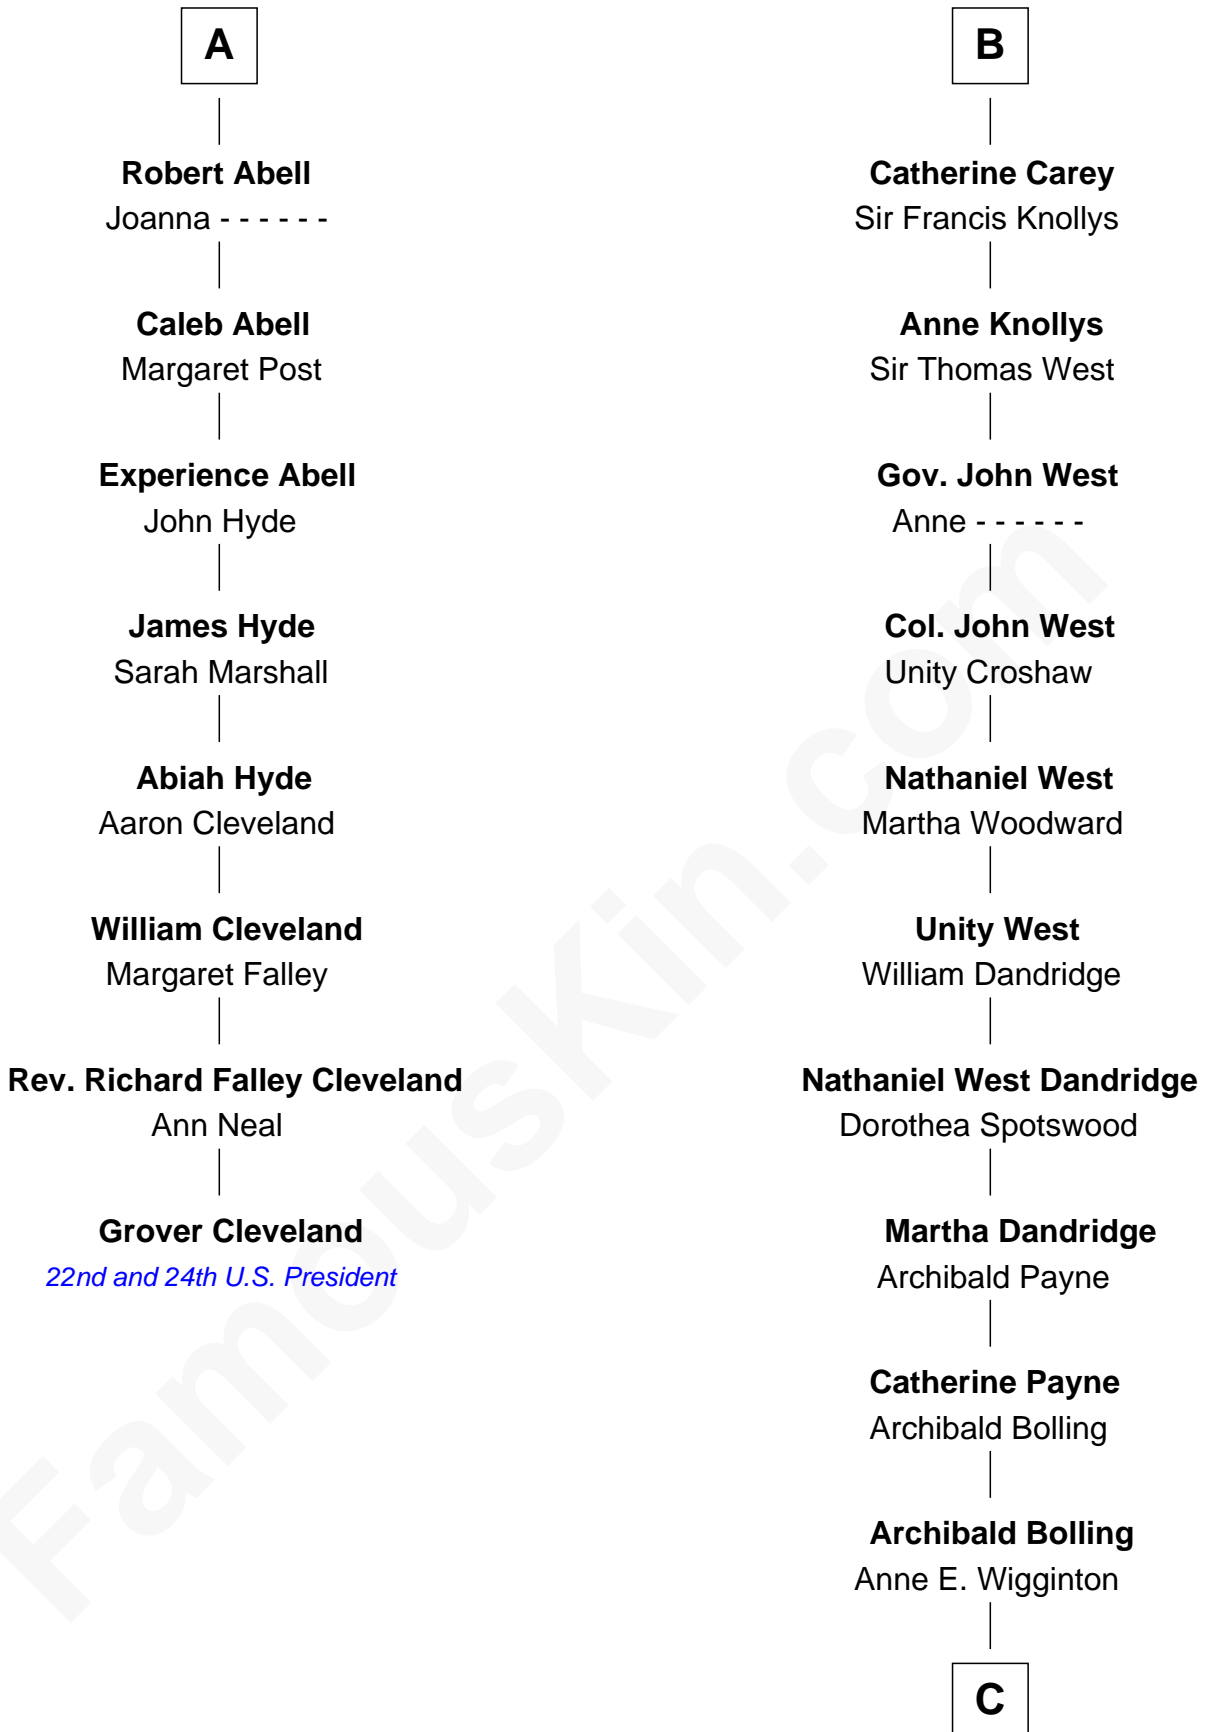

**FamousKin.com**  
**Relationship Chart of**  
**Grover Cleveland**

*22nd and 24th U.S. President*

**14th cousin 4 times removed of**

**Edith (Bolling) Wilson**

*First Lady of President Woodrow Wilson*

C

William Holcombe Bolling

Sarah Spiers White

Edith (Bolling) Wilson

*First Lady of Woodrow Wilson*

FamousKin.com