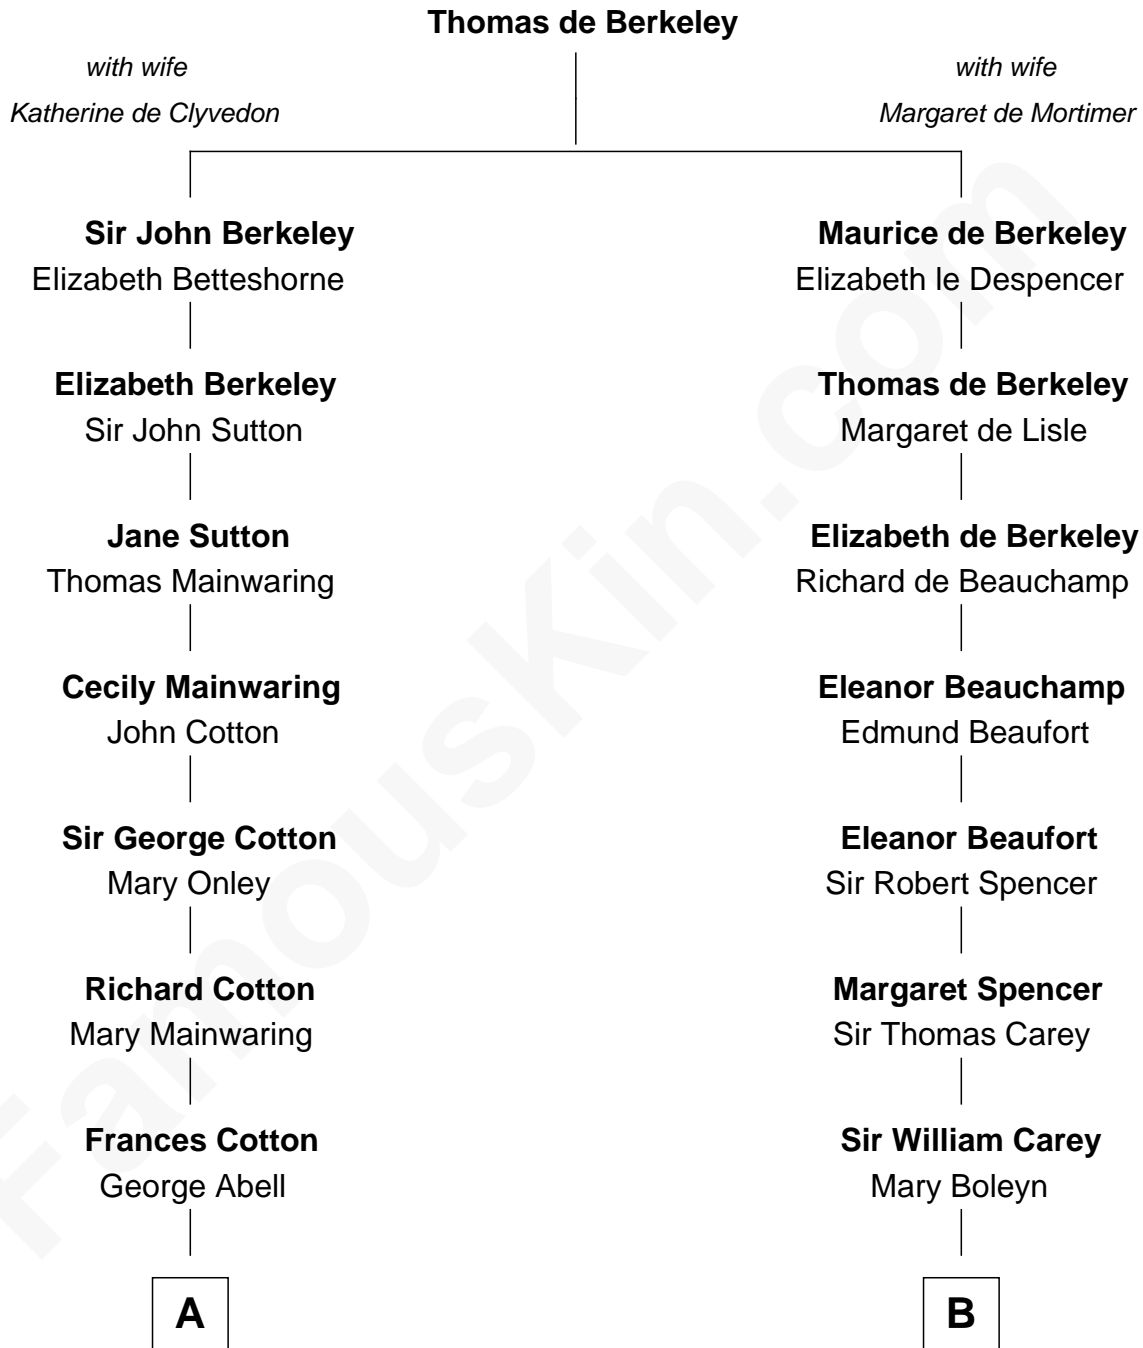

**FamousKin.com**  
**Relationship Chart of**  
**Grover Cleveland**

*22nd and 24th U.S. President*

**14th cousin 4 times removed of**

**Edith (Bolling) Wilson**

*First Lady of President Woodrow Wilson*

C

William Holcombe Bolling

Sarah Spiers White

Edith (Bolling) Wilson

*First Lady of Woodrow Wilson*

FamousKin.com