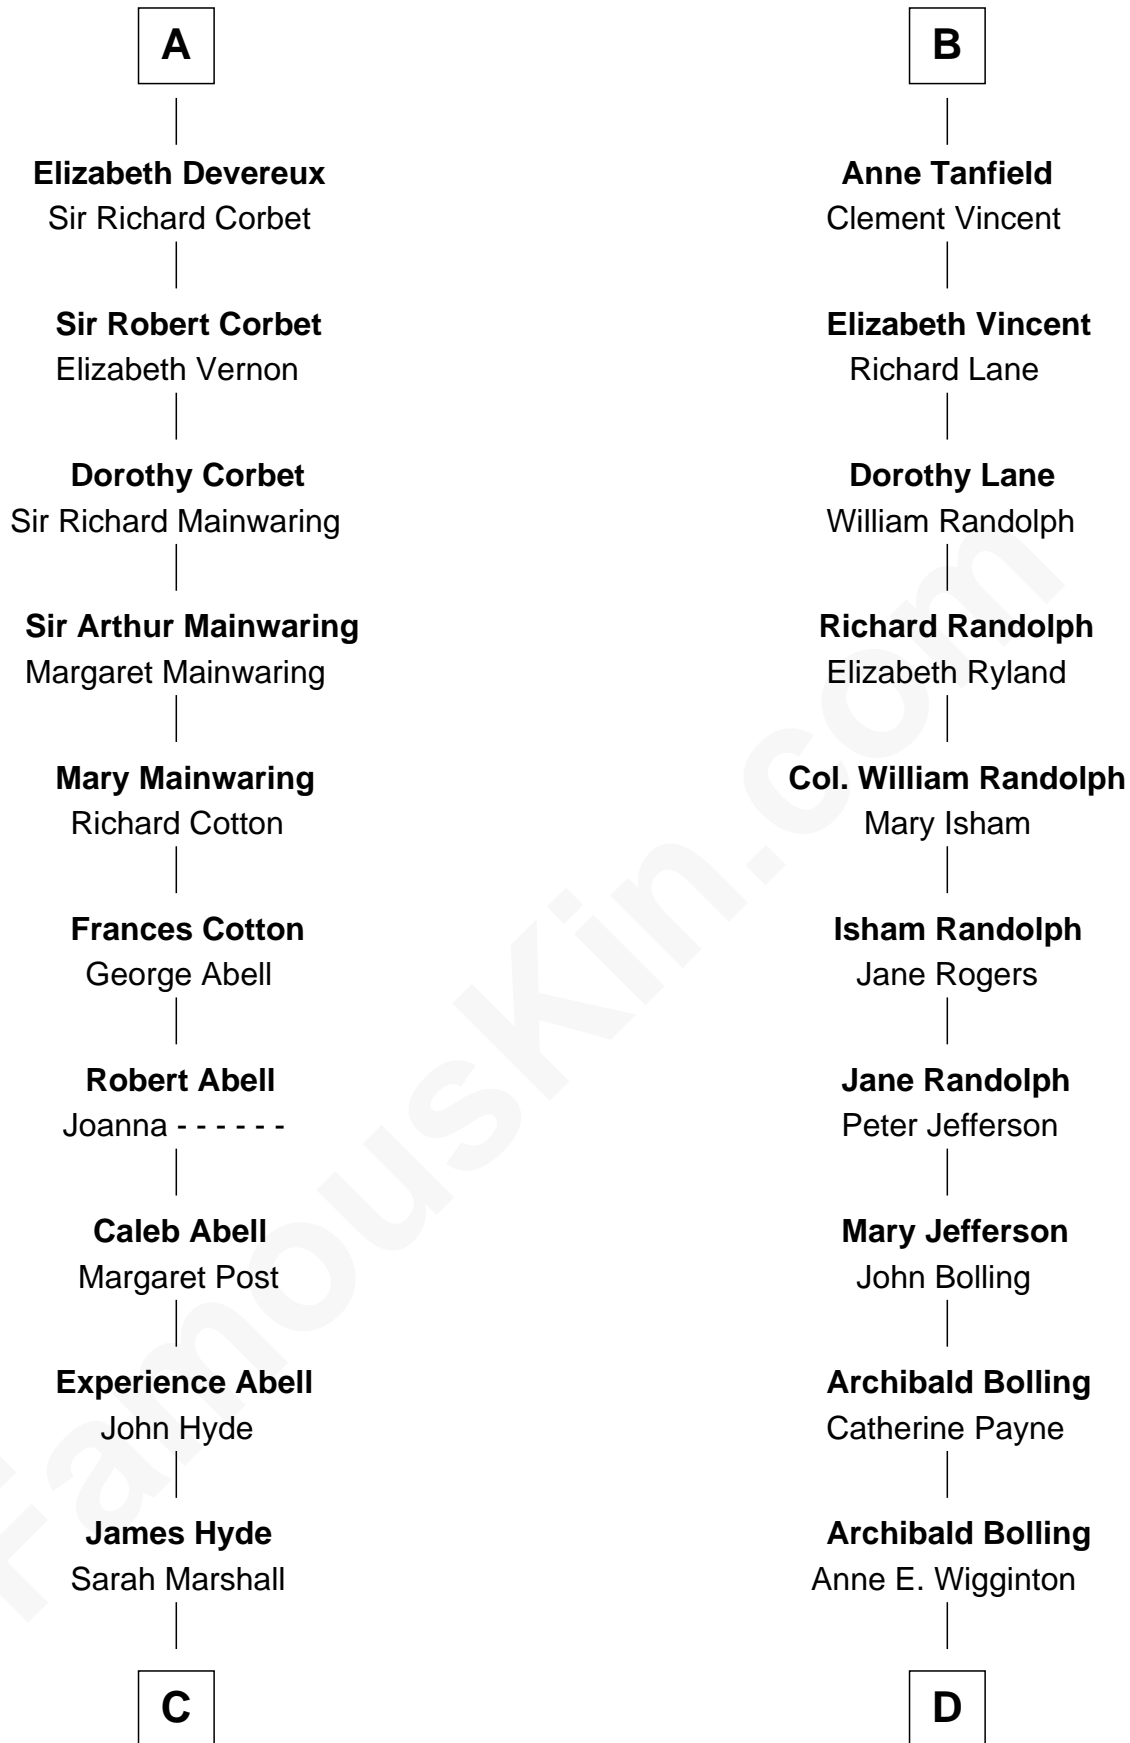

FamousKin.com

Relationship Chart of

Grover Cleveland

22nd and 24th U.S. President

18th cousin 2 times removed of

Edith (Bolling) Wilson

First Lady of President Woodrow Wilson

Sir Hugh I de Audley

Iseult de Mortimer

C

Abiah Hyde
Aaron Cleveland

William Cleveland
Margaret Falley

Rev. Richard Falley Cleveland
Ann Neal

Grover Cleveland
22nd and 24th U.S. President

D

William Holcombe Bolling
Sarah Spiers White