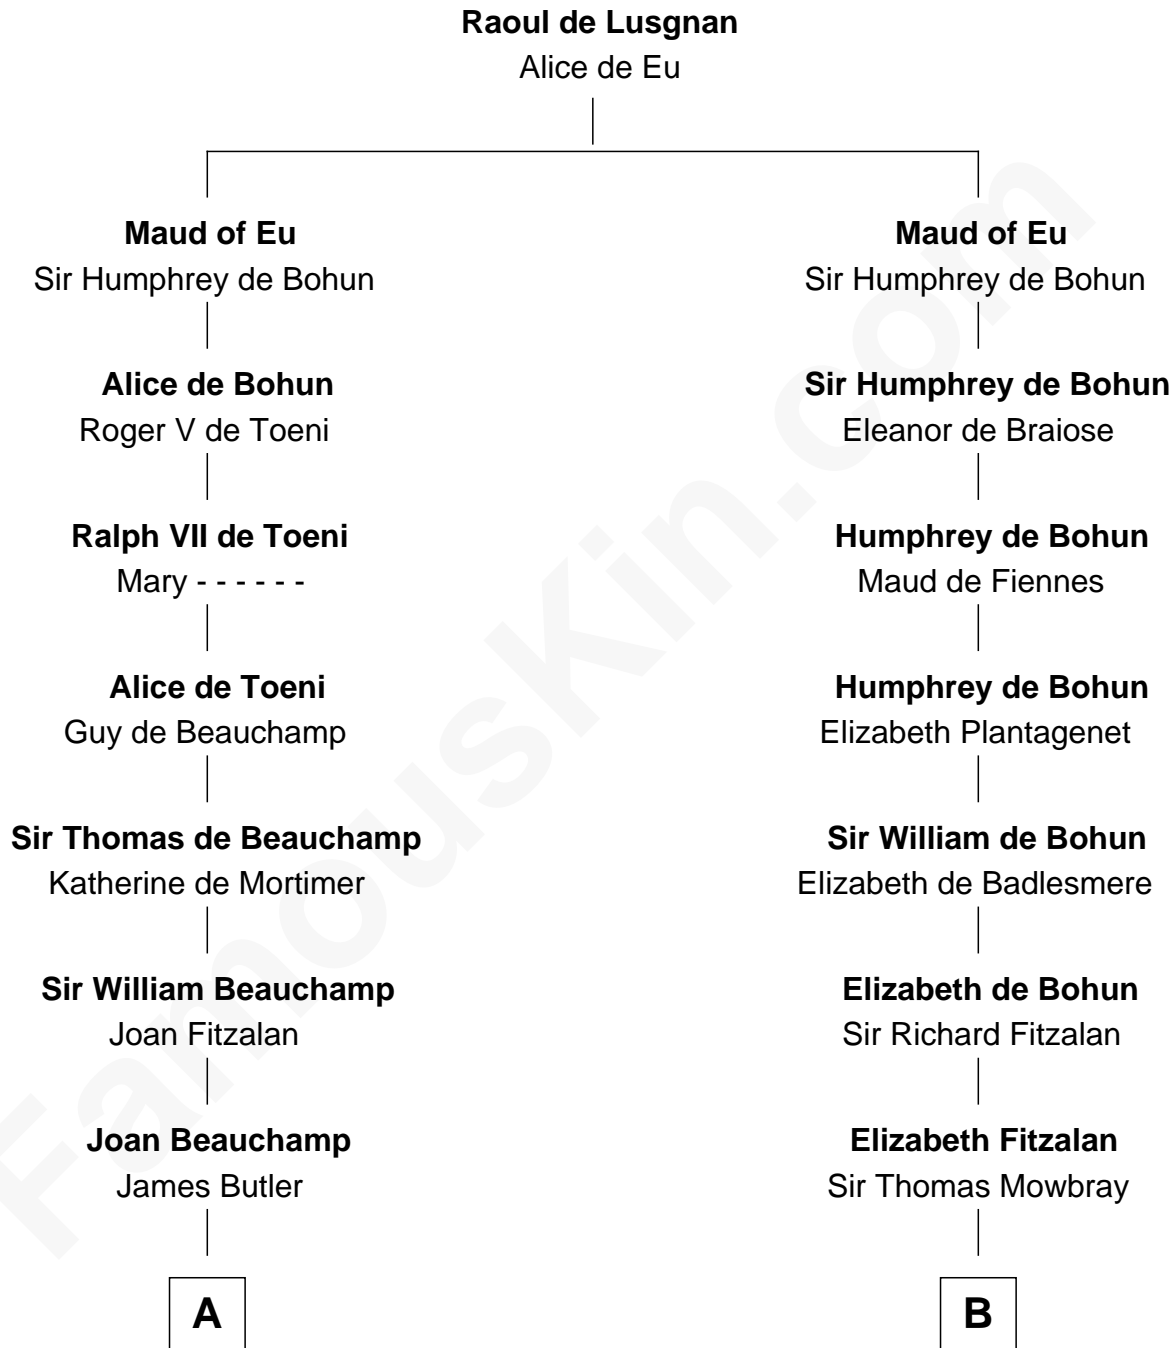

FamousKin.com

Relationship Chart of

Grover Cleveland

22nd and 24th U.S. President

19th cousin 2 times removed of

Samuel Prescott

Completed Paul Revere's Midnight Ride

C

James Hyde
Sarah Marshall

Abiah Hyde
Aaron Cleveland

William Cleveland
Margaret Falley

Rev. Richard Falley Cleveland
Ann Neal

Grover Cleveland
22nd and 24th U.S. President

D

Dr. Jonathan Prescott
Rebecca Bulkeley

Dr. Abel Prescott
Abigail Brigham

Samuel Prescott
Completed Paul Revere's Ride

FamousKin.com