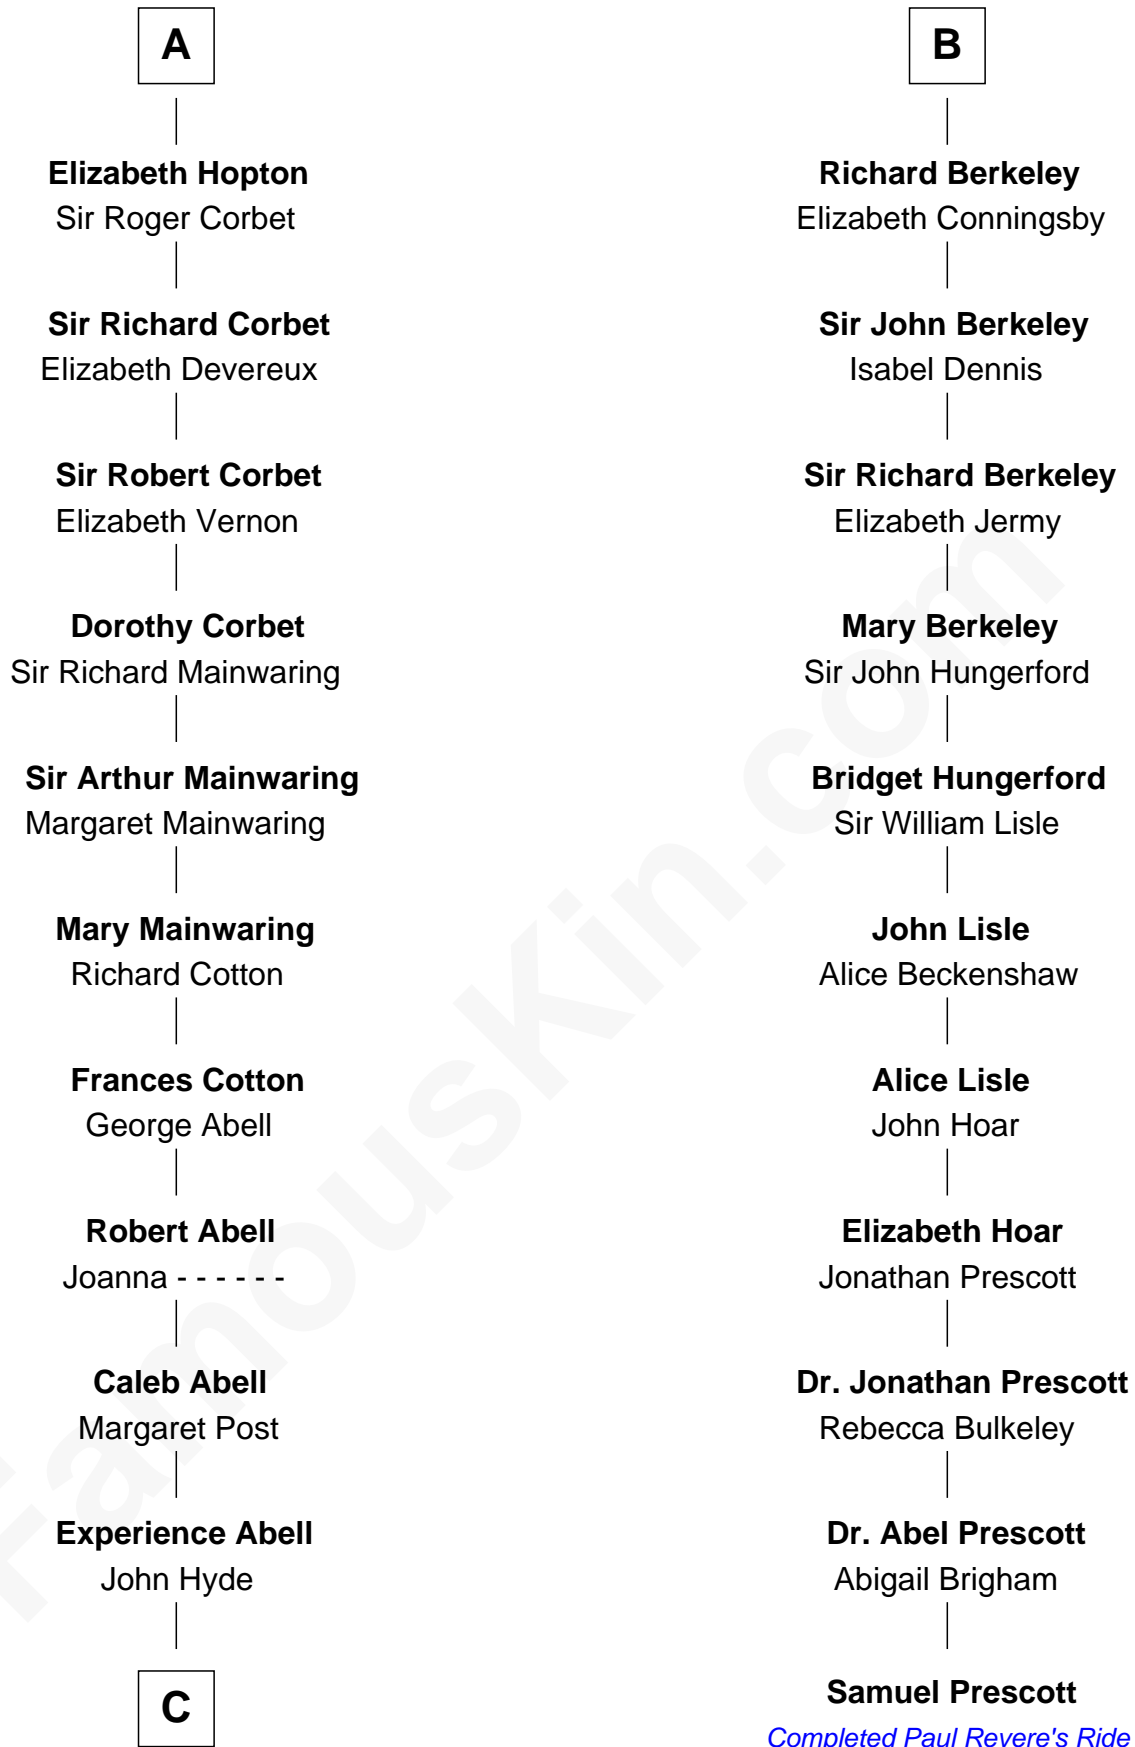

## Relationship Chart of

### Grover Cleveland

22nd and 24th U.S. President

17th cousin 4 times removed of

### Samuel Prescott

Completed Paul Revere's Midnight Ride

**John de Botetourte**

Maud FitzThomas

**C**

James Hyde  
Sarah Marshall

Abiah Hyde  
Aaron Cleveland

William Cleveland  
Margaret Falley

Rev. Richard Falley Cleveland  
Ann Neal

Grover Cleveland  
*22nd and 24th U.S. President*

FamousKin.com