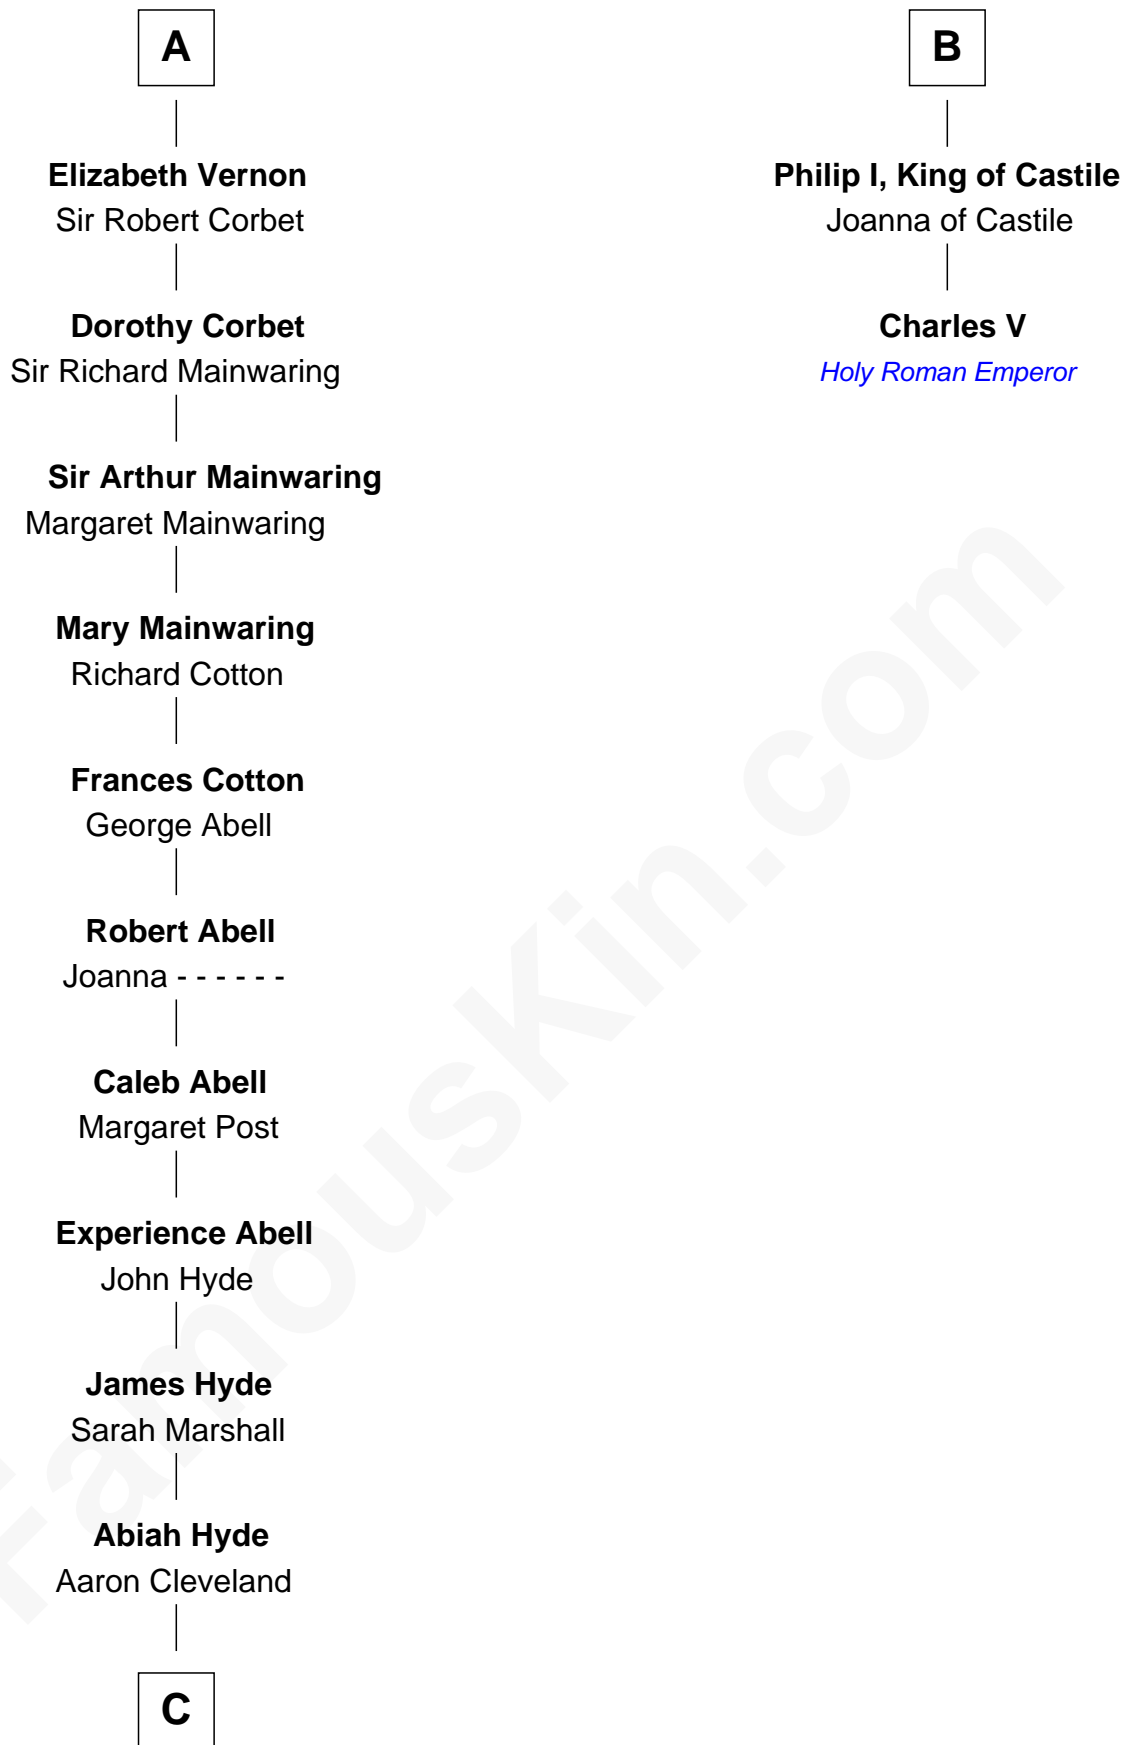

FamousKin.com

Relationship Chart of

Grover Cleveland

22nd and 24th U.S. President

8th cousin 11 times removed of

Charles V

Holy Roman Emperor

FamousKin.com