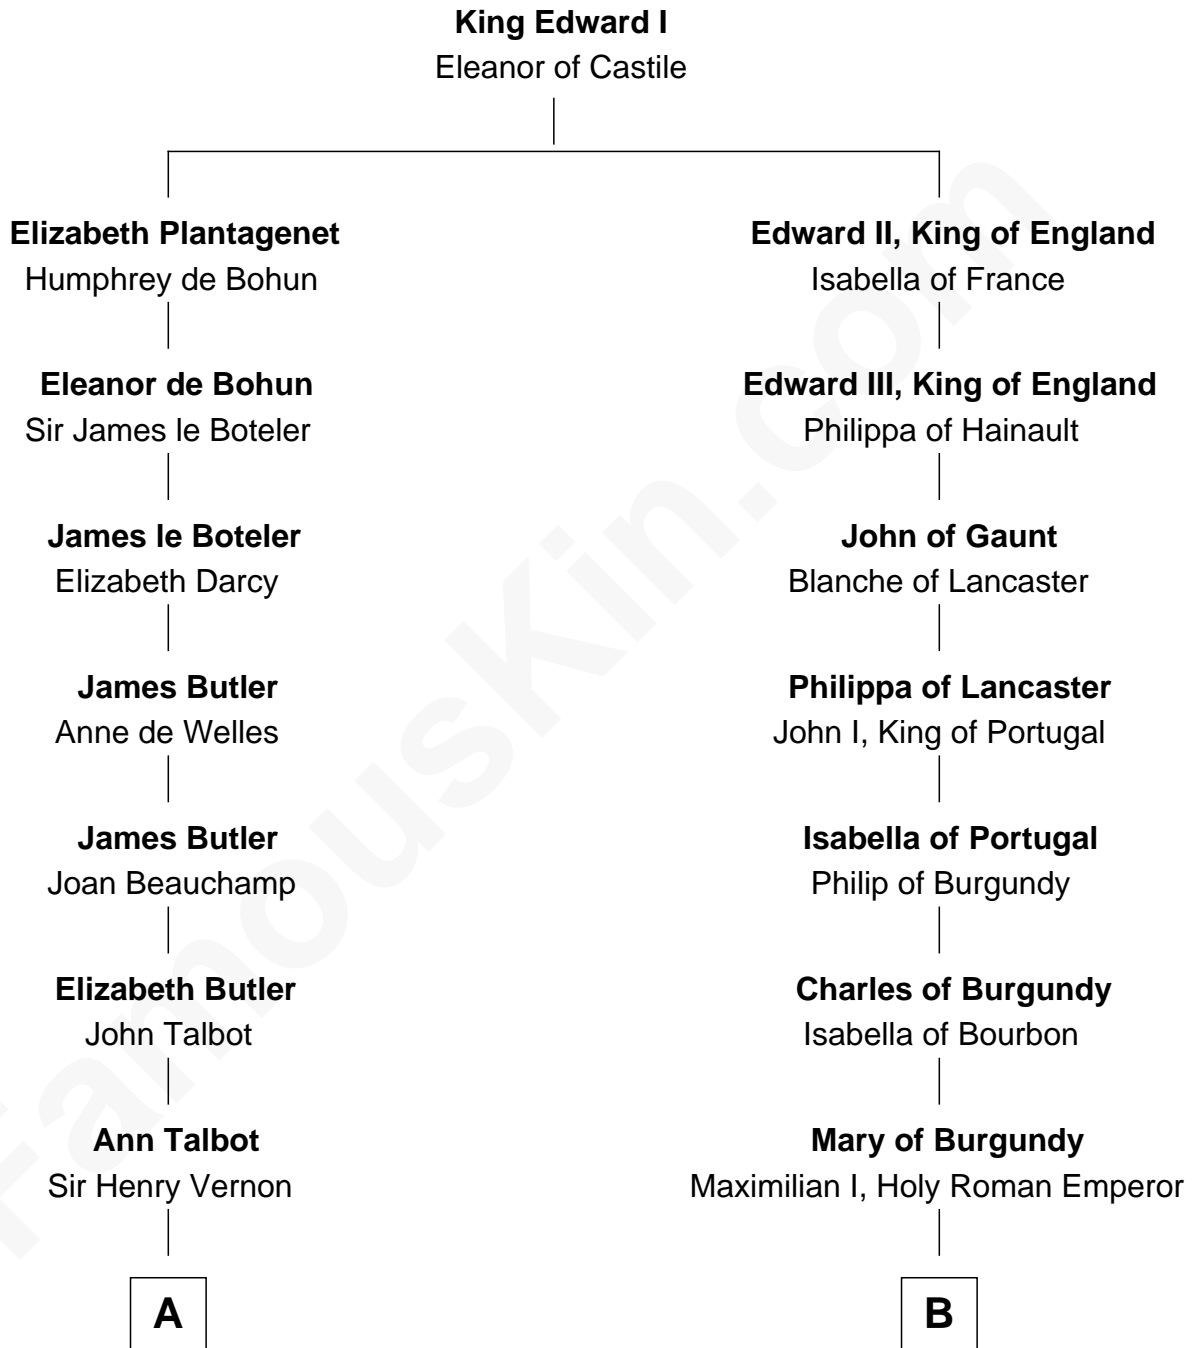

FamousKin.com

Relationship Chart of

Grover Cleveland

22nd and 24th U.S. President

8th cousin 11 times removed of

Charles V

Holy Roman Emperor

FamousKin.com