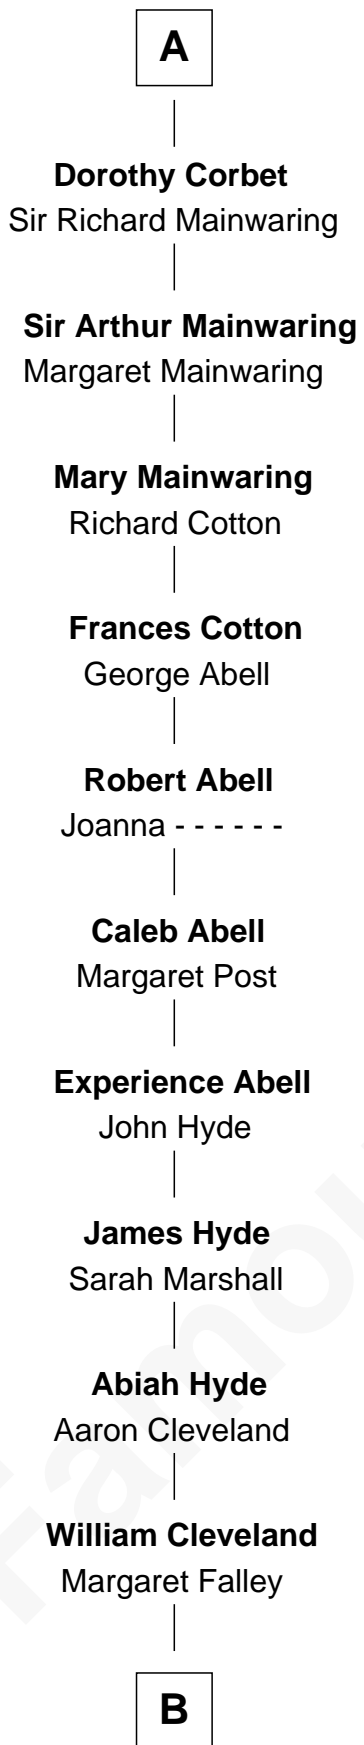

FamousKin.com

Relationship Chart of

Grover Cleveland

22nd and 24th U.S. President

7th cousin 11 times removed of

Charles V

Holy Roman Emperor

B

Rev. Richard Falley Cleveland

Ann Neal

Grover Cleveland

22nd and 24th U.S. President

FamousKin.com