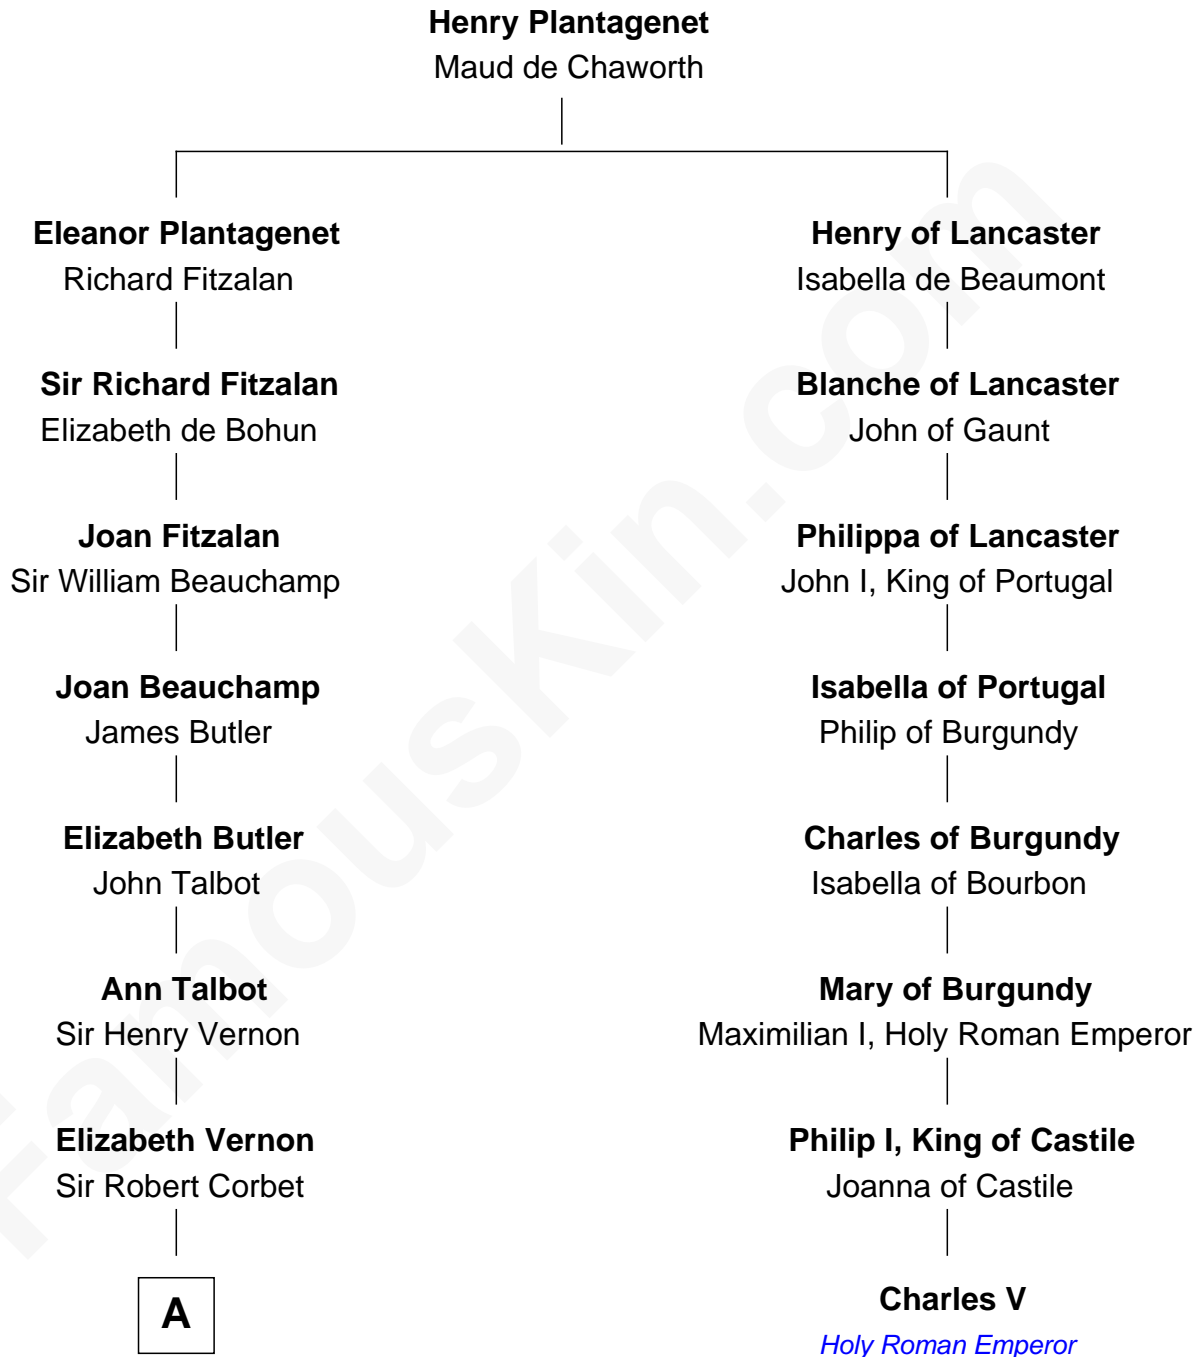

FamousKin.com

Relationship Chart of

Grover Cleveland

22nd and 24th U.S. President

7th cousin 11 times removed of

Charles V

Holy Roman Emperor

B

Rev. Richard Falley Cleveland

Ann Neal

Grover Cleveland

22nd and 24th U.S. President

FamousKin.com