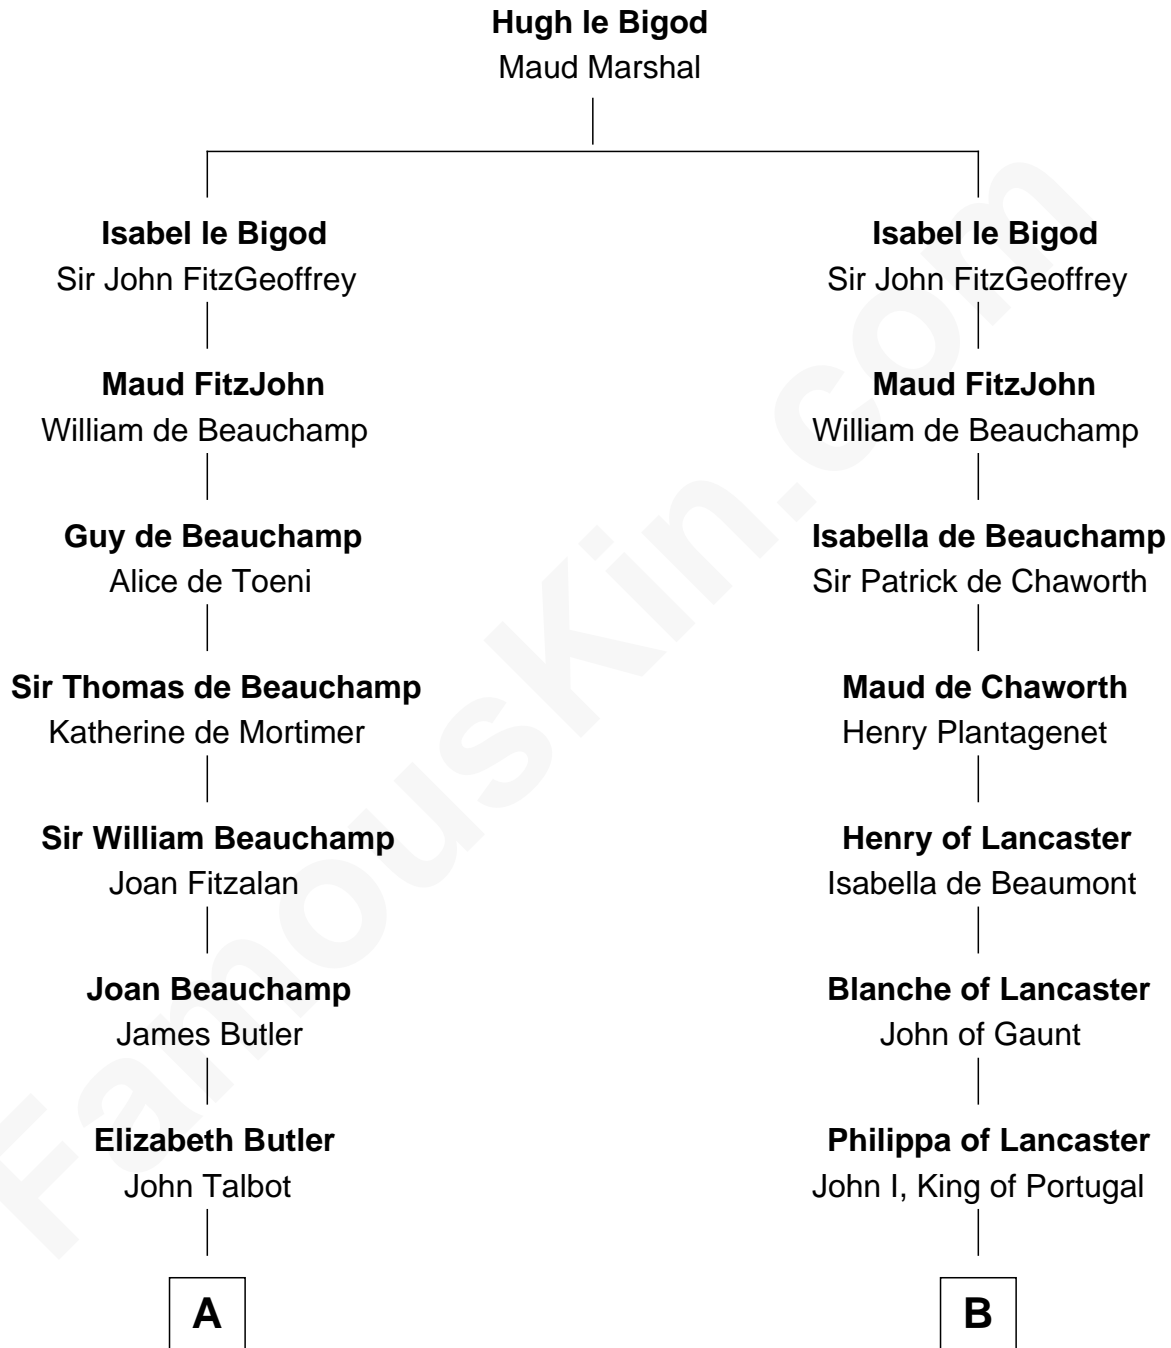

FamousKin.com

Relationship Chart of

Grover Cleveland

22nd and 24th U.S. President

11th cousin 9 times removed of

Charles V

Holy Roman Emperor

C

—
Abiah Hyde
Aaron Cleveland

—
William Cleveland
Margaret Falley

—
Rev. Richard Falley Cleveland
Ann Neal

—
Grover Cleveland
22nd and 24th U.S. President

FamousKin.com