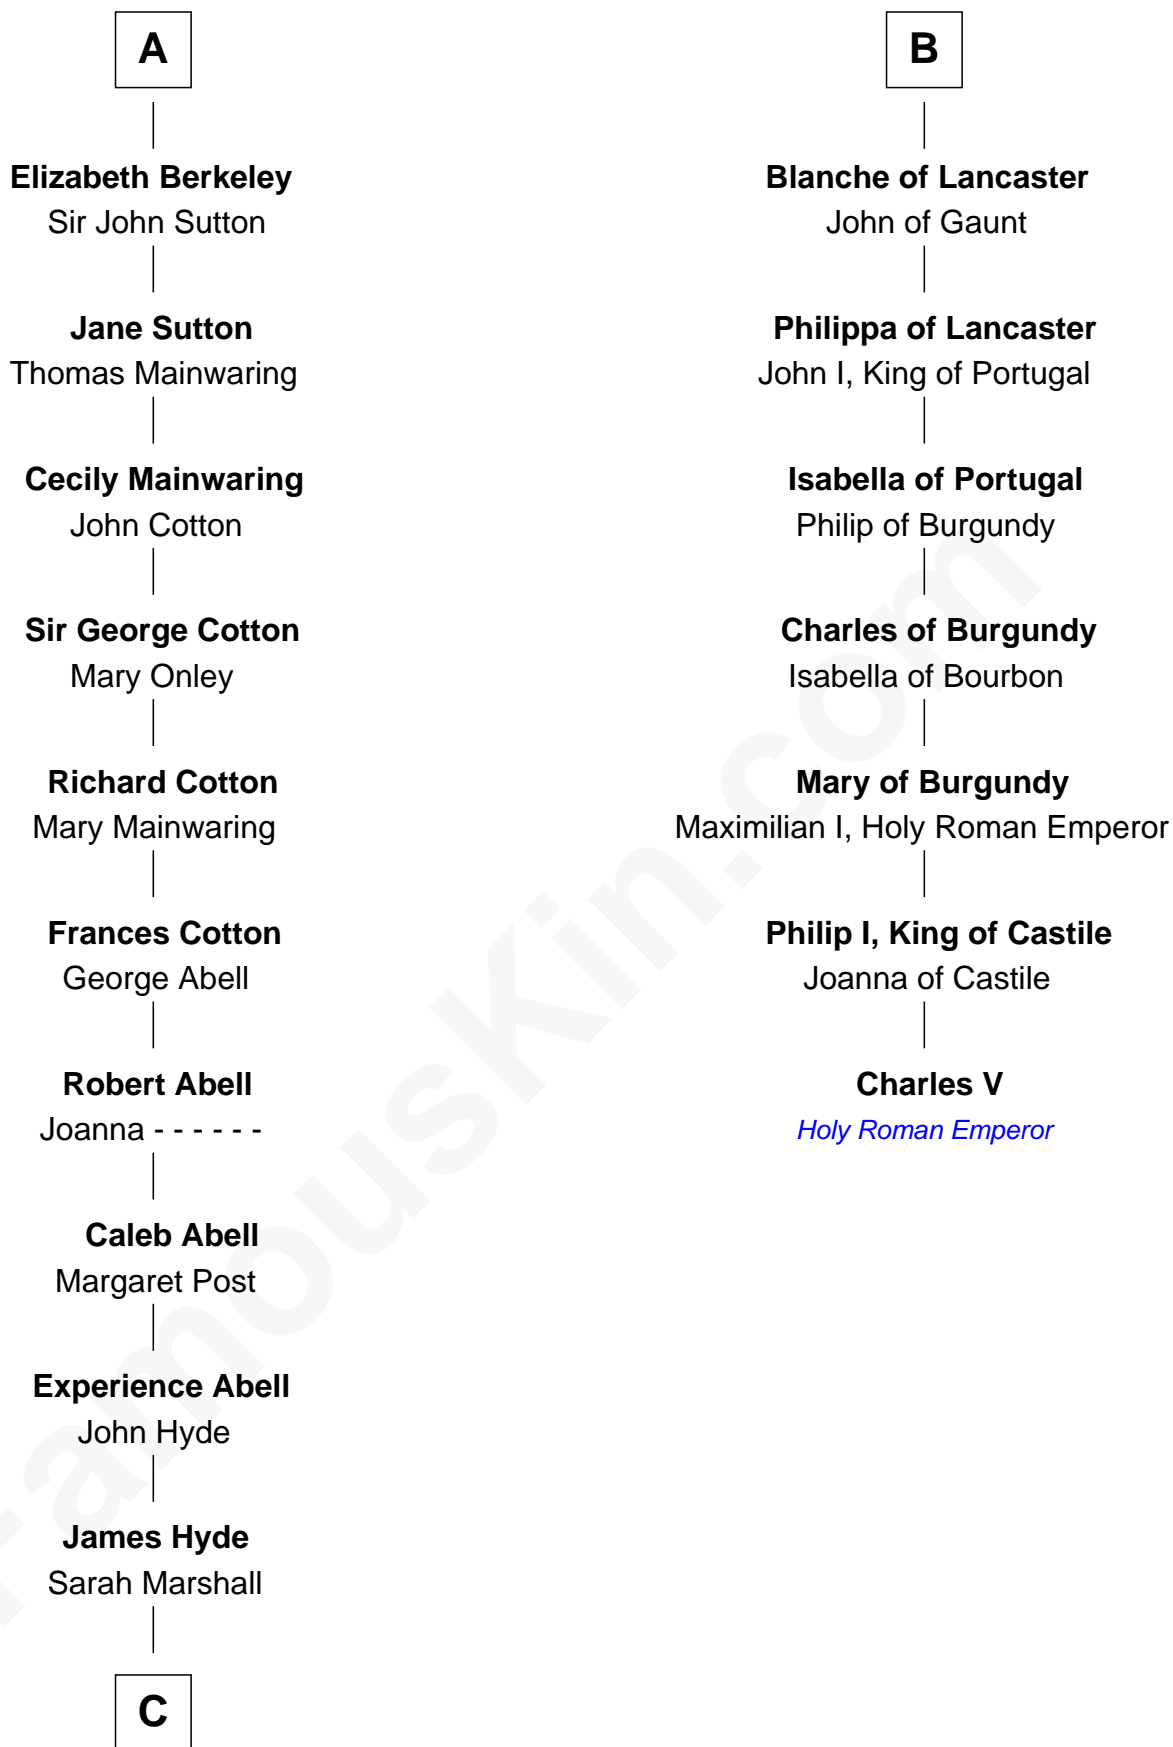

FamousKin.com

Relationship Chart of

Grover Cleveland

22nd and 24th U.S. President

13th cousin 7 times removed of

Charles V

Holy Roman Emperor

Richard de Clare
Aoife MacMurrough

22nd and 24th U.S. President

FamousKin.com