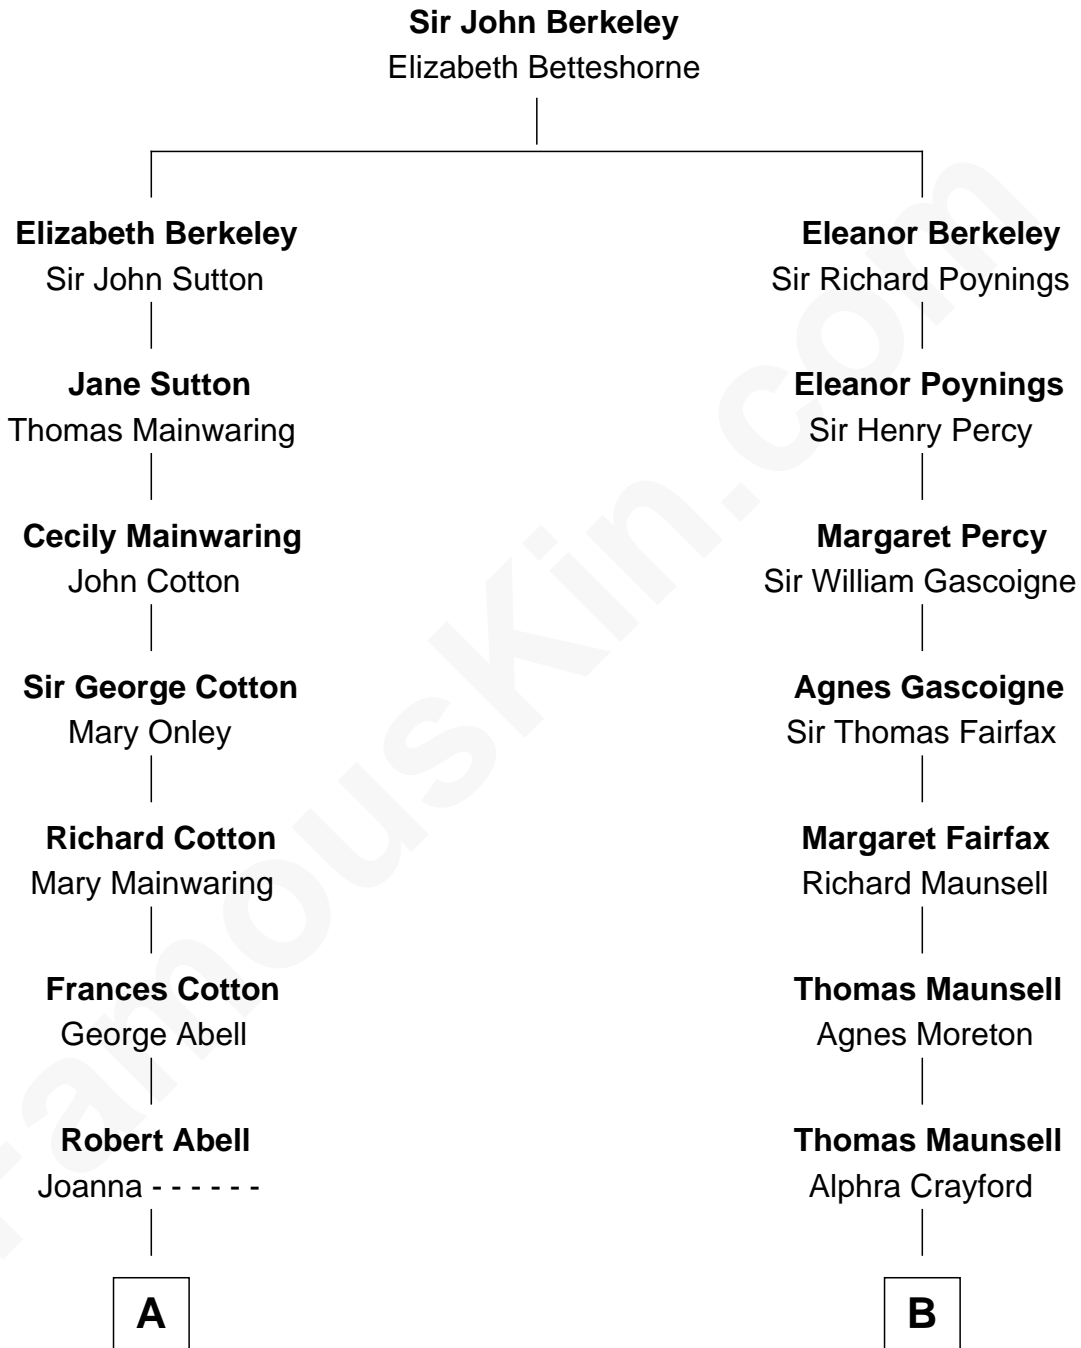

FamousKin.com

Relationship Chart of

Grover Cleveland

22nd and 24th U.S. President

13th cousin 5 times removed of

Phoebe Waller-Bridge

Theatre, TV and Movie Actress

C