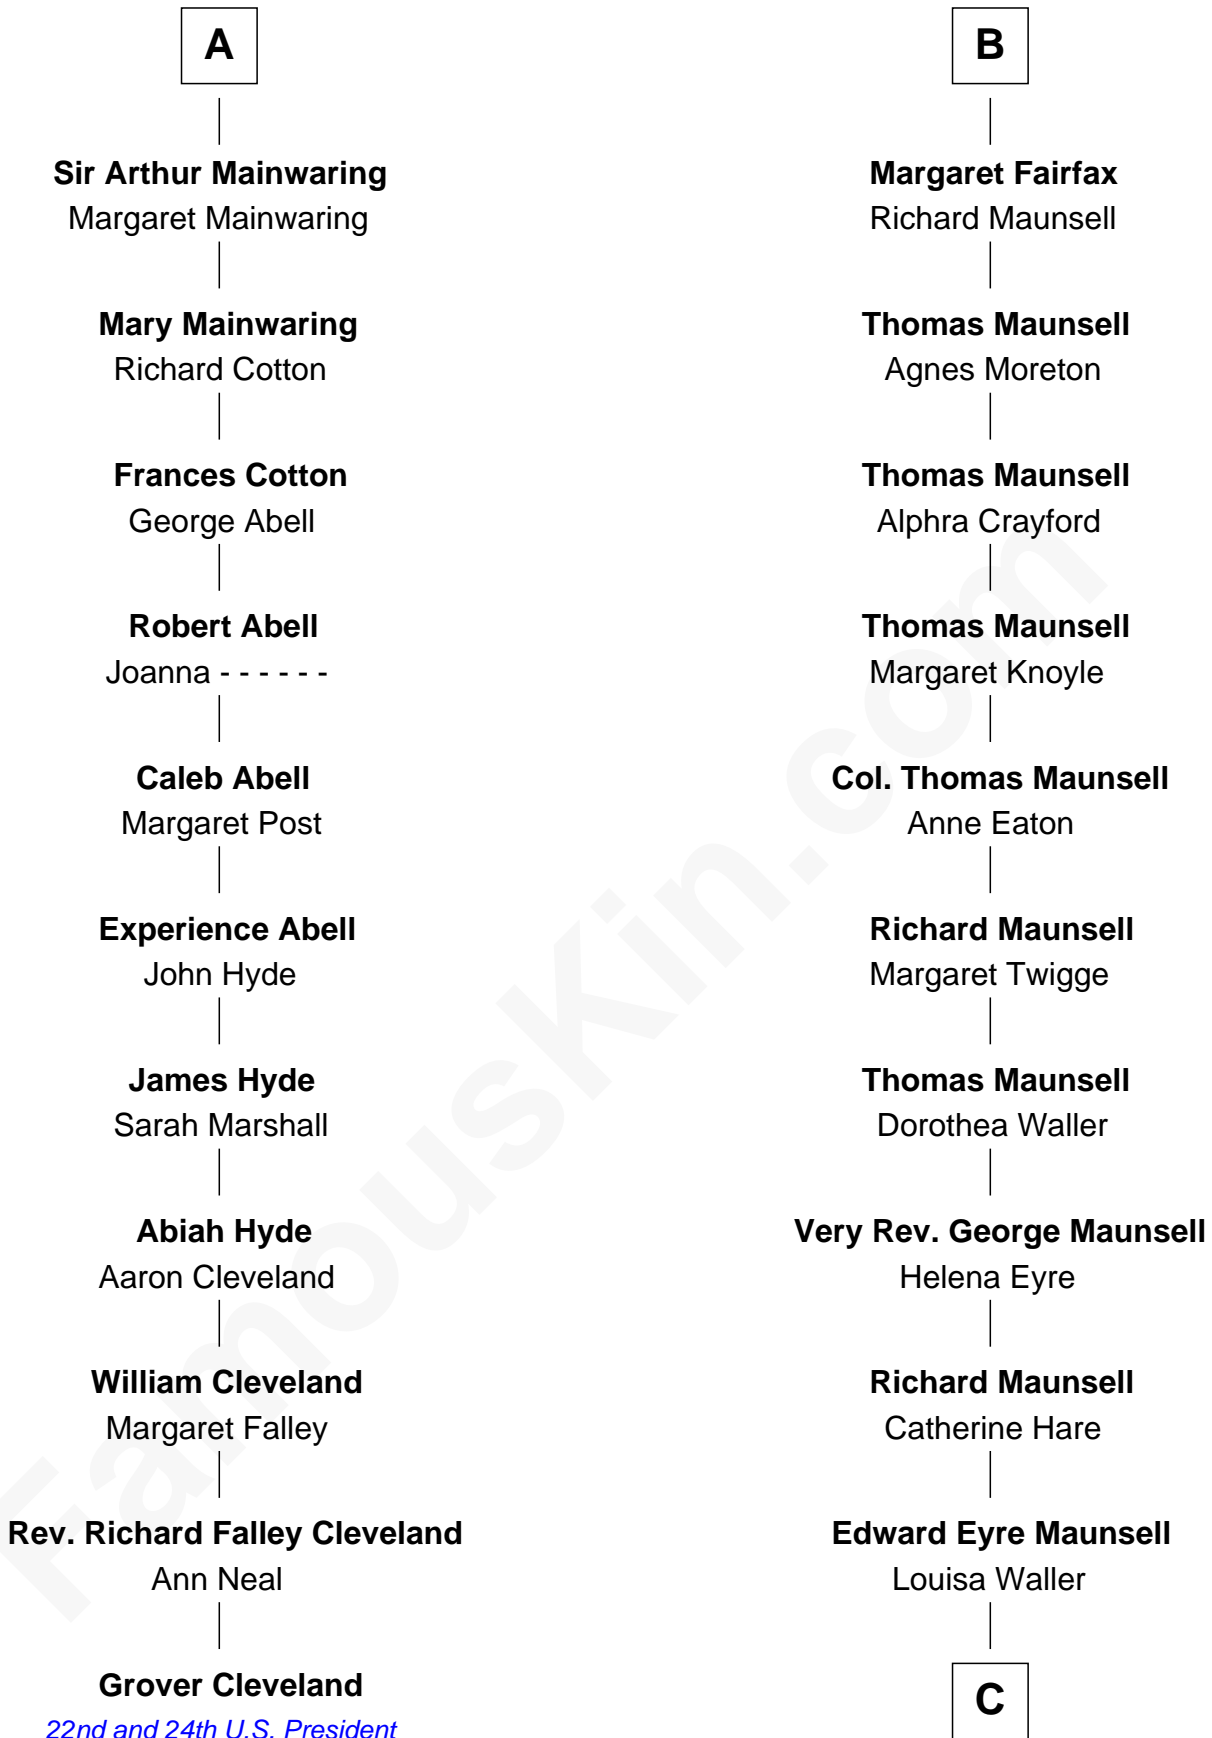

FamousKin.com

Relationship Chart of

Grover Cleveland

22nd and 24th U.S. President

17th cousin 4 times removed of

Phoebe Waller-Bridge

Theatre, TV and Movie Actress

C