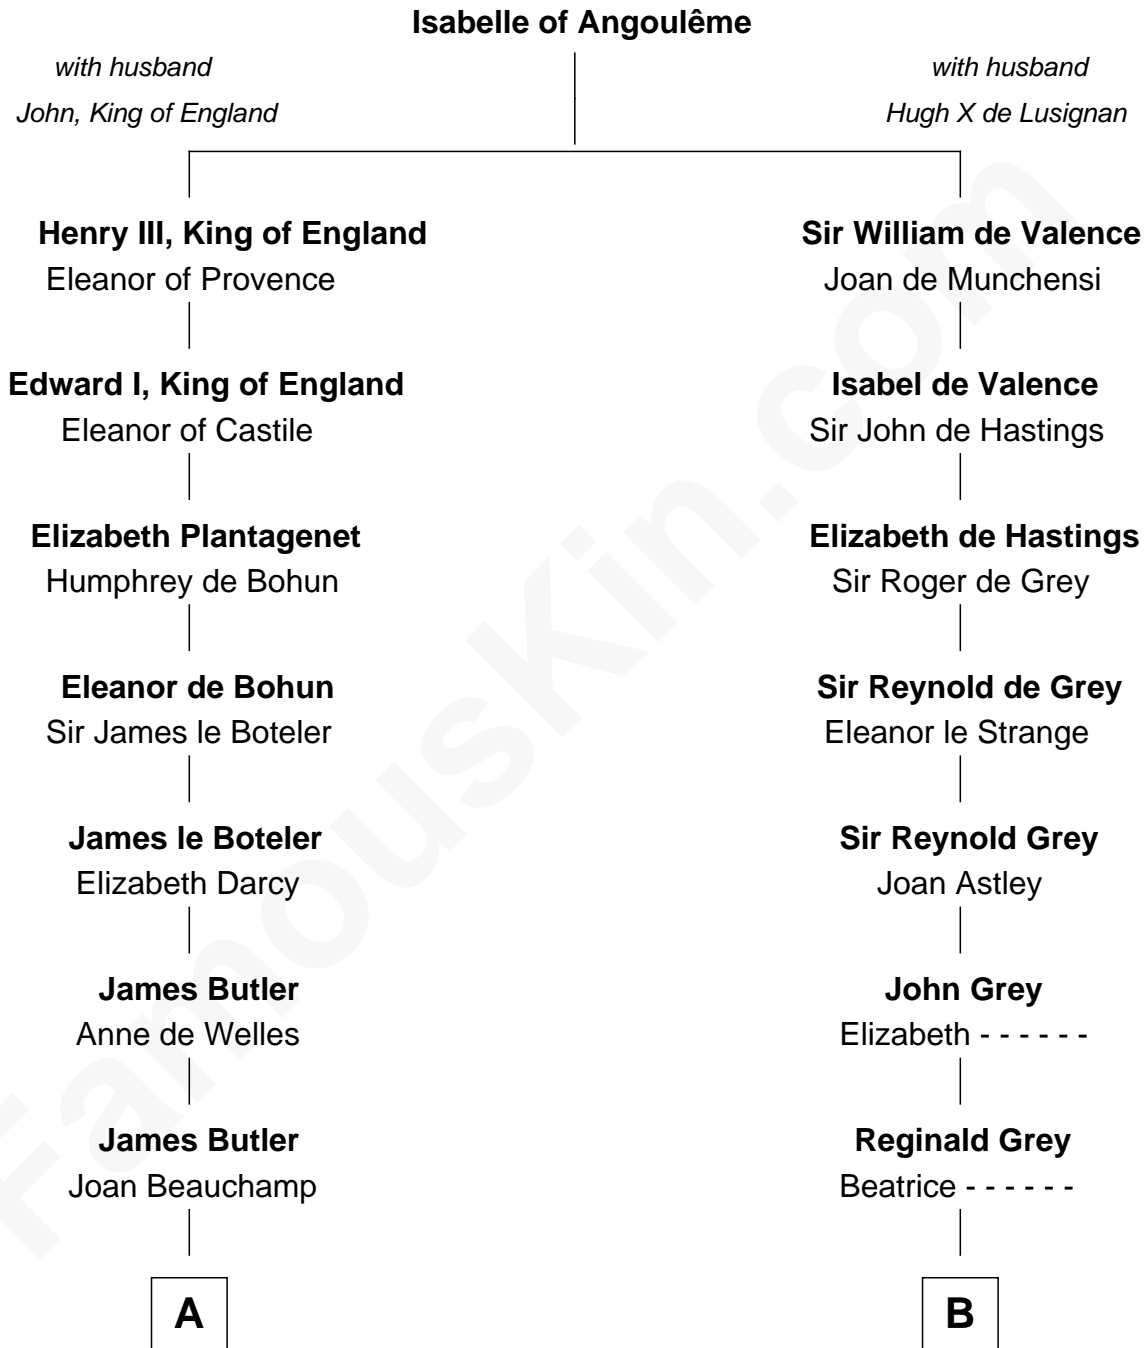

FamousKin.com

Relationship Chart of

Grover Cleveland

22nd and 24th U.S. President

19th cousin 2 times removed of

J.P. Morgan

American Banker and Art Collector

C

James Hyde
Sarah Marshall

Abiah Hyde
Aaron Cleveland

William Cleveland
Margaret Falley

Rev. Richard Falley Cleveland
Ann Neal

Grover Cleveland
22nd and 24th U.S. President

D

Mary Sheldon Lord
John Pierpont

Juliet Pierpont
Junius Spencer Morgan