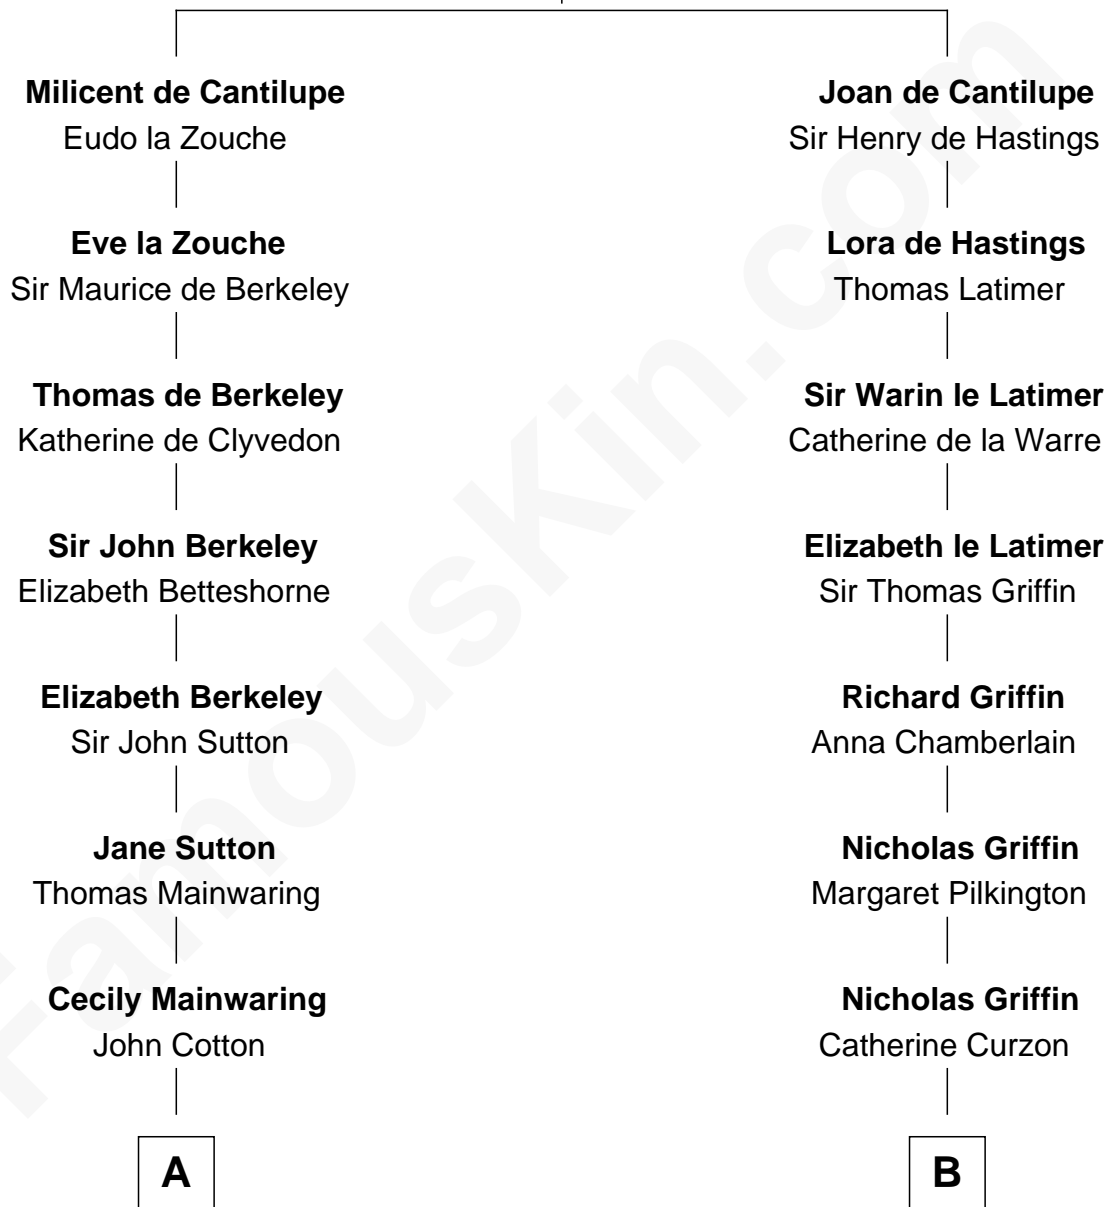

## Relationship Chart of

### Grover Cleveland

22nd and 24th U.S. President

17th cousin 2 times removed of

**J.P. Morgan**

American Banker and Art Collector

**Sir William de Cantilupe**

Eve de Braiose

**C**

—  
**Mary Sheldon Lord**

John Pierpont

—  
**Juliet Pierpont**

Junius Spencer Morgan

—  
**J.P. Morgan**

*American Banker and Art Collector*

FamousKin.com