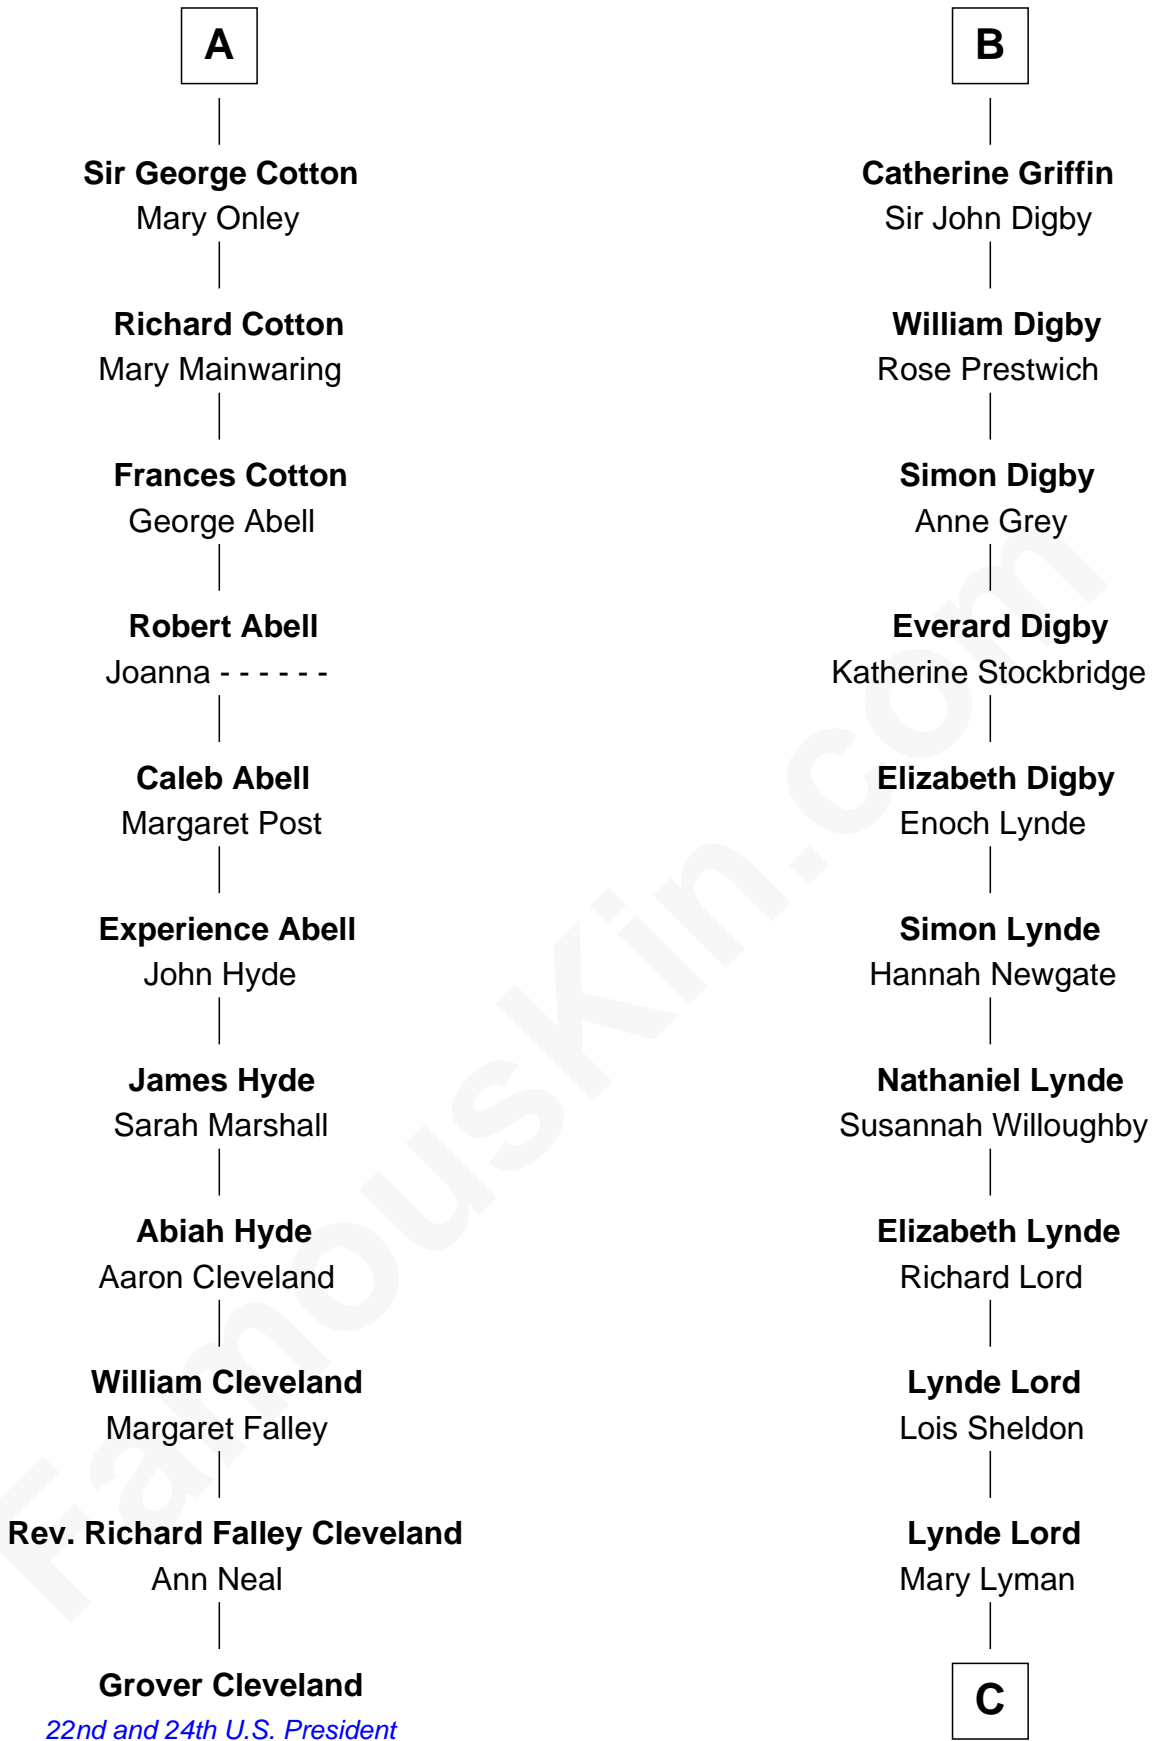

## Relationship Chart of

### Grover Cleveland

22nd and 24th U.S. President

17th cousin 2 times removed of

**J.P. Morgan**

American Banker and Art Collector

**Sir William de Cantilupe**

Eve de Braiose

**C**

—  
**Mary Sheldon Lord**

John Pierpont

—  
**Juliet Pierpont**

Junius Spencer Morgan

—  
**J.P. Morgan**

*American Banker and Art Collector*

FamousKin.com