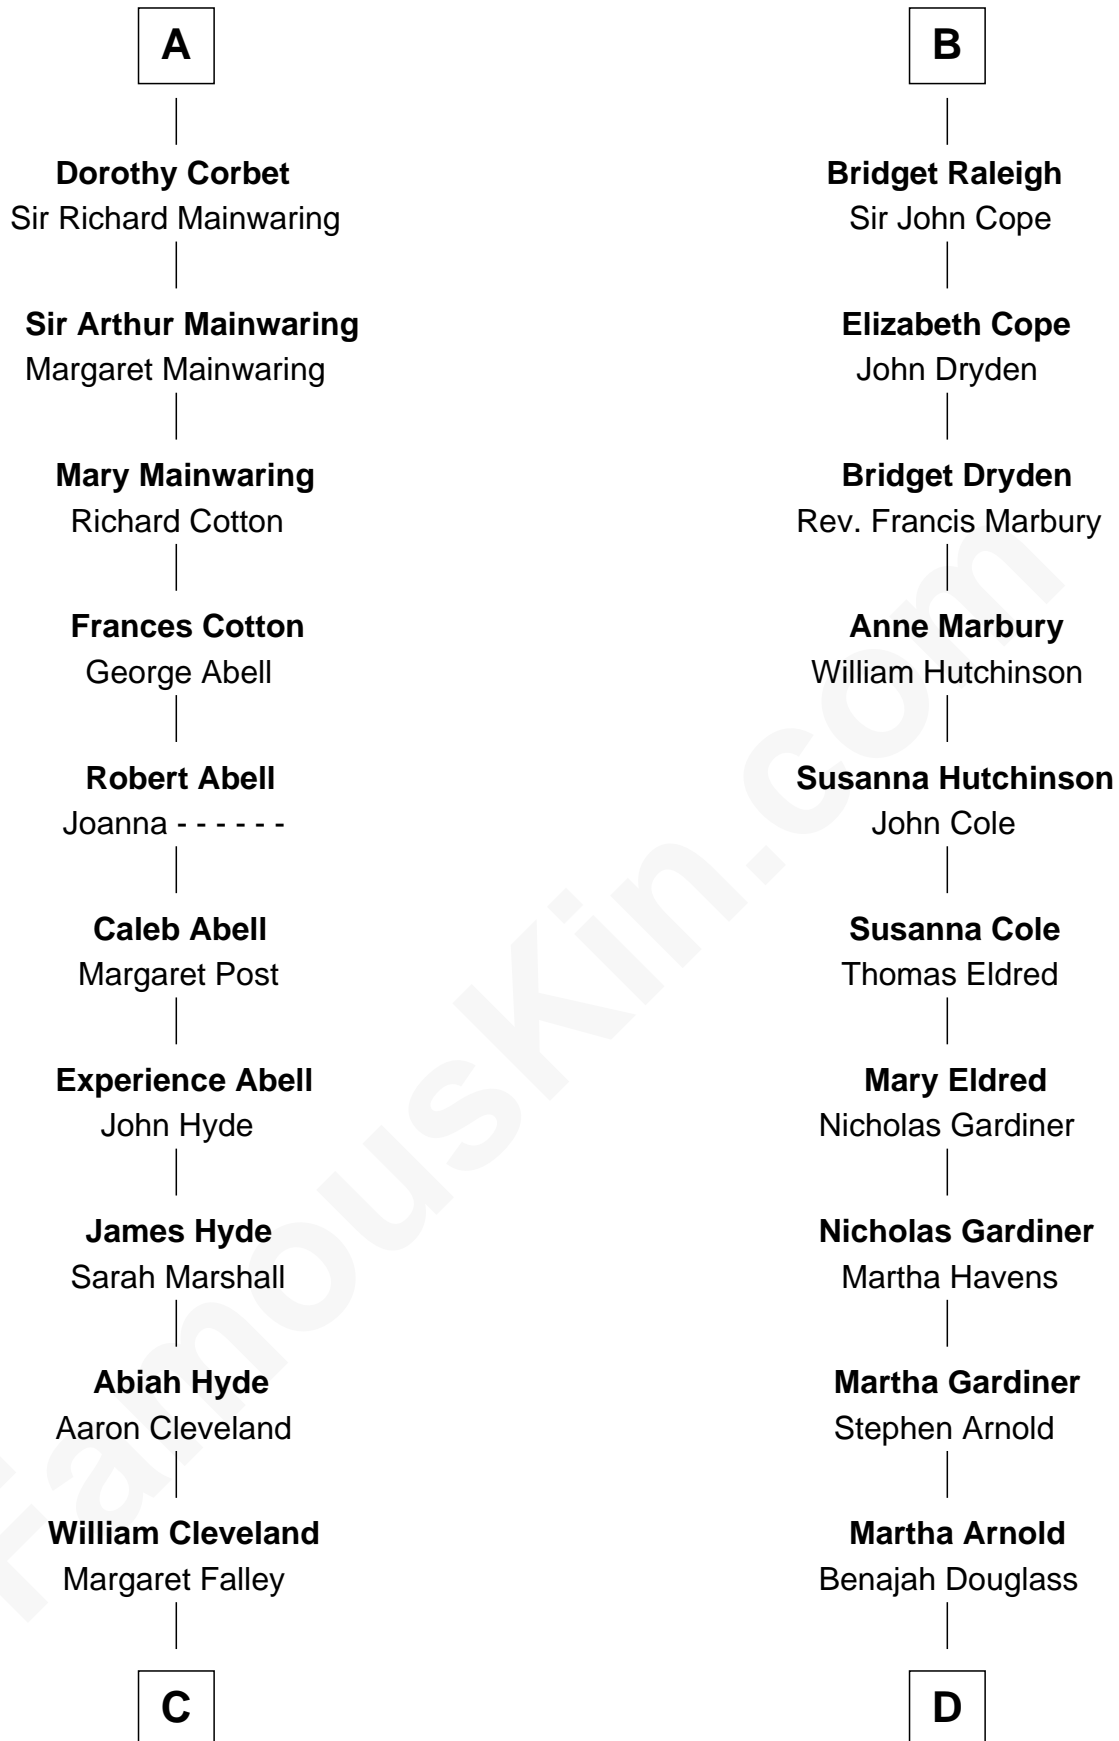

FamousKin.com Relationship Chart of

Grover Cleveland
22nd and 24th U.S. President

18th cousin of

Stephen A. Douglas
Participated in Lincoln-Douglas Debates

Edmund Fitzalan
Alice de Warenne

FamousKin.com