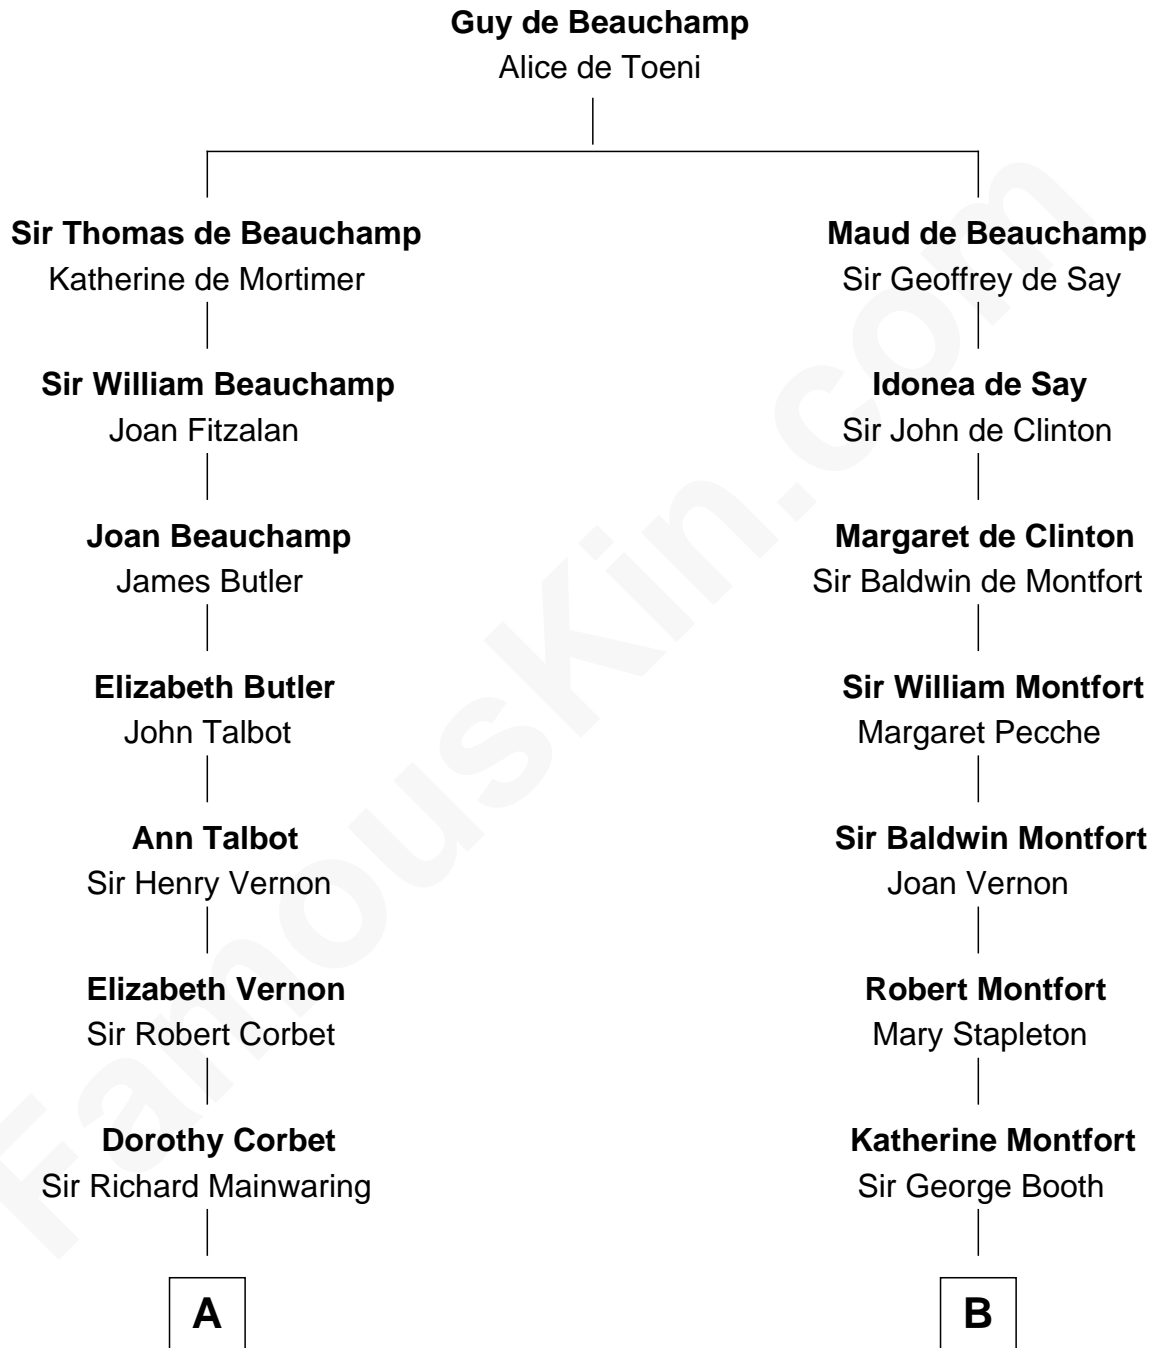

FamousKin.com

Relationship Chart of

Grover Cleveland

22nd and 24th U.S. President

17th cousin 1 time removed of

Stephen A. Douglas

Participated in Lincoln-Douglas Debates

C