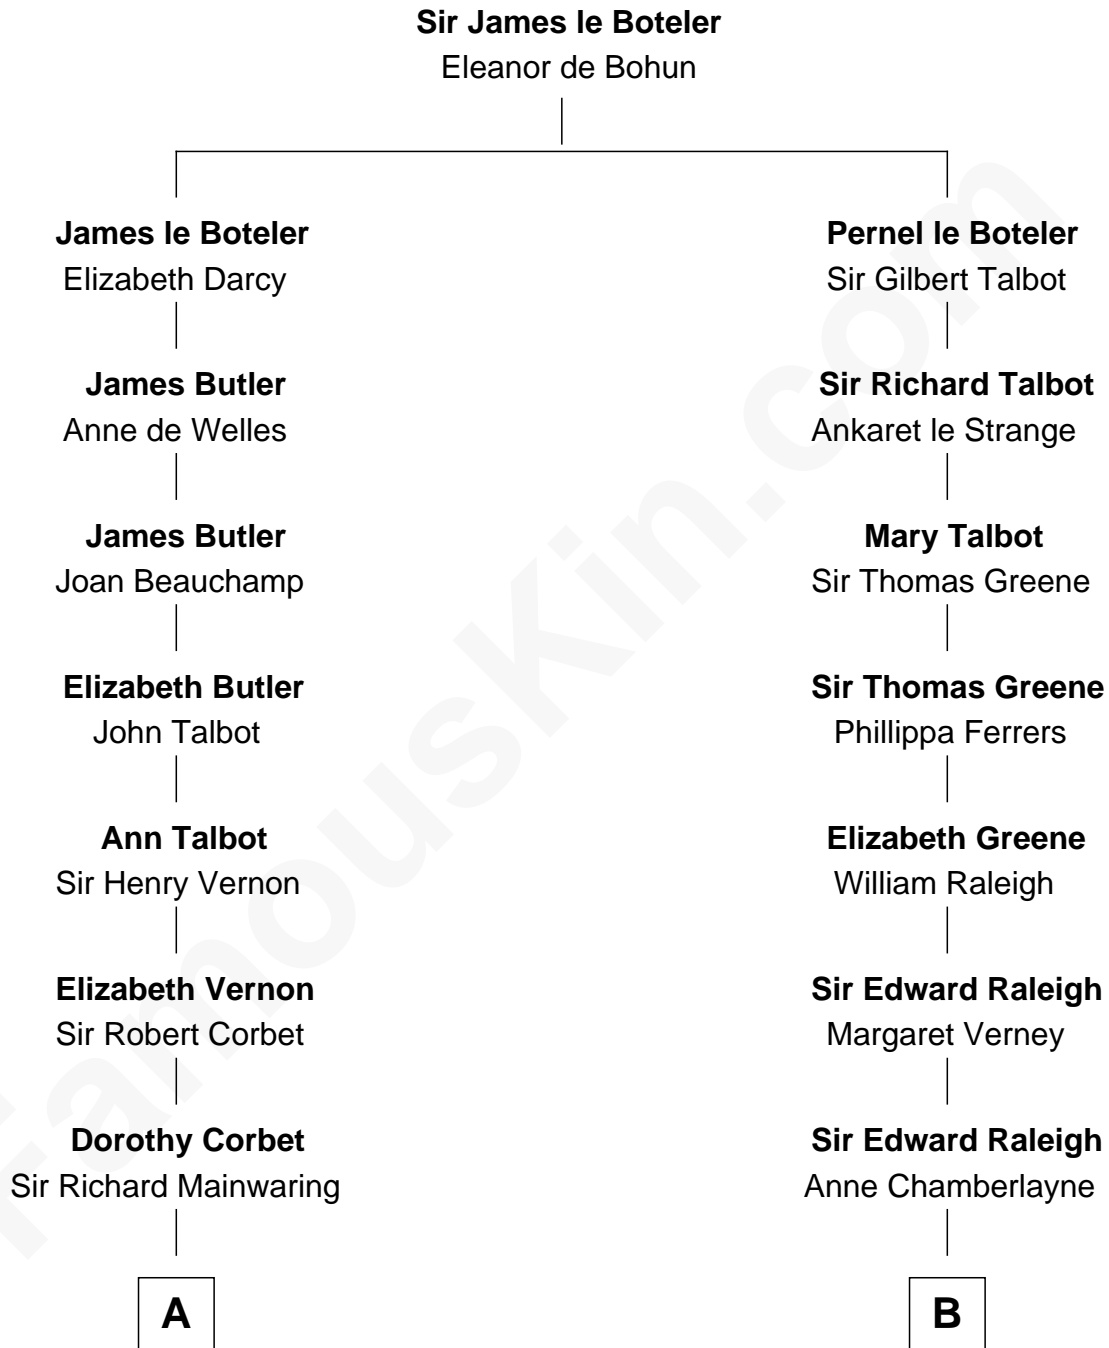

FamousKin.com

Relationship Chart of

Grover Cleveland

22nd and 24th U.S. President

17th cousin 1 time removed of

Stephen A. Douglas

Participated in Lincoln-Douglas Debates

C