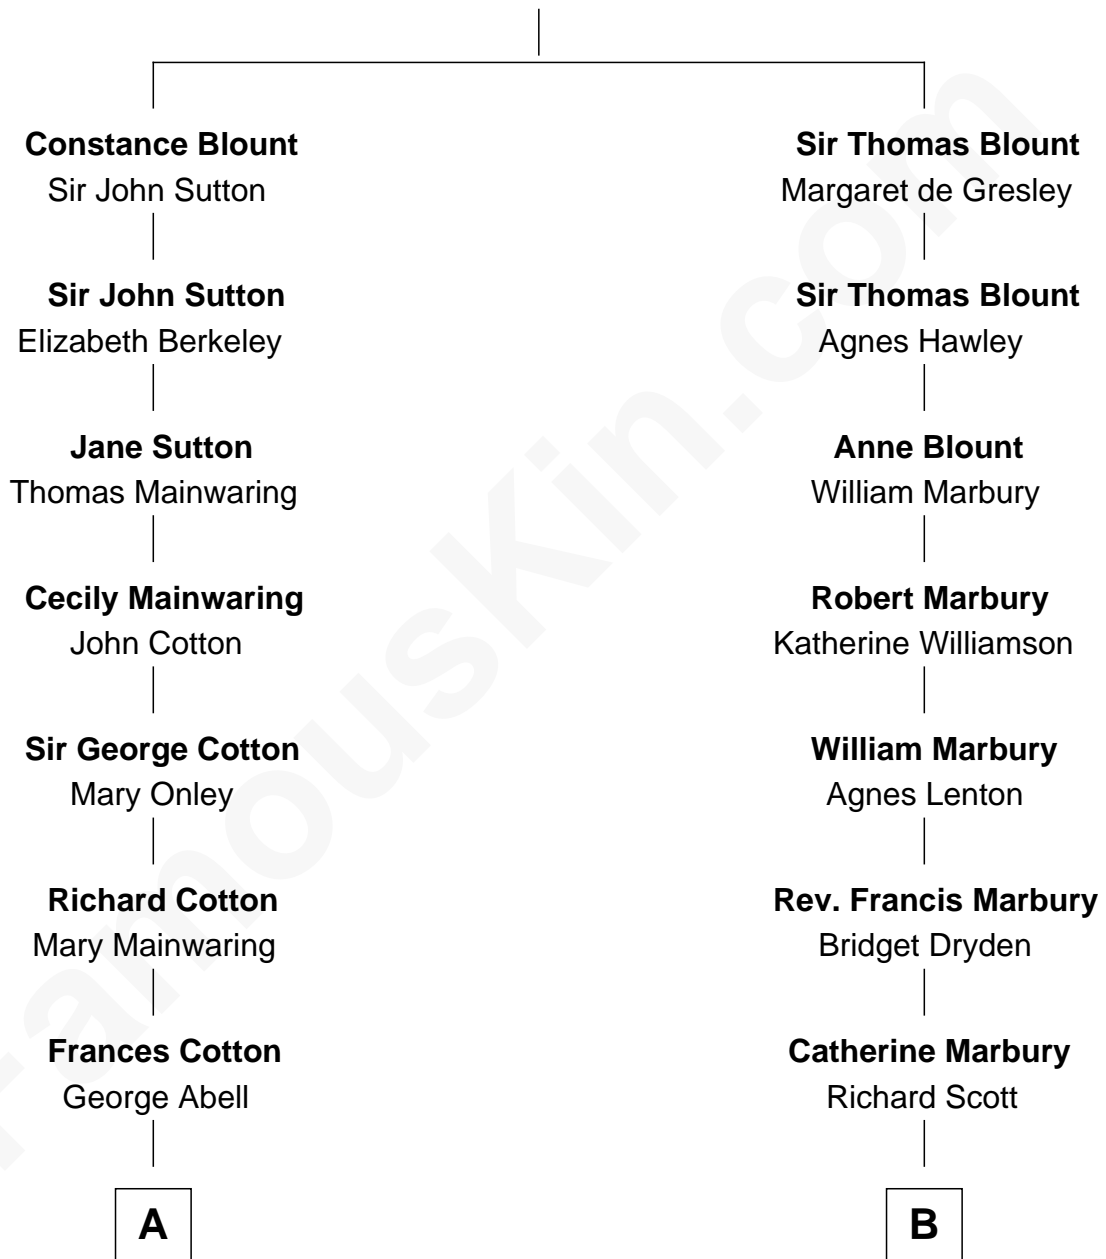

FamousKin.com

Relationship Chart of

Grover Cleveland

22nd and 24th U.S. President

14th cousin 5 times removed of

Britney Spears

Singer, Entertainer

Sir Walter Blount

Sancha de Ayala

C

Emma Jean Forbes

June Austin Spears

James Parnell Spears

Lynne Irene Bridges

Britney Spears

Singer, Entertainer