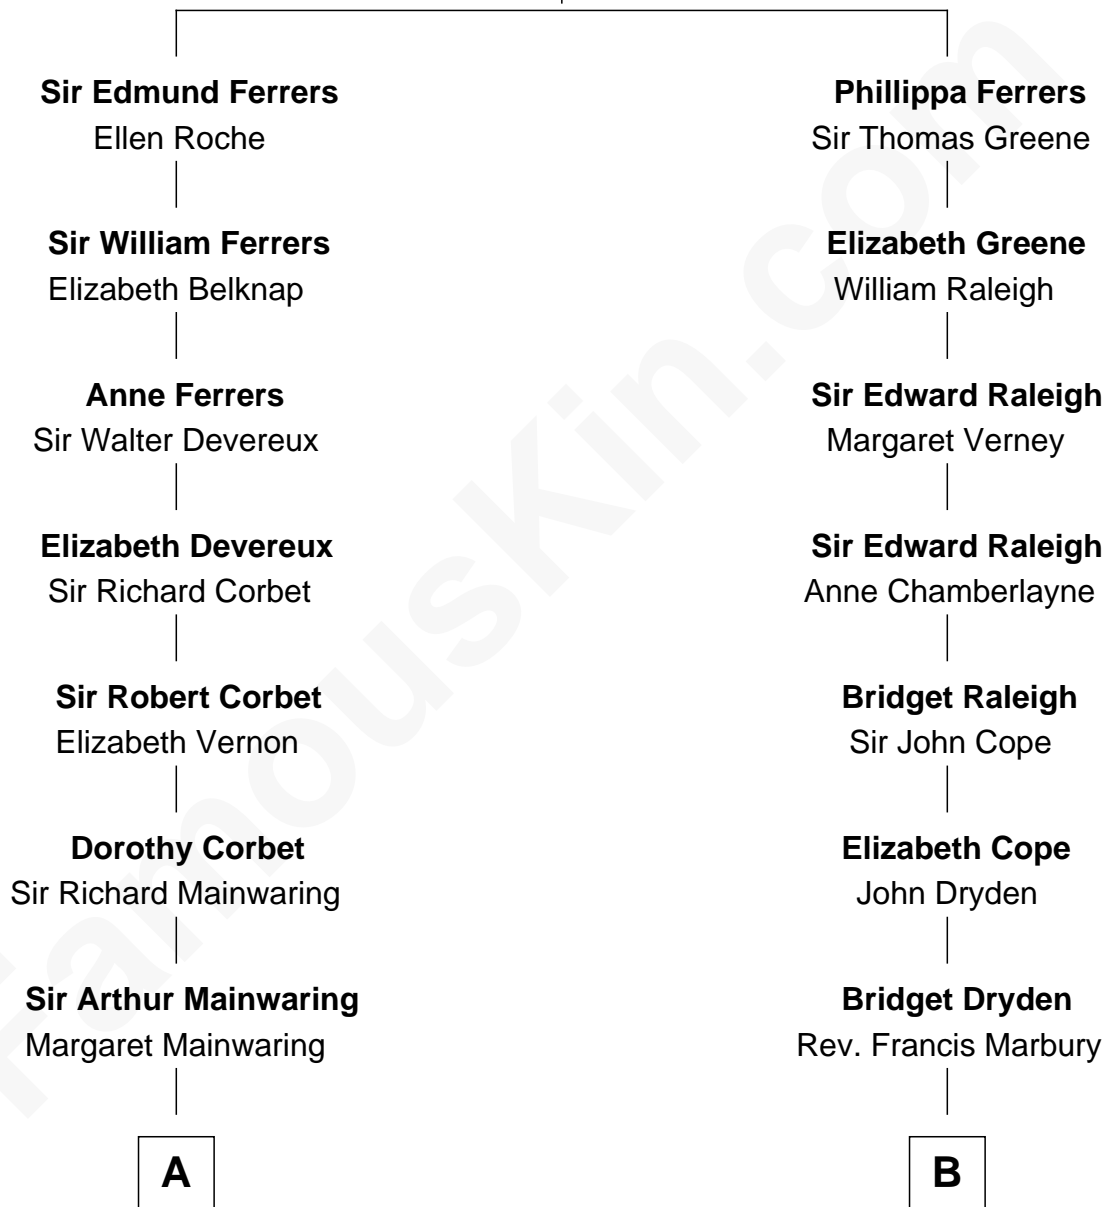

## Relationship Chart of

### Grover Cleveland

22nd and 24th U.S. President

16th cousin 4 times removed of

**Britney Spears**

Singer, Entertainer

**Robert de Ferrers**  
Margaret Despencer

**C**

**William Nelson Forbes**