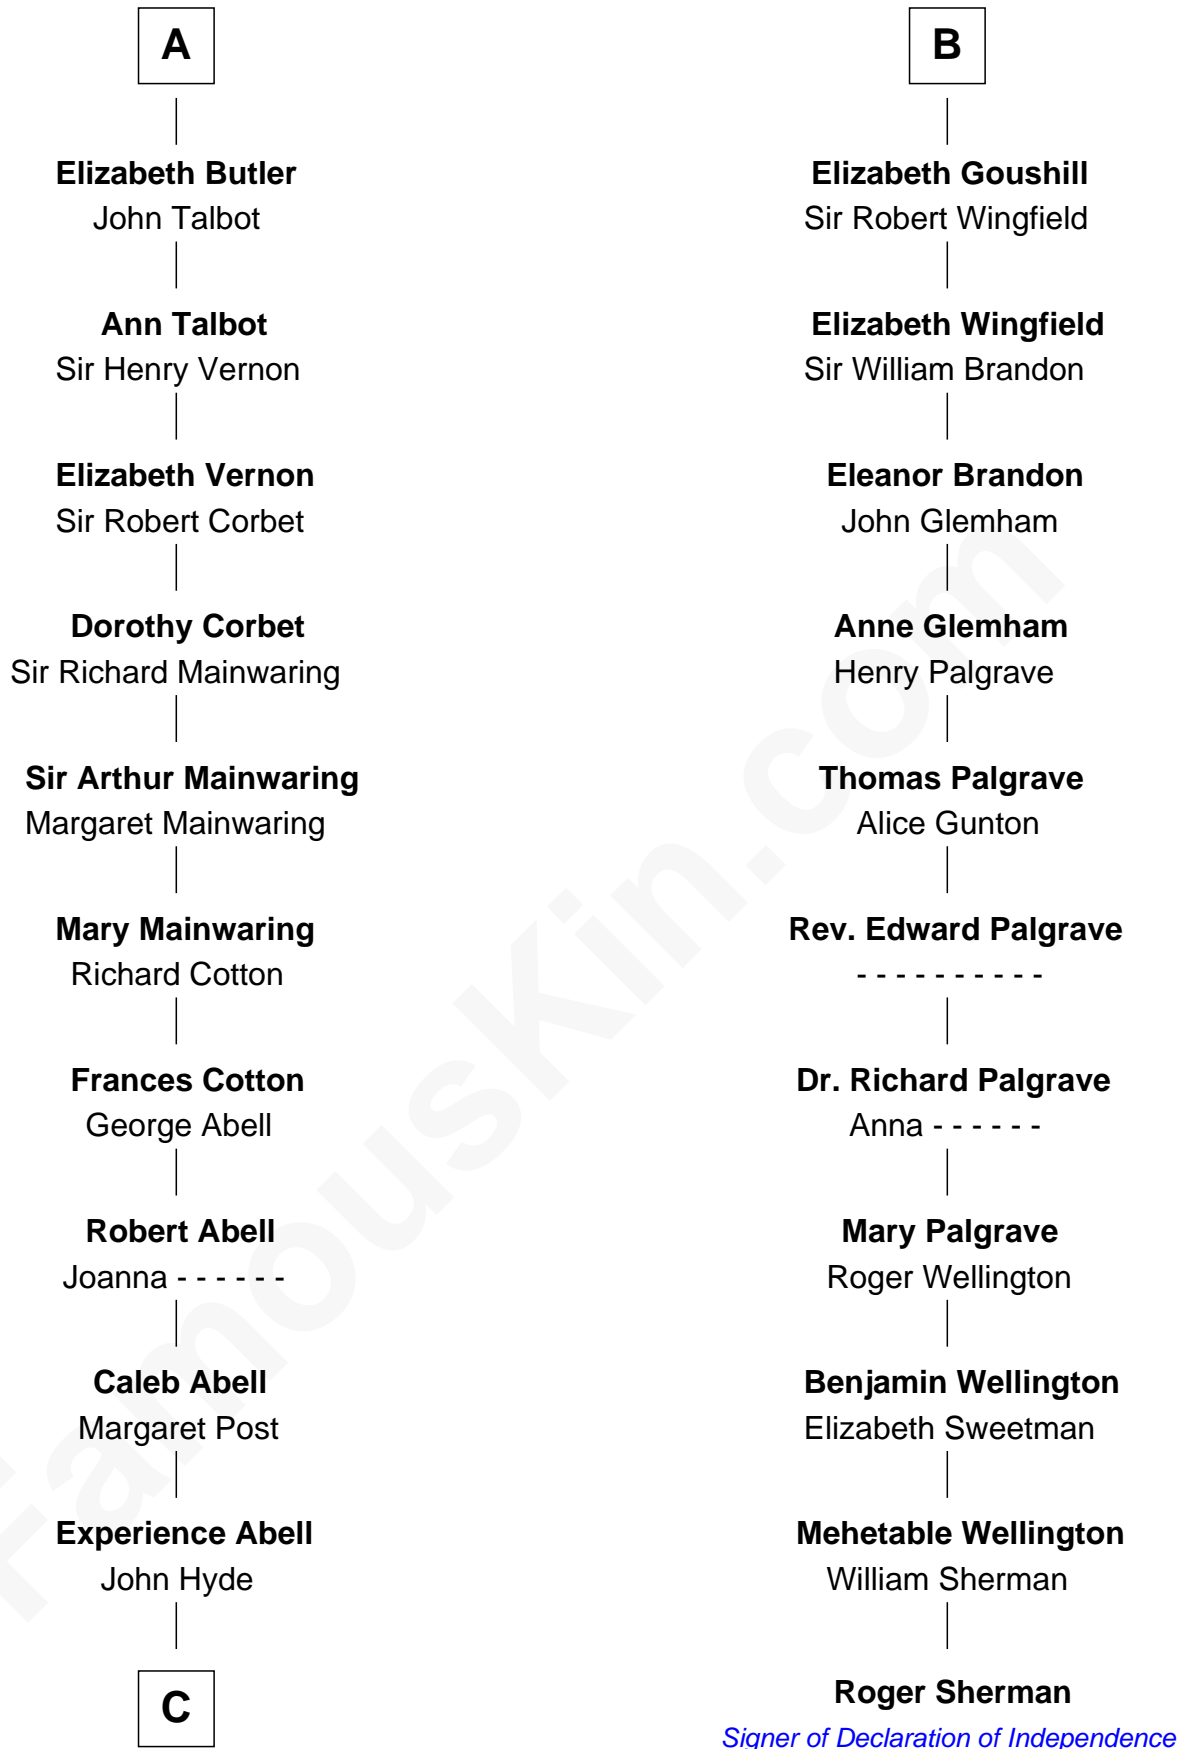

## Relationship Chart of

### Grover Cleveland

22nd and 24th U.S. President

17th cousin 4 times removed of

**Roger Sherman**

Signer of the Declaration of Independence

**C**

James Hyde  
Sarah Marshall

Abiah Hyde  
Aaron Cleveland

William Cleveland  
Margaret Falley

Rev. Richard Falley Cleveland  
Ann Neal

Grover Cleveland  
*22nd and 24th U.S. President*

FamousKin.com