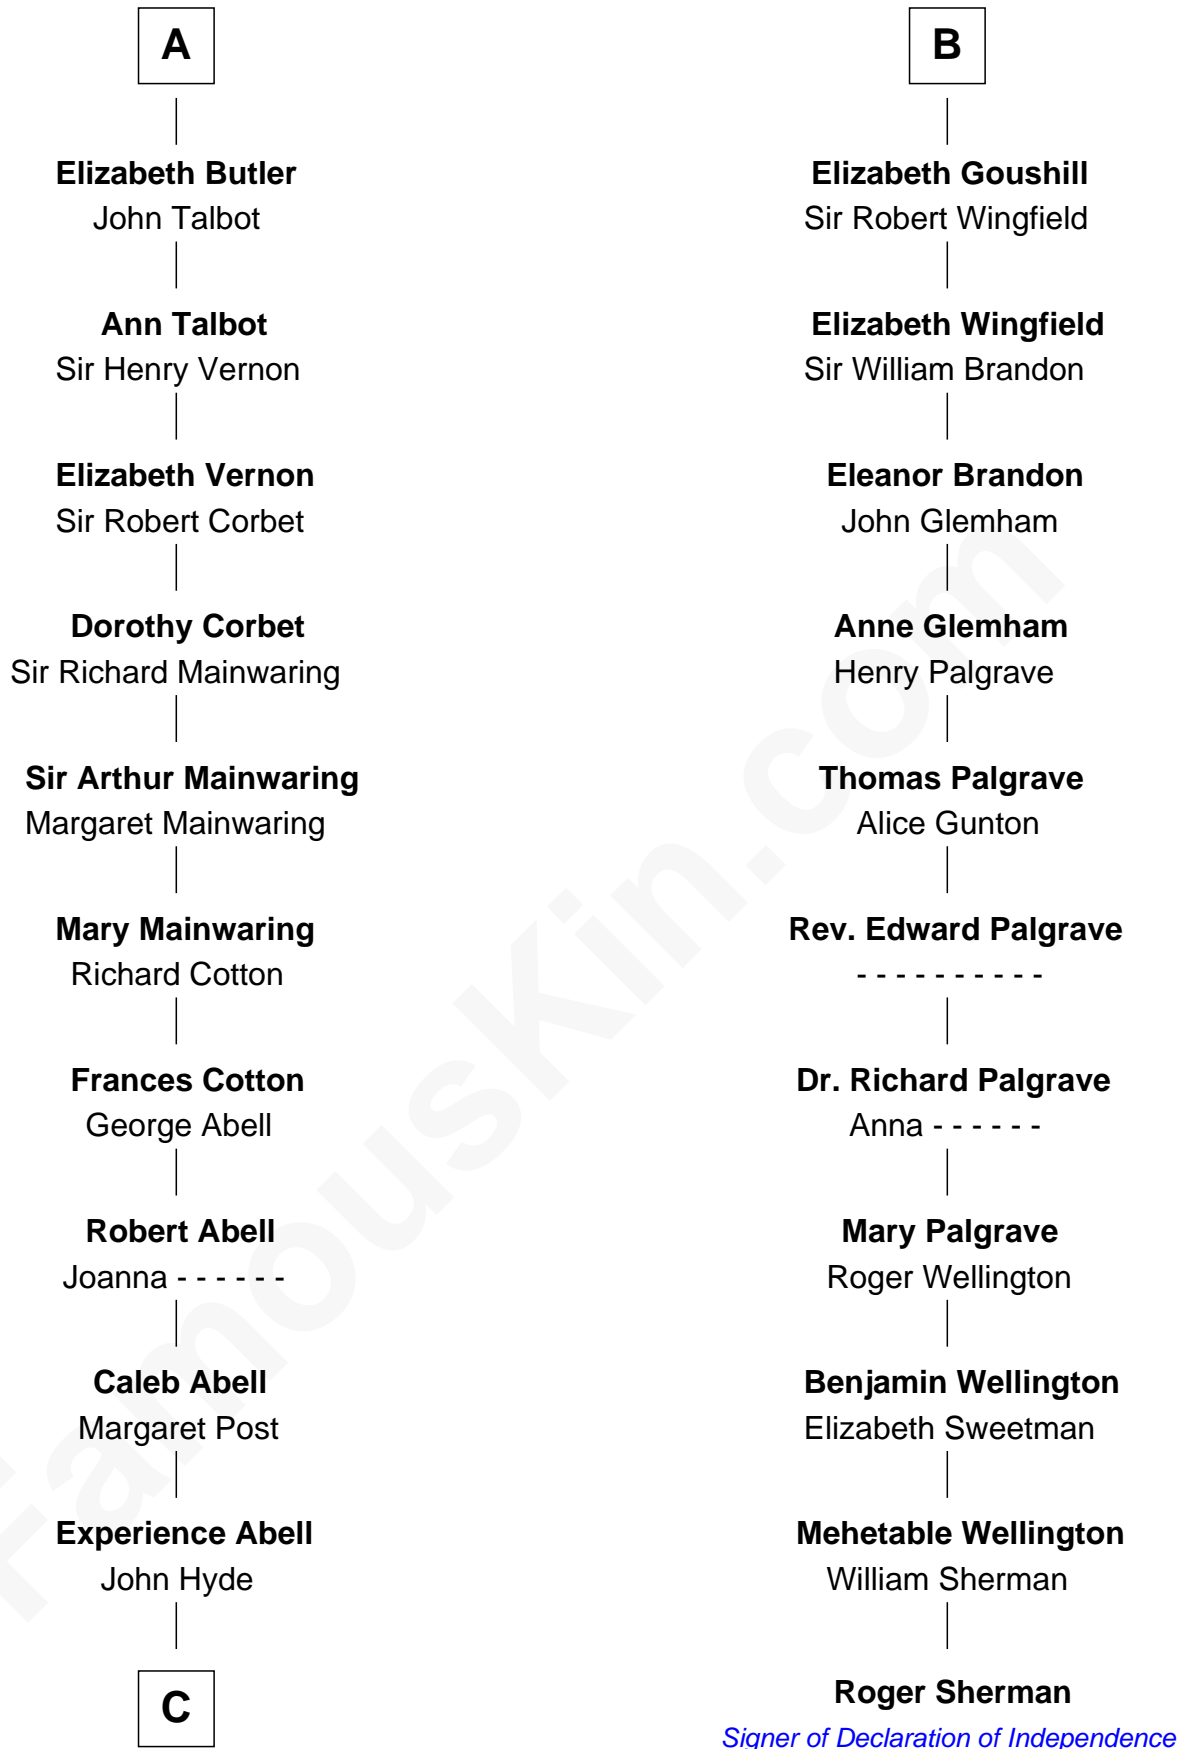

## Relationship Chart of

### Grover Cleveland

22nd and 24th U.S. President

17th cousin 4 times removed of

**Roger Sherman**

Signer of the Declaration of Independence

**Raoul de Lusgnan**

Alice de Eu

**C**

James Hyde  
Sarah Marshall

Abiah Hyde  
Aaron Cleveland

William Cleveland  
Margaret Falley

Rev. Richard Falley Cleveland  
Ann Neal

Grover Cleveland  
*22nd and 24th U.S. President*

FamousKin.com