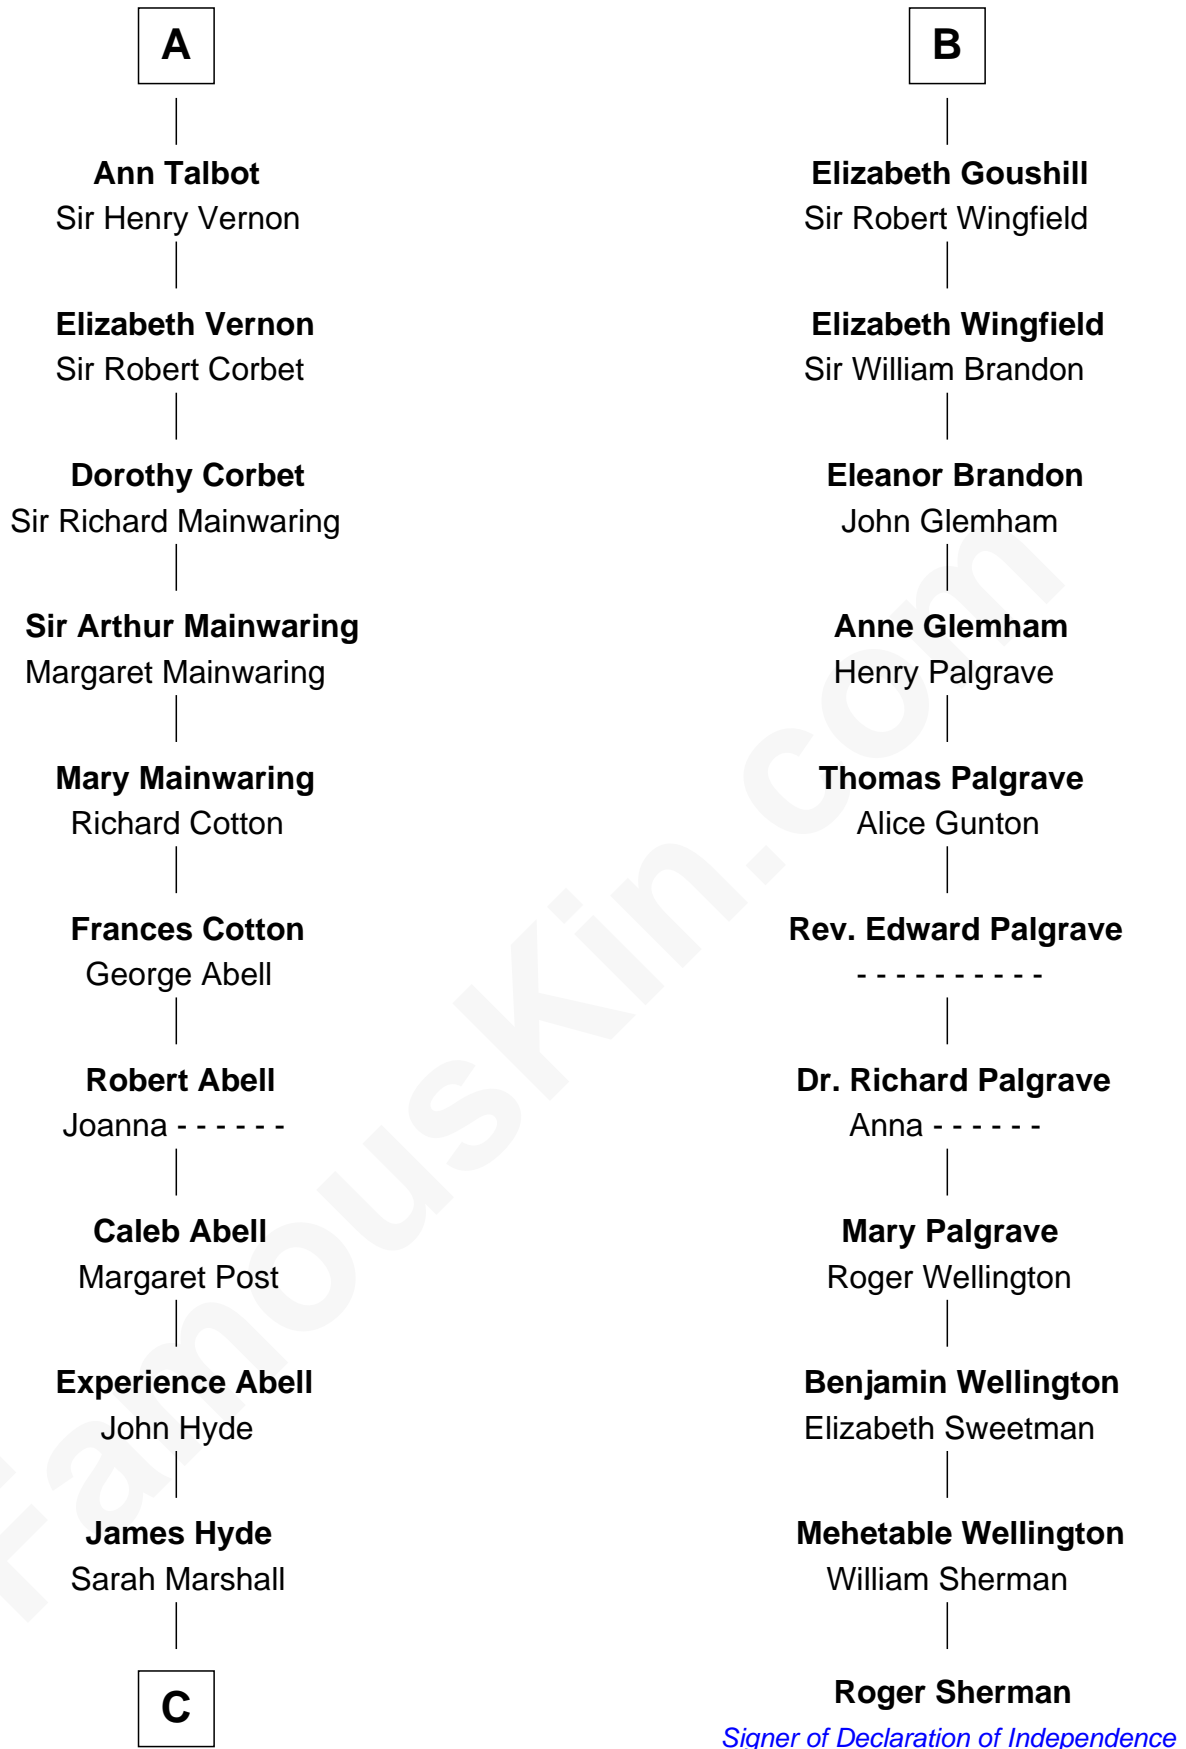

FamousKin.com

Relationship Chart of

Grover Cleveland

22nd and 24th U.S. President

17th cousin 3 times removed of

Roger Sherman

Signer of the Declaration of Independence

C

—
Abiah Hyde
Aaron Cleveland

—
William Cleveland
Margaret Falley

—
Rev. Richard Falley Cleveland
Ann Neal

—
Grover Cleveland
22nd and 24th U.S. President

FamousKin.com