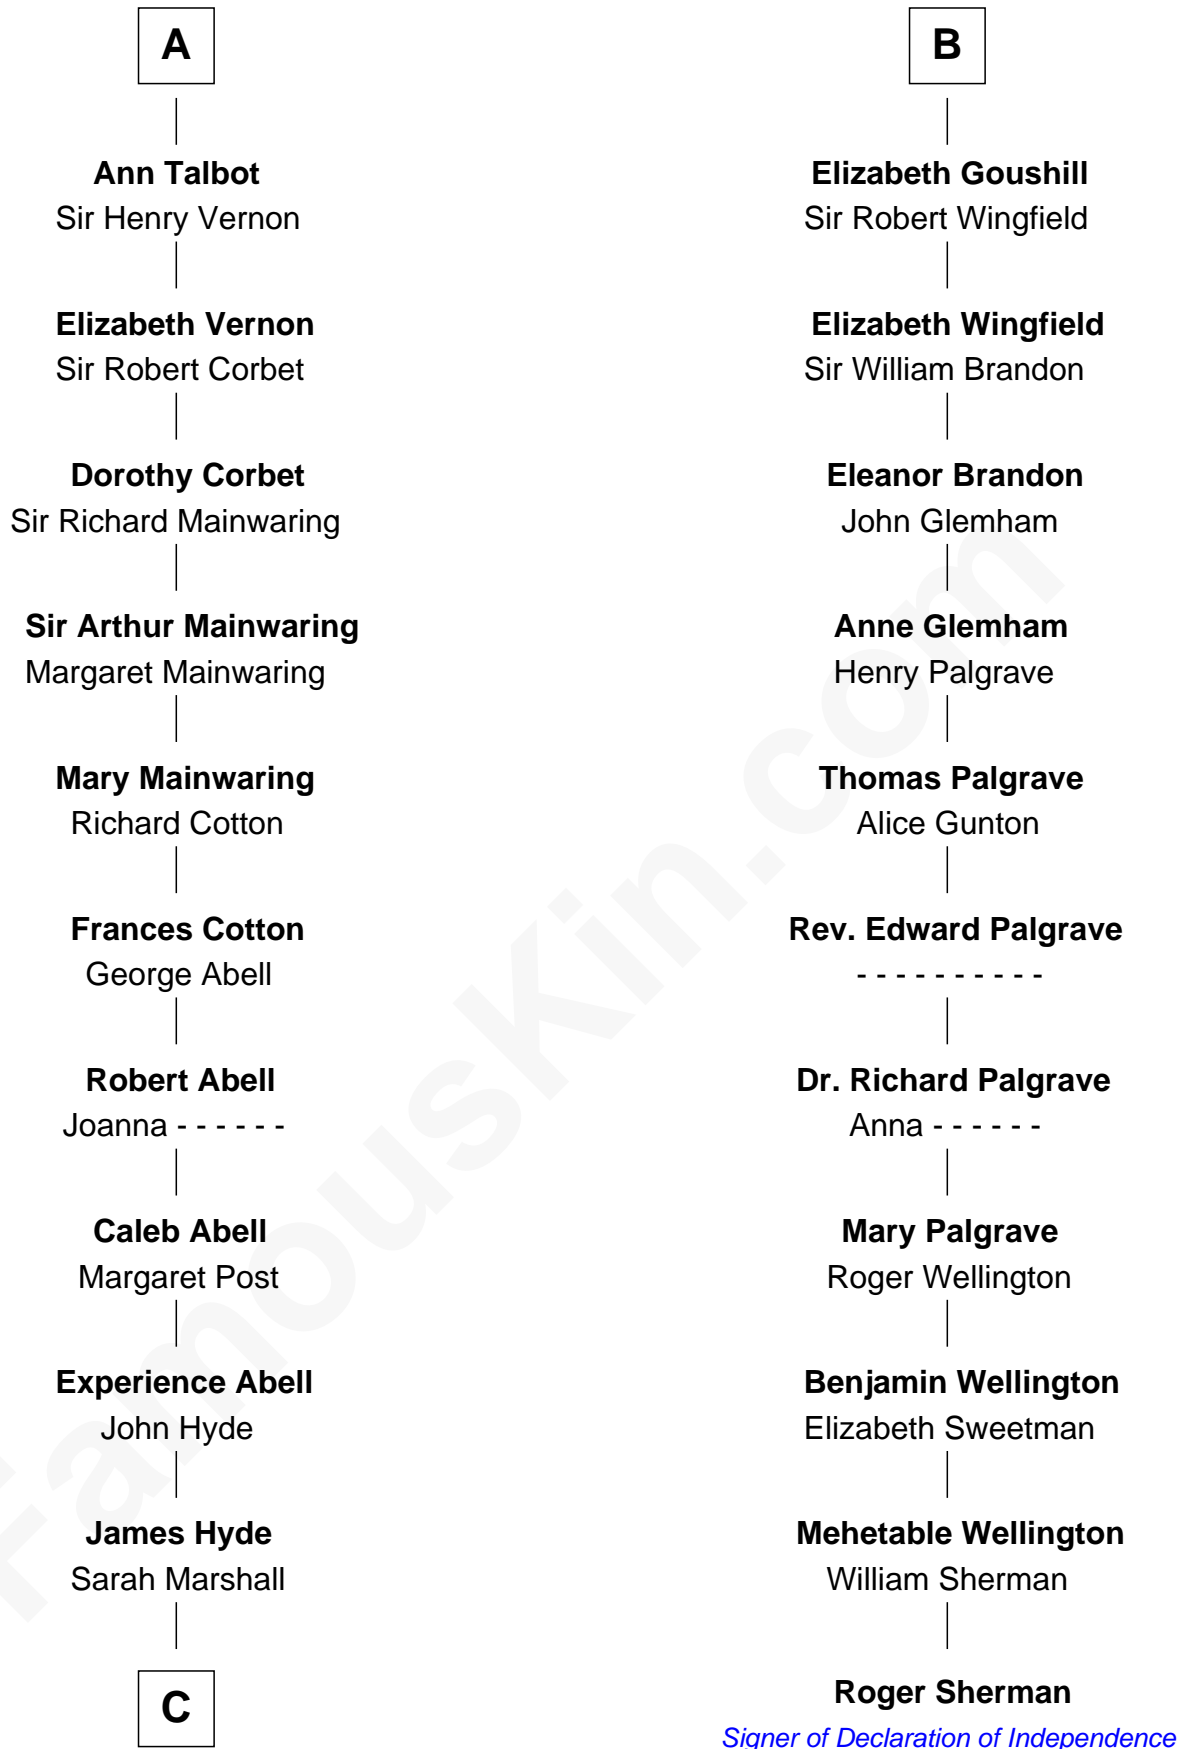

FamousKin.com

Relationship Chart of

Grover Cleveland

22nd and 24th U.S. President

17th cousin 3 times removed of

Roger Sherman

Signer of the Declaration of Independence

C

Abiah Hyde

Aaron Cleveland

William Cleveland

Margaret Falley

Rev. Richard Falley Cleveland

Ann Neal

Grover Cleveland

22nd and 24th U.S. President