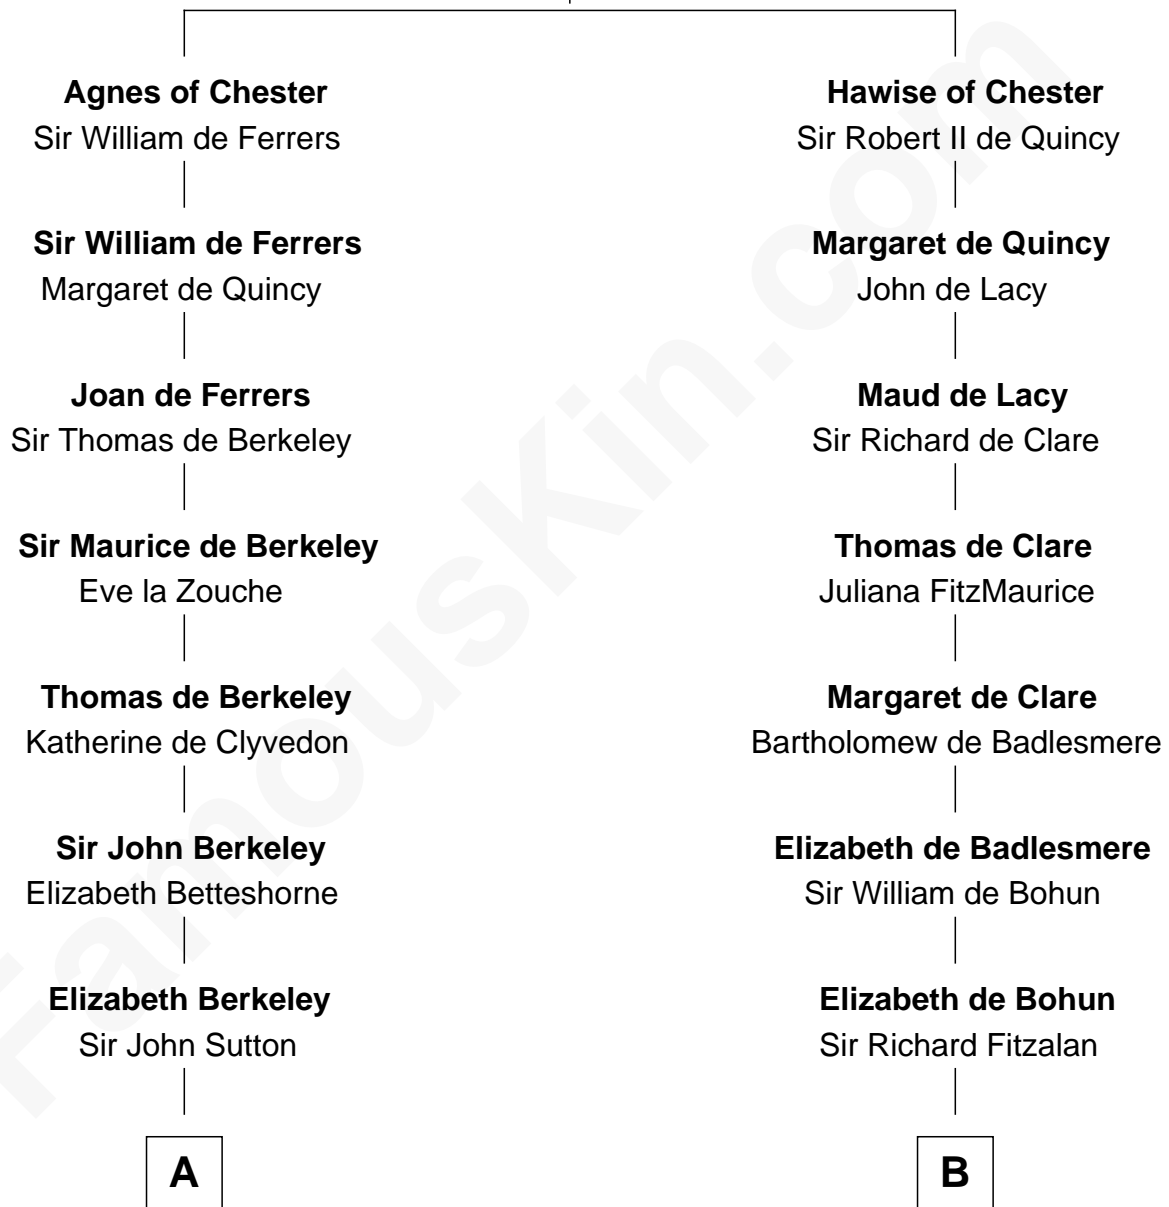

FamousKin.com

Relationship Chart of

Grover Cleveland

22nd and 24th U.S. President

18th cousin 1 time removed of

Roger Sherman

Signer of the Declaration of Independence

Hugh de Kevelioc
Bertrade de Montfort

FamousKin.com