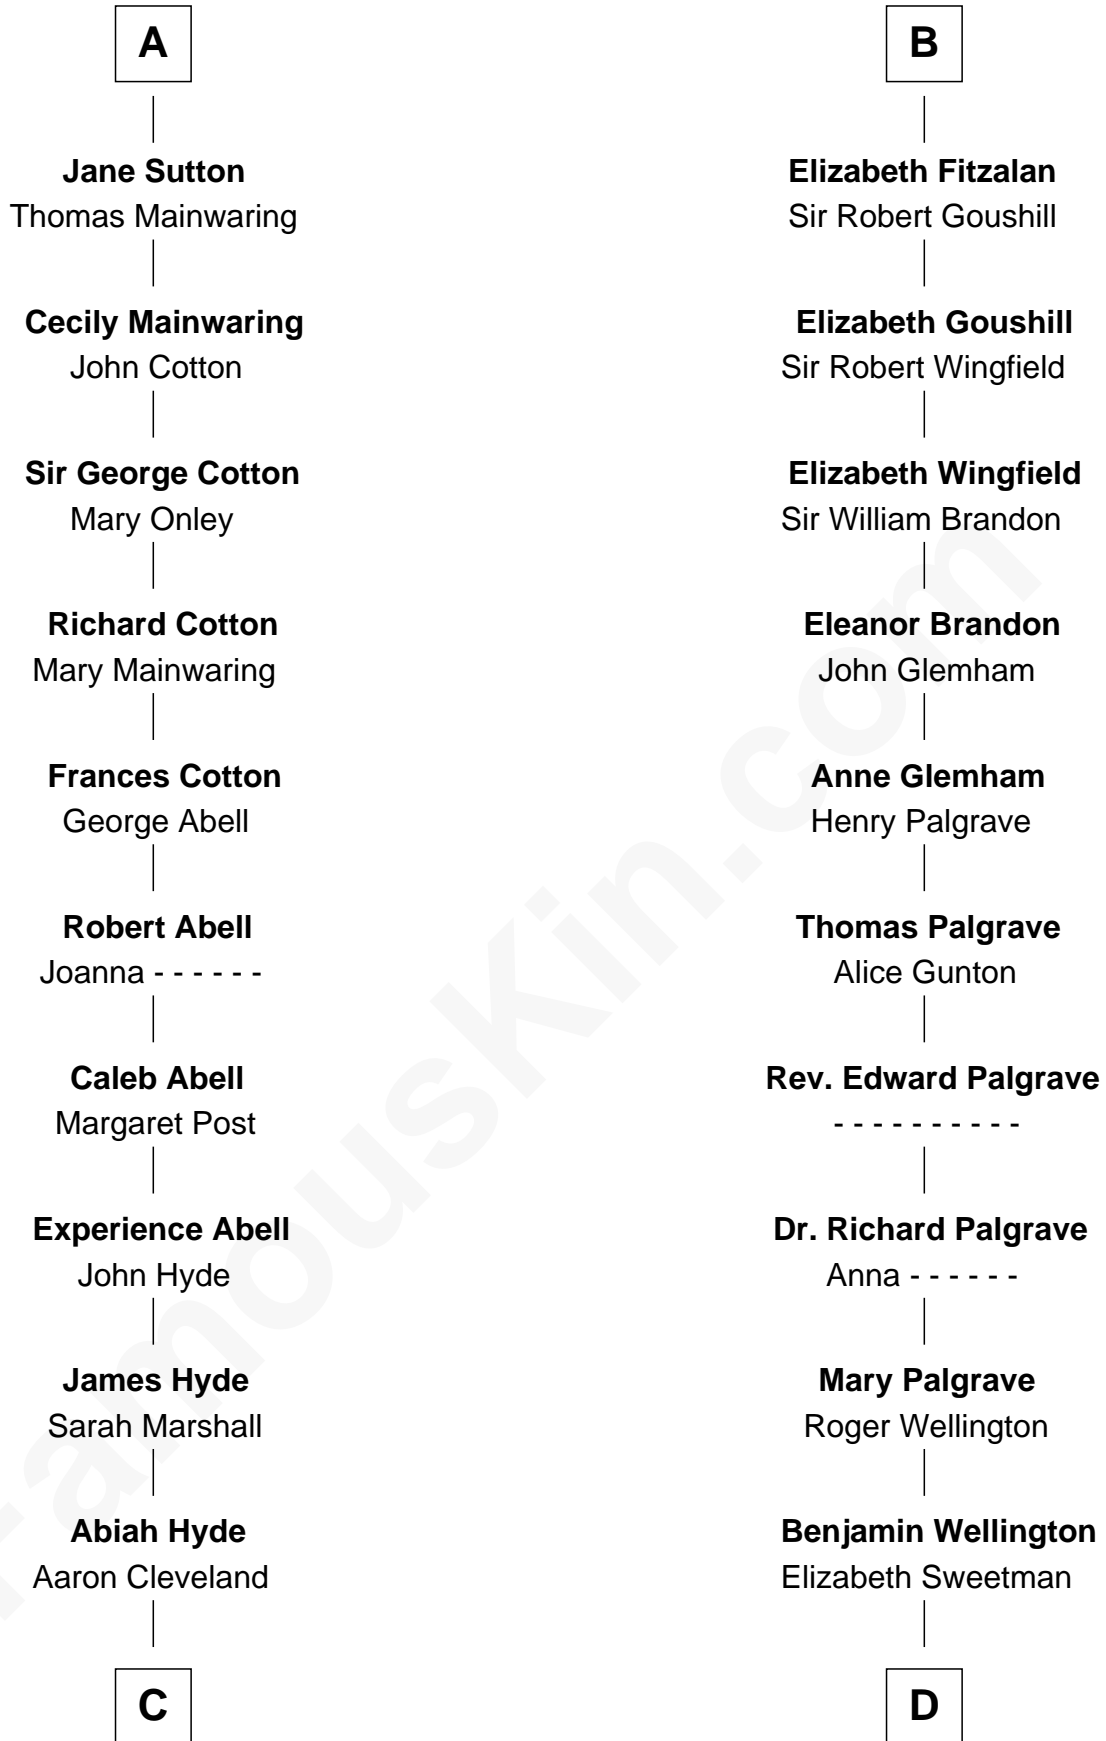

FamousKin.com

Relationship Chart of

Grover Cleveland

22nd and 24th U.S. President

18th cousin 1 time removed of

Roger Sherman

Signer of the Declaration of Independence

Hugh de Kevelioc
Bertrade de Montfort

FamousKin.com