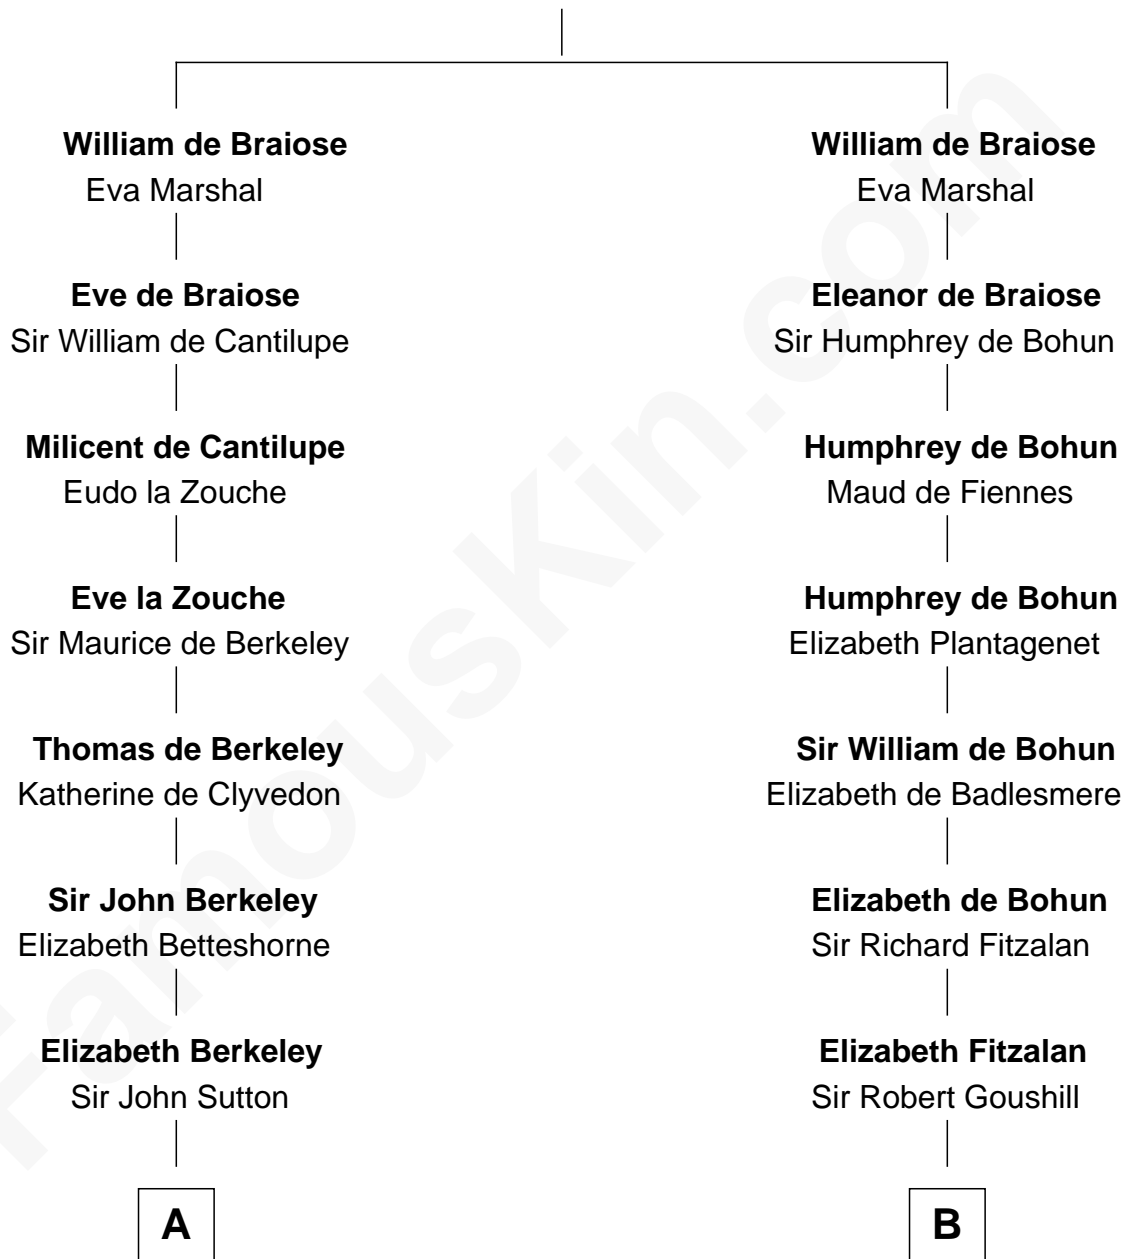

FamousKin.com

Relationship Chart of

Grover Cleveland

22nd and 24th U.S. President

17th cousin 2 times removed of

Roger Sherman

Signer of the Declaration of Independence

Reginald de Braiose

C

William Cleveland

Margaret Falley

Rev. Richard Falley Cleveland

Ann Neal

Grover Cleveland

22nd and 24th U.S. President

FamousKin.com