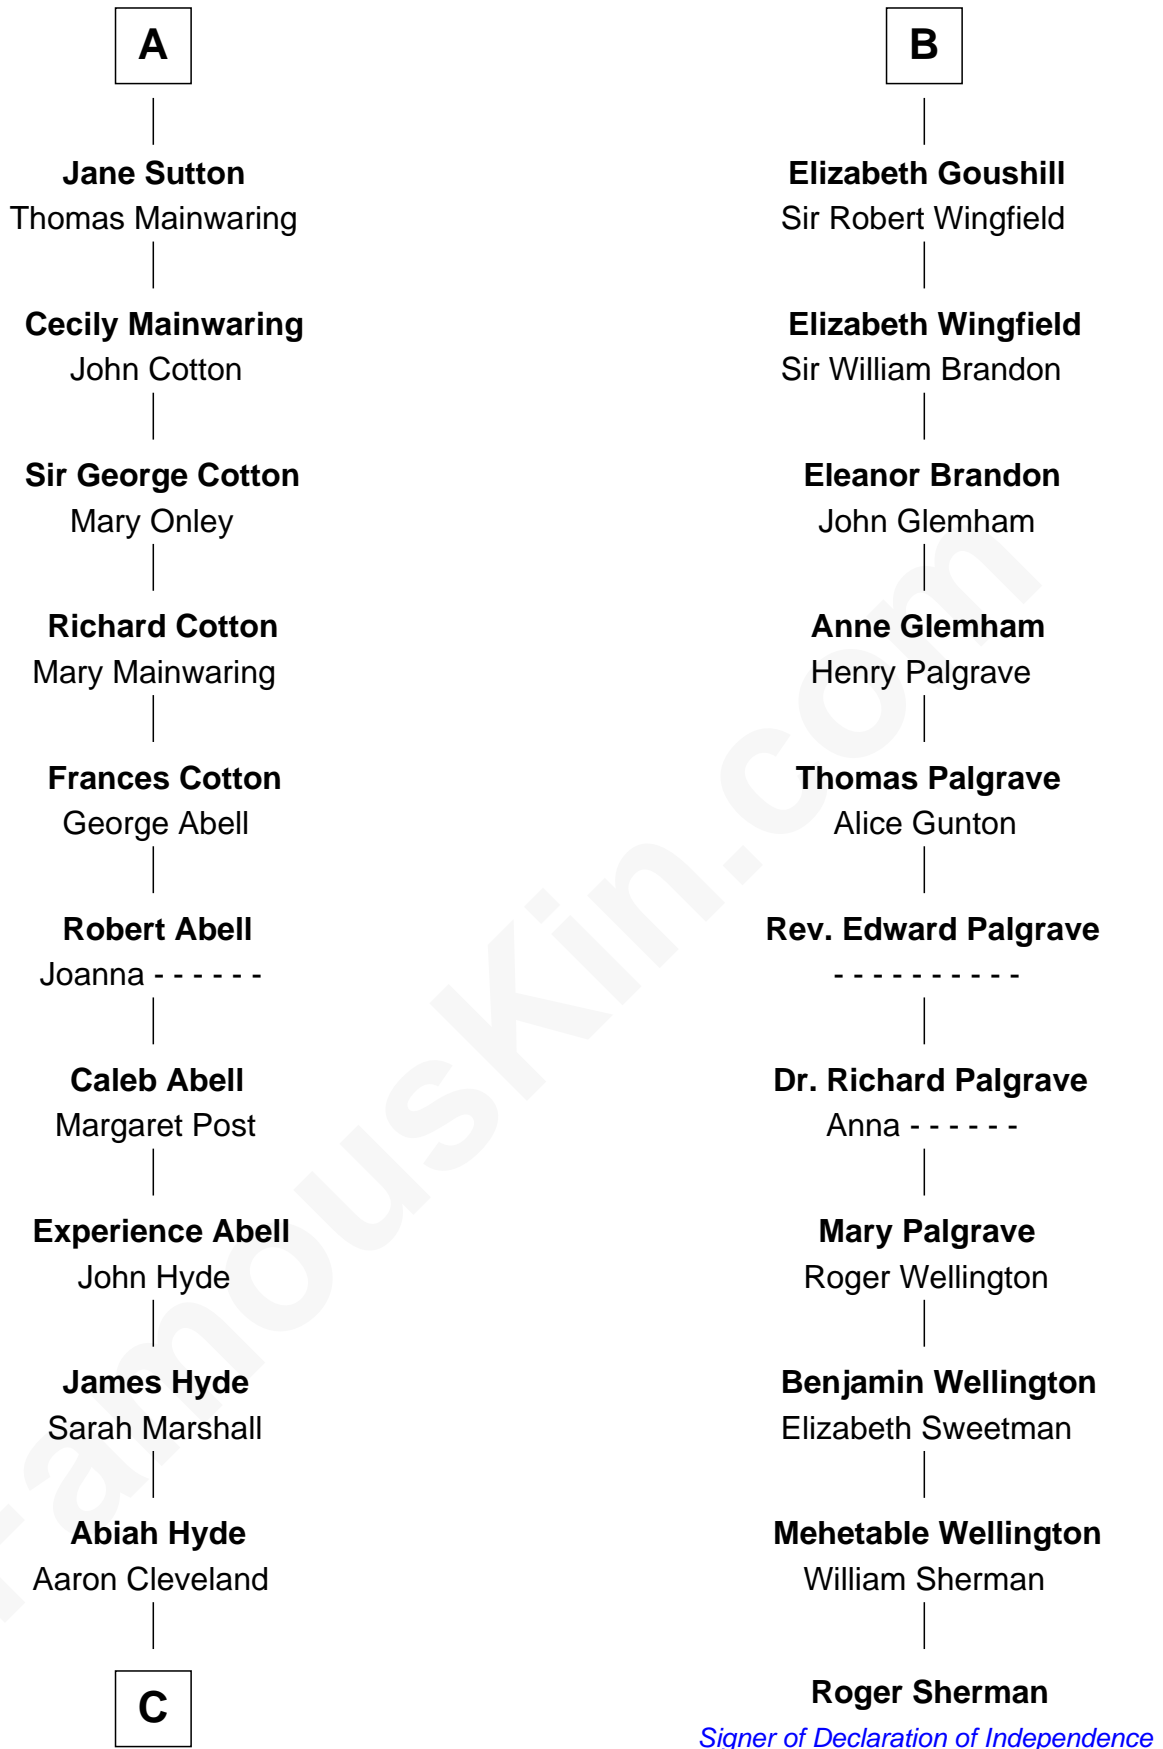

FamousKin.com

Relationship Chart of

Grover Cleveland

22nd and 24th U.S. President

17th cousin 2 times removed of

Roger Sherman

Signer of the Declaration of Independence

Reginald de Braiose

C

William Cleveland

Margaret Falley

Rev. Richard Falley Cleveland

Ann Neal

Grover Cleveland

22nd and 24th U.S. President

FamousKin.com