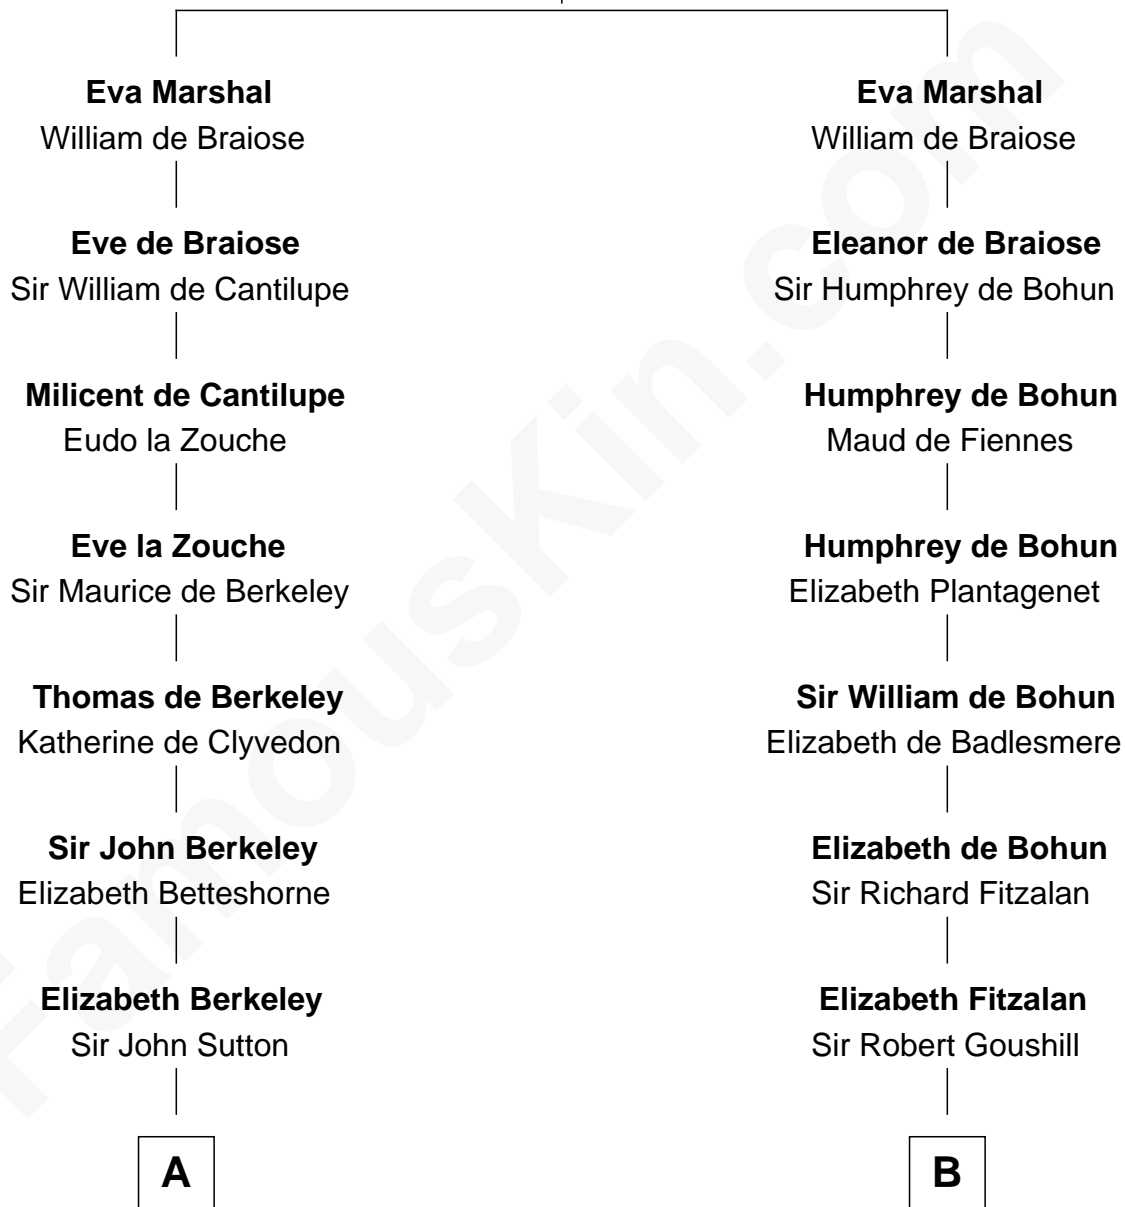

## Relationship Chart of

### Grover Cleveland

22nd and 24th U.S. President

17th cousin 2 times removed of

**Roger Sherman**

Signer of the Declaration of Independence

**Sir William Marshal**

Isabel de Clare

**C**

William Cleveland

Margaret Falley

Rev. Richard Falley Cleveland

Ann Neal

Grover Cleveland

*22nd and 24th U.S. President*

FamousKin.com