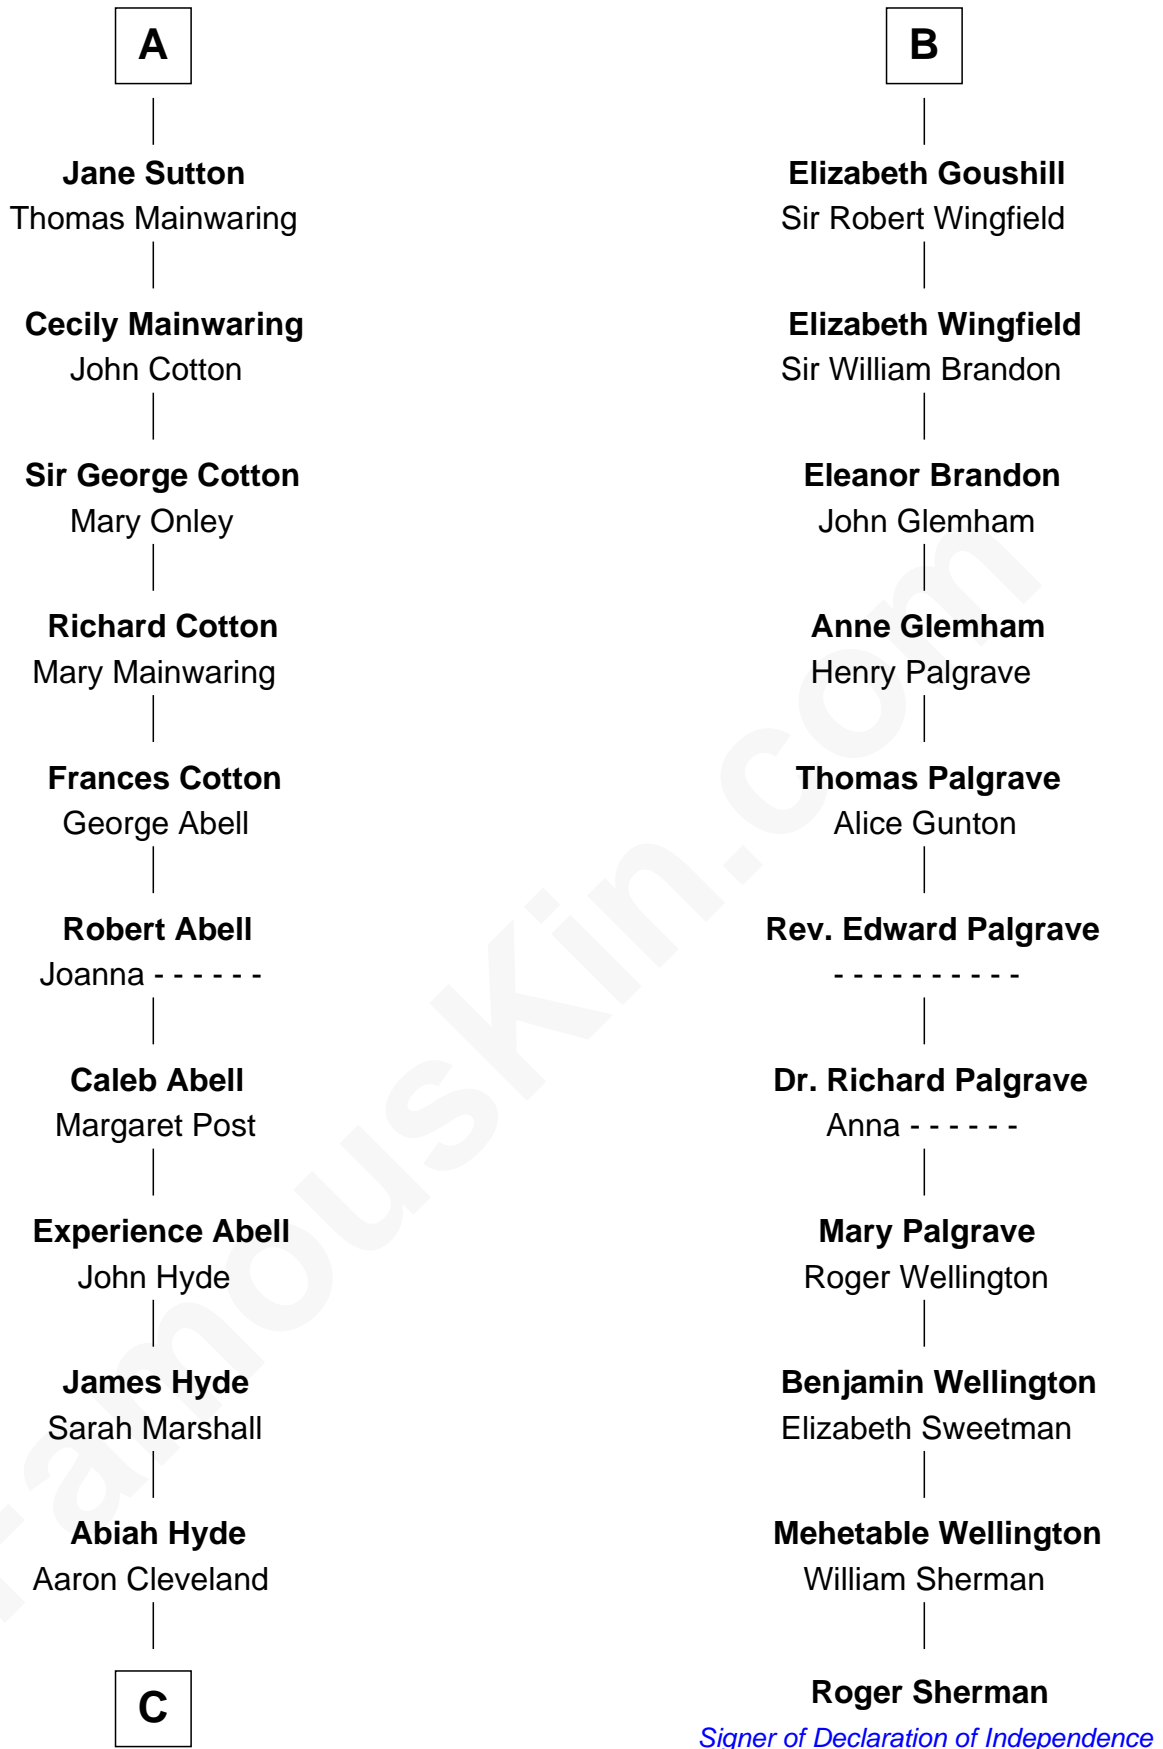

## Relationship Chart of

### Grover Cleveland

22nd and 24th U.S. President

17th cousin 2 times removed of

**Roger Sherman**

Signer of the Declaration of Independence

**Sir William Marshal**

Isabel de Clare

**C**

William Cleveland

Margaret Falley

Rev. Richard Falley Cleveland

Ann Neal

Grover Cleveland

*22nd and 24th U.S. President*

FamousKin.com