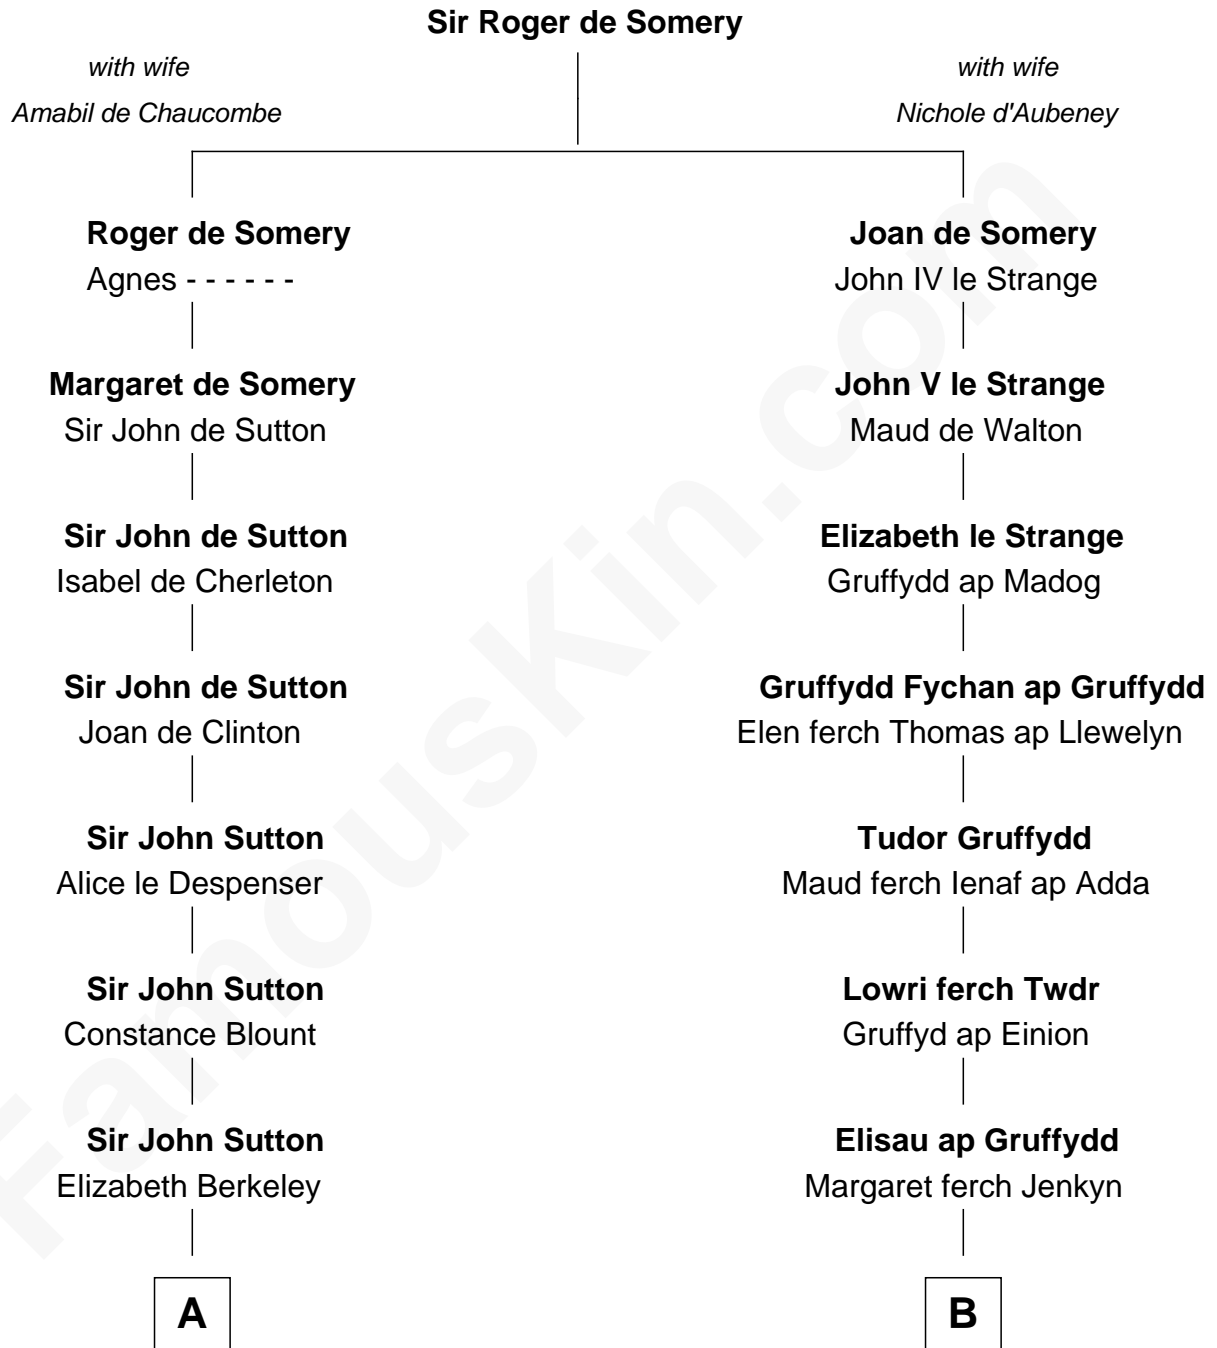

FamousKin.com

Relationship Chart of

Grover Cleveland

22nd and 24th U.S. President

19th cousin 1 time removed of

Ernest Hemingway

Author of *The Sun Also Rises*