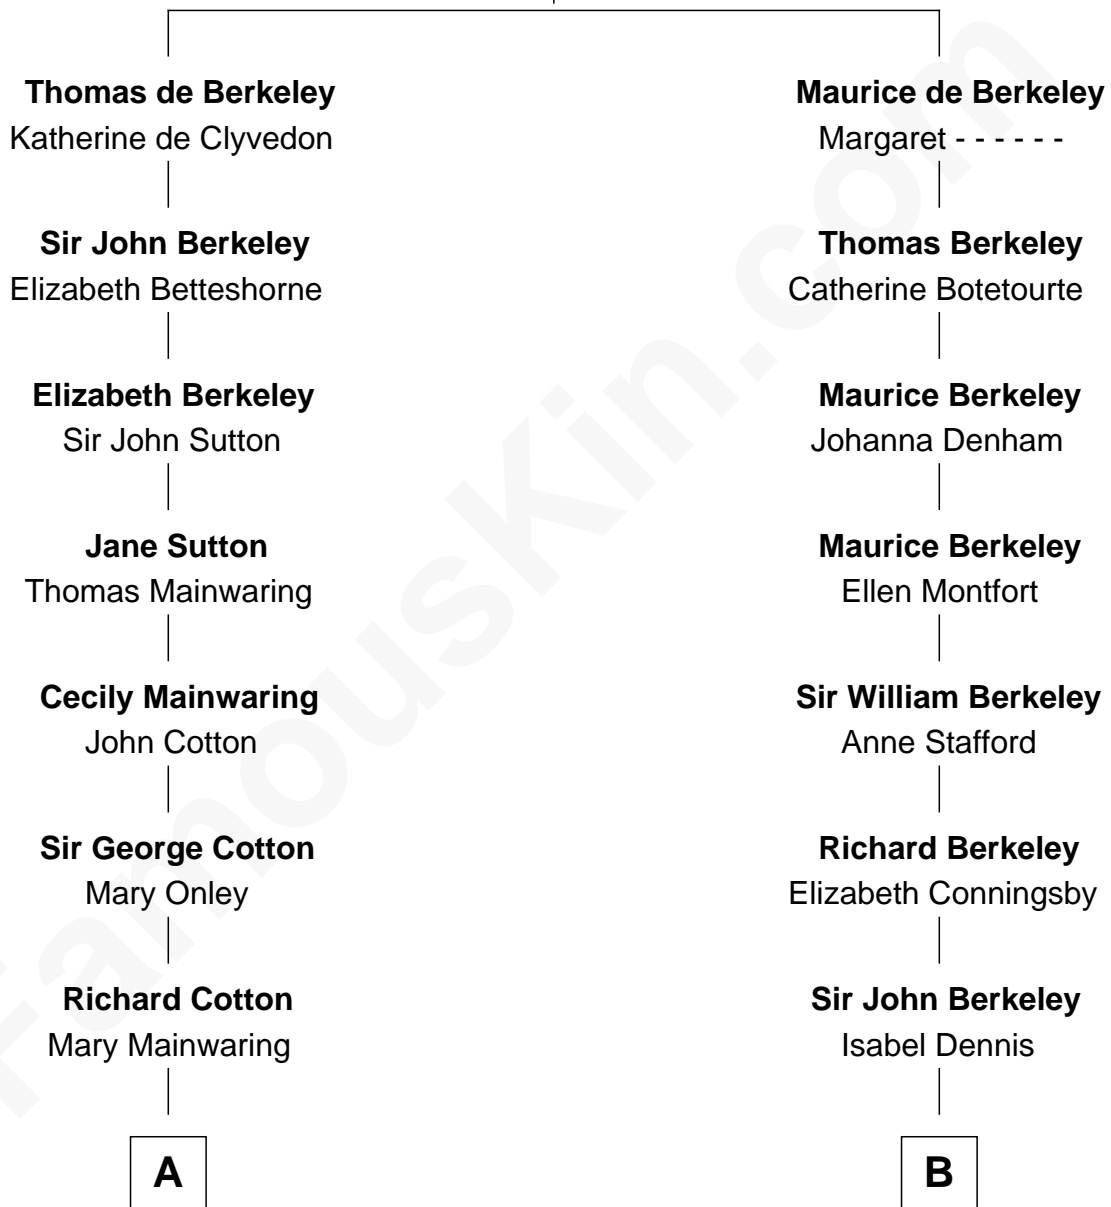

FamousKin.com

Relationship Chart of

Grover Cleveland

22nd and 24th U.S. President

15th cousin 3 times removed of

General Douglas MacArthur

U.S. Army - World War II

Sir Maurice de Berkeley

Eve la Zouche

C

Gen. Arthur MacArthur

Mary Pinckney Hardy

General Douglas MacArthur

U.S. Army - World War II

FamousKin.com