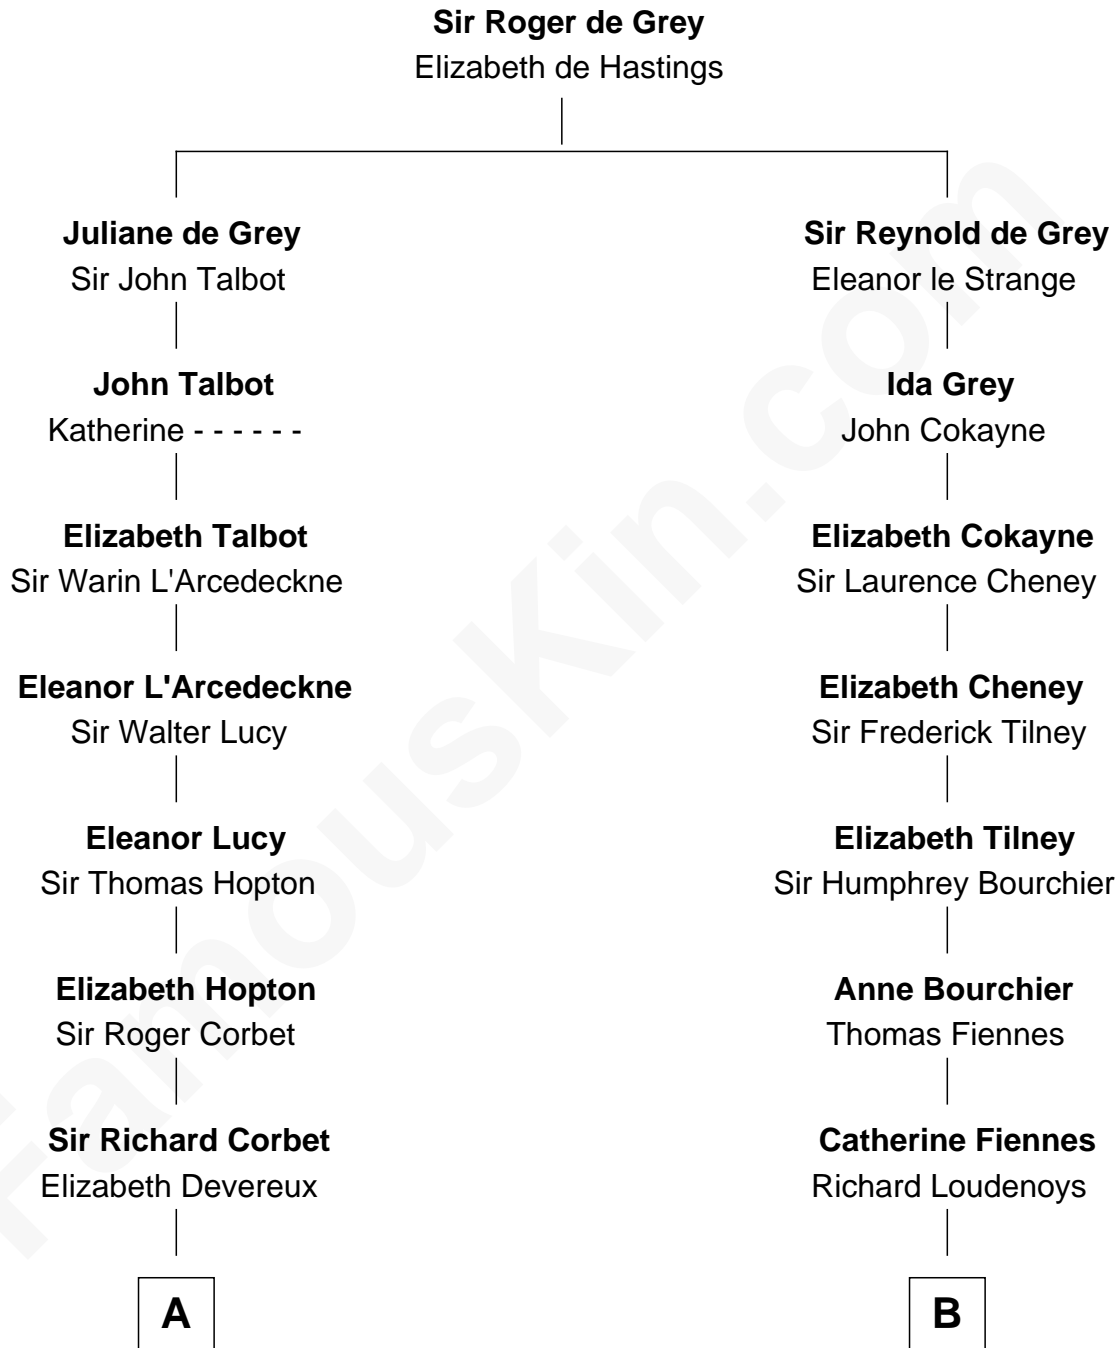

# FamousKin.com Relationship Chart of

**Grover Cleveland**  
22nd and 24th U.S. President

19th cousin of

**Frank Lloyd Wright**  
American Architect

FamousKin.com