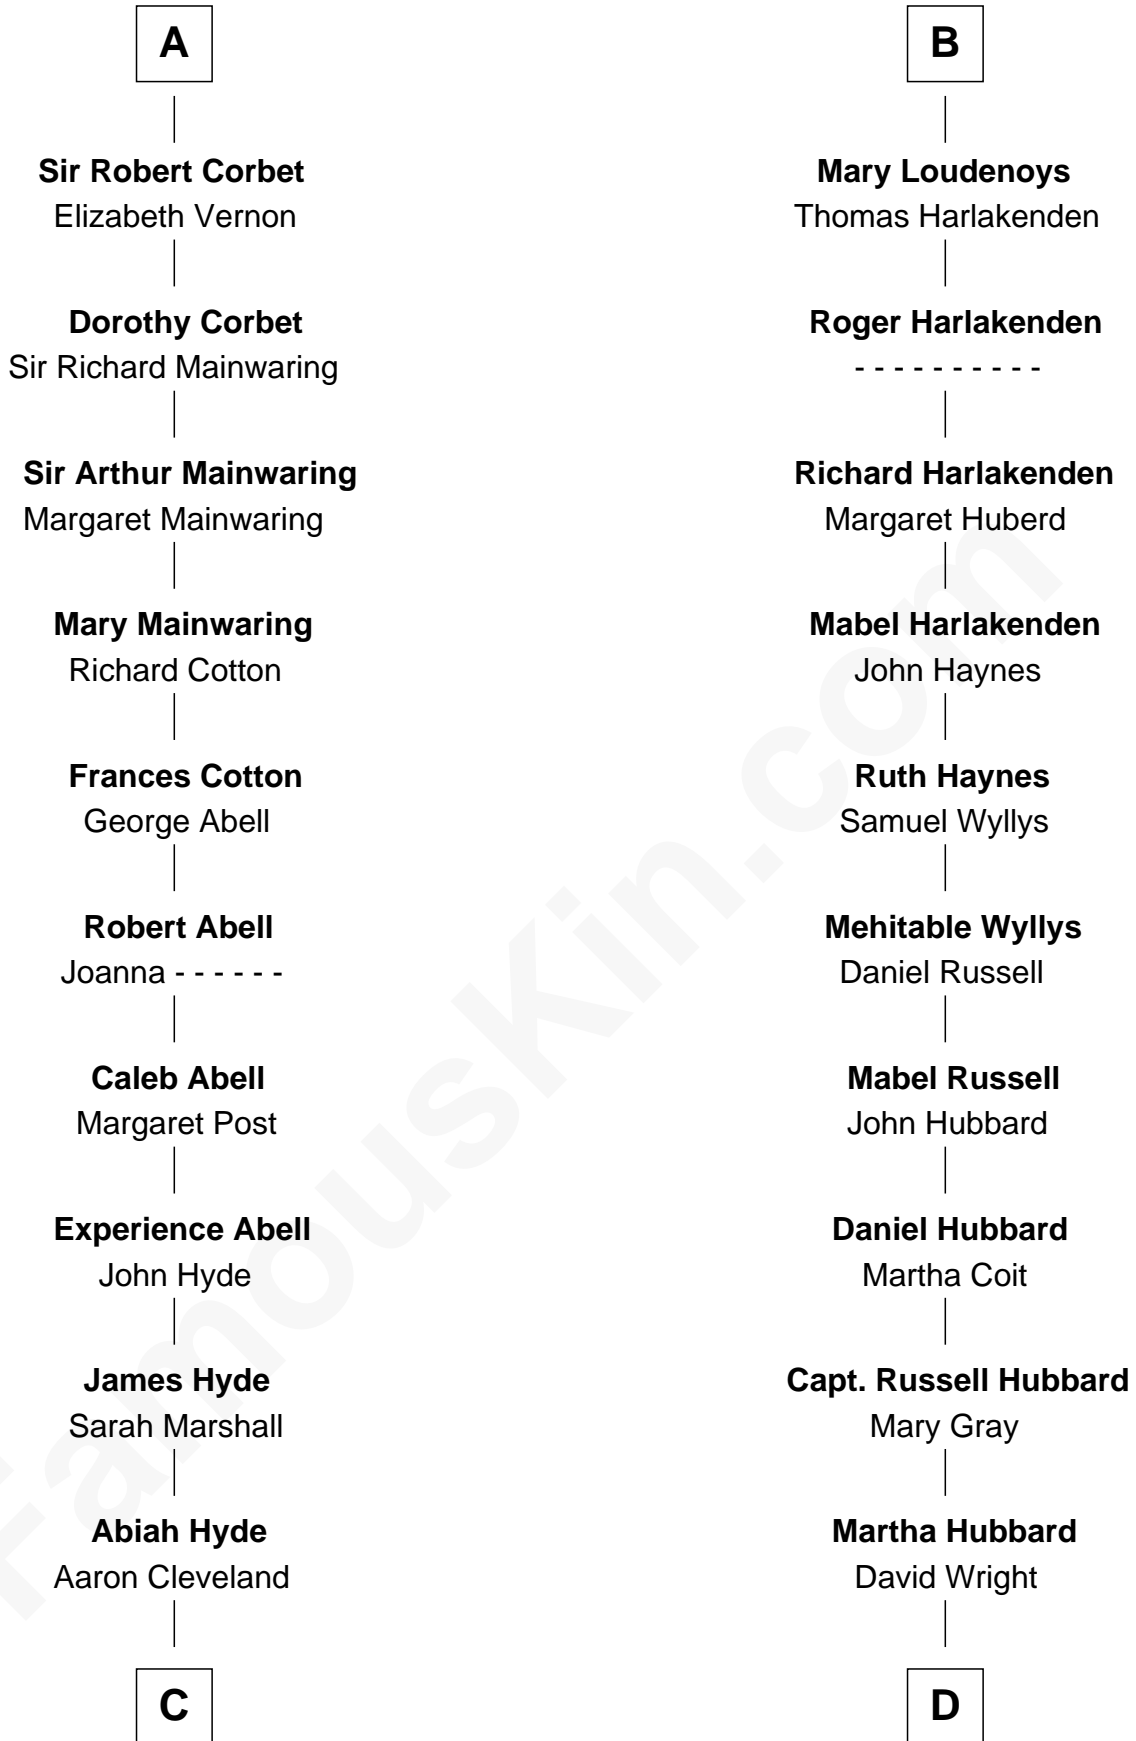

# FamousKin.com Relationship Chart of

**Grover Cleveland**  
22nd and 24th U.S. President

19th cousin of

**Frank Lloyd Wright**  
American Architect

FamousKin.com